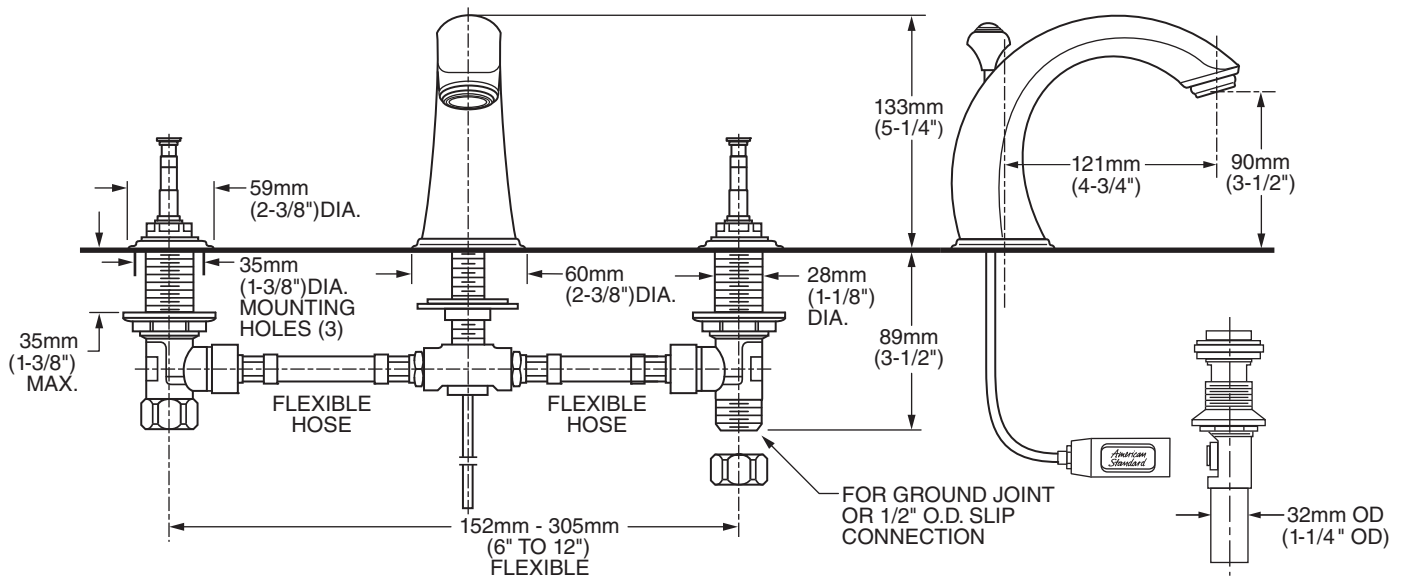

7881.712 Shown

MODEL NUMBER:

- 
7881.712 Hampton Widespread
 Metal Speed Connect® Pop-up drain.
 Porcelain Lever handles.
- 
- 
7881.732 Hampton Widespread
 Metal Speed Connect Pop-up drain.
 Metal Lever handles.
- 

GENERAL DESCRIPTION:

Cast brass valve bodies with flexible hose connections for 6" to 12" (152mm to 305mm) installations. 1/4 turn washerless ceramic disc valve cartridges - reversible for use with either lever or cross handles. Cast brass spout. One-half inch male inlet shanks with brass coupling nuts. 20 inch (500mm) long flexible stainless steel drain cable is pre-assembled to spout. Metal Speed Connect® drain body with 1-1/4 inch (32mm) tail piece. 1.5 gpm/5.7L/min. maximum flow rate.

SUGGESTED SPECIFICATION:

Two handle widespread lavatory faucet shall feature cast brass valve bodies with flexible hose connections for 6" to 12" installations. Shall also feature 1/4 turn washerless ceramic disc valve cartridges that are reversible for use with cross or lever handles. Shall also feature a metal drain body with stainless steel cable actuation. Fitting shall be American Standard Model #7881.____.

CODES AND STANDARDS

These products meet or exceed the following codes and standards:

- ASME A112.18.1
- CSA B 125
- NSF 61/Section 9 and Annex G

	Product Number	Description		Finish Options		
				Polished Chrome	PVD Polished Brass	PVD Satin Nickel
				002	099	295
	7881.712	Hampton Widespread with Metal Speed Connect® Pop-up drain. Porcelain Lever handles.			N/A	
	7881.732	Hampton Widespread with Metal Speed Connect Pop-up drain. Metal Lever handles.				