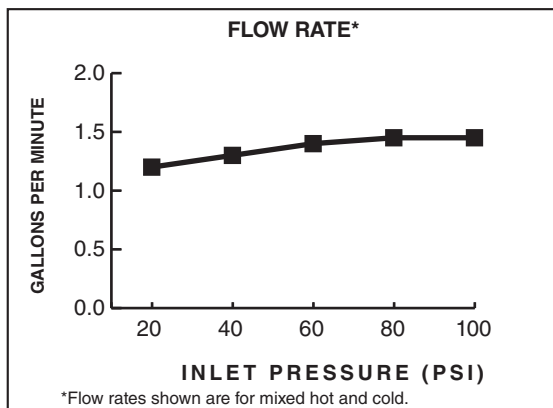

CODES AND STANDARDS

These products meet or exceed the following codes and standards:

- ASME A112.18.1
- CSA B 125
- NSF 61/Section 9 and Annex G

	Product Number	Description		Finish Options		
				Polished Chrome	PVD Polished Brass	PVD Satin Nickel
				002	099	295
	7881.712	Hampton Widespread with Metal Speed Connect® Pop-up drain. Porcelain Lever handles.			N/A	
	7881.732	Hampton Widespread with Metal Speed Connect Pop-up drain. Metal Lever handles.				

N/A = NOT AVAILABLE

Meets the American Disabilities Act Guidelines and **ANSI A117.1** Requirements for the physically challenged.