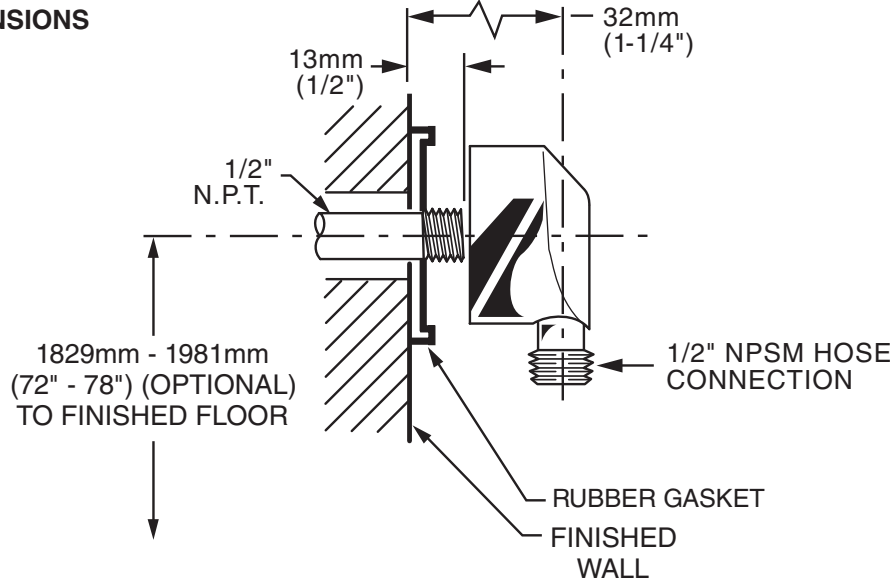

PART #	DESCRIPTION	AVAILABLE FINISHES
 <p>8888.037</p>	<p>WALL SUPPLY</p> <ul style="list-style-type: none"> • 1/2" NPT female thread • 1/2" NPSM male hose thread 	<p>.002 Polished Chrome .224 Oil Rubbed Bronze .295 Satin Nickel (PVD)</p>

ROUGH-IN DIMENSIONS

 <p>8888.038</p>	<p>WALL SUPPLY BRACKET</p> <ul style="list-style-type: none"> • 1/2" NPT female threads • Integral bracket holds the handshower at a convenient angle. 	<p>.002 Polished Chrome .224 Oil Rubbed Bronze .295 Satin Nickel (PVD)</p>
--	---	--

ROUGH-IN DIMENSIONS