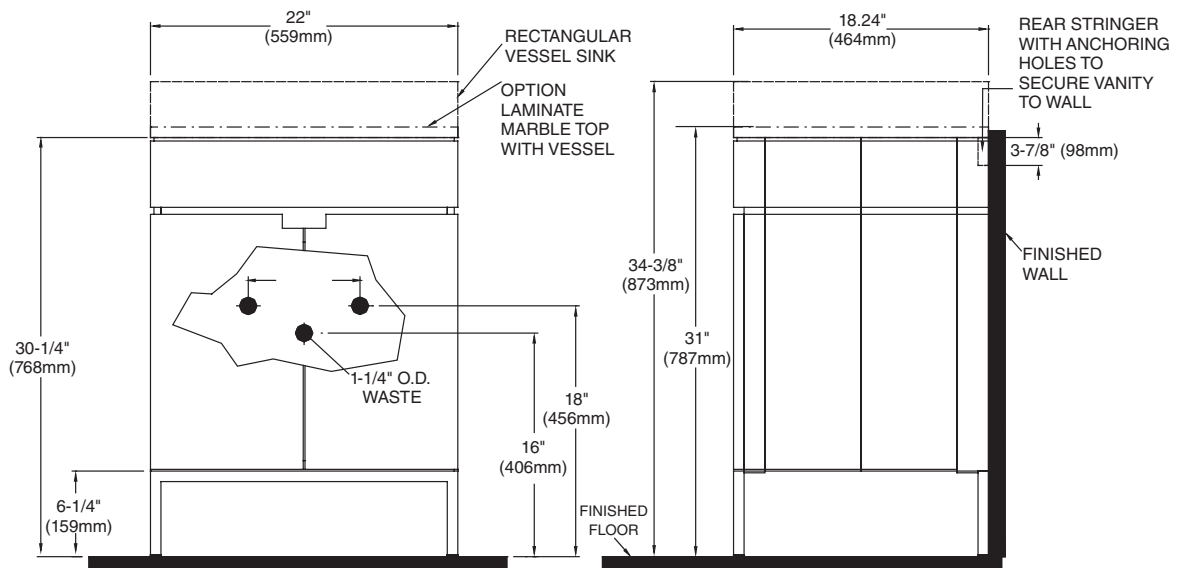

STUDIO 22" VANITY

☐ **9205.024**

- Contemporary style vanity
- Birch veneer construction
- Brushed nickel plated legs

Nominal Dimensions:

22" x 18-1/4" (559 x 464mm)

30-1/4" (768mm) height without top

34-3/8" (873mm) height with rectangular vessel sink

To Be Specified (Required):

- ☐ **0621.001** Above counter rectangular vessel with integral faucet deck for single hole faucet and rear overflow
or
- ☐ **9205.124** Laminated marble top, pre-drilled for vessel and vessel faucet (specify color: Cream - 250, Taupe - 185)
with
- ☐ **0978.000** Tempered glass vessel sink (specify finish: Clear - 200, Frosted - 321), 17" diameter, 6" height
or
- ☐ **0960.000** Vitreous china vessel sink, White, 16-7/8" diameter, 6-1/4" height

Taupe

Cream

NOTES:

* DIMENSIONS SHOWN FOR LOCATION OF SUPPLIES AND "P" TRAP ARE SUGGESTED.

▼ ANCHOR SCREWS FOR LAVATORY AND PEDESTAL NOT INCLUDED.

- FITTINGS NOT INCLUDED AND MUST BE ORDERED SEPARATELY.

PROVIDE SUITABLE REINFORCEMENT FOR ALL WALL SUPPORTS.

IMPORTANT: Dimensions of fixtures are nominal and may vary within the range of tolerances established by ANSI Standard A112.19.9M. These measurements are subject to change or cancellation. No responsibility is assumed for use of superseded or voided pages.