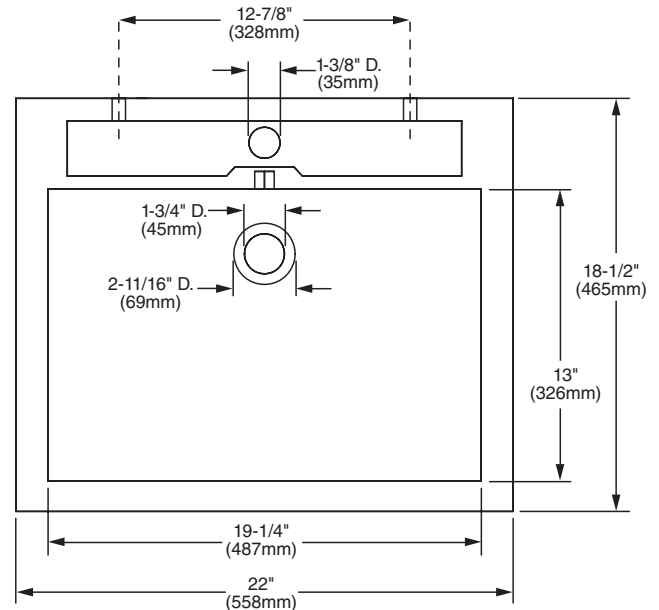

**Nominal Dimensions:**

22" x 18-1/2" x 4-1/2"  
(558 x 465 x 112mm)

**Bowl sizes:**

19-1/4" x 13" x 2-1/2"  
(487 x 326 x 61mm)

**Compliance Certifications -**

**Meets or Exceeds the Following Specifications:**

- ASME A112.19.2-2008/CSA B45.1-08 for Vitreous China Fixtures

**To Be Specified (Recommended):**

- ❑ Vanity Base: Studio 22" Vanity 9205.024 or 22" vanity by others
- ❑ Faucet\*: 2064.101 SERIN lavatory faucet
- ❑ Faucet Finish: Polished Chrome (002)
- ❑ Supplies:
- ❑ 1-1/4" Trap:

\* See faucet section for additional models available

**NOTES:**

FITTINGS NOT INCLUDED WITH FIXTURE AND MUST BE ORDERED SEPARATELY.  
FOR COUNTERTOP CUTOUT AND INSTALLATION INSTRUCTIONS USE TEMPLATE SUPPLIED WITH SINK.

**IMPORTANT:** Dimensions of fixtures are nominal and may vary within the range of tolerances established by ANSI Standard A112.19.9M. These measurements are subject to change or cancellation. No responsibility is assumed for use of superseded or voided pages.