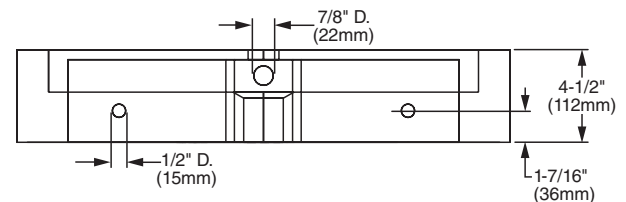

**STUDIO ABOVE-COUNTER
RECTANGULAR SINK**

❑ **0621.001**

- Contemporary above-countertop rectangular sink design
- Integral faucet deck for single hole faucet (2064.101 SERIN lavatory faucet shown - not supplied)
- Rear overflow
- Fits most standard 22" vanities; separate vanity top not required (9250.024 Studio 22" Vanity recommended - not supplied)

Nominal Dimensions:

22" x 18-1/2" x 4-1/2"
(558 x 465 x 112mm)

Bowl sizes:

19-1/4" x 13" x 2-1/2"
(487 x 326 x 61mm)

Compliance Certifications -

Meets or Exceeds the Following Specifications:

- ASME A112.19.2-2008/CSA B45.1-08 for Vitreous China Fixtures

To Be Specified (Recommended):

- ❑ Vanity Base: Studio 22" Vanity 9205.024 or 22" vanity by others
- ❑ Faucet*: 2064.101 SERIN lavatory faucet
- ❑ Faucet Finish: Polished Chrome (002)
- ❑ Supplies:
- ❑ 1-1/4" Trap:

* See faucet section for additional models available

NOTES:

FITTINGS NOT INCLUDED WITH FIXTURE AND MUST BE ORDERED SEPARATELY.
FOR COUNTERTOP CUTOUT AND INSTALLATION INSTRUCTIONS USE TEMPLATE SUPPLIED WITH SINK.

IMPORTANT: Dimensions of fixtures are nominal and may vary within the range of tolerances established by ANSI Standard A112.19.9M. These measurements are subject to change or cancellation. No responsibility is assumed for use of superseded or voided pages.