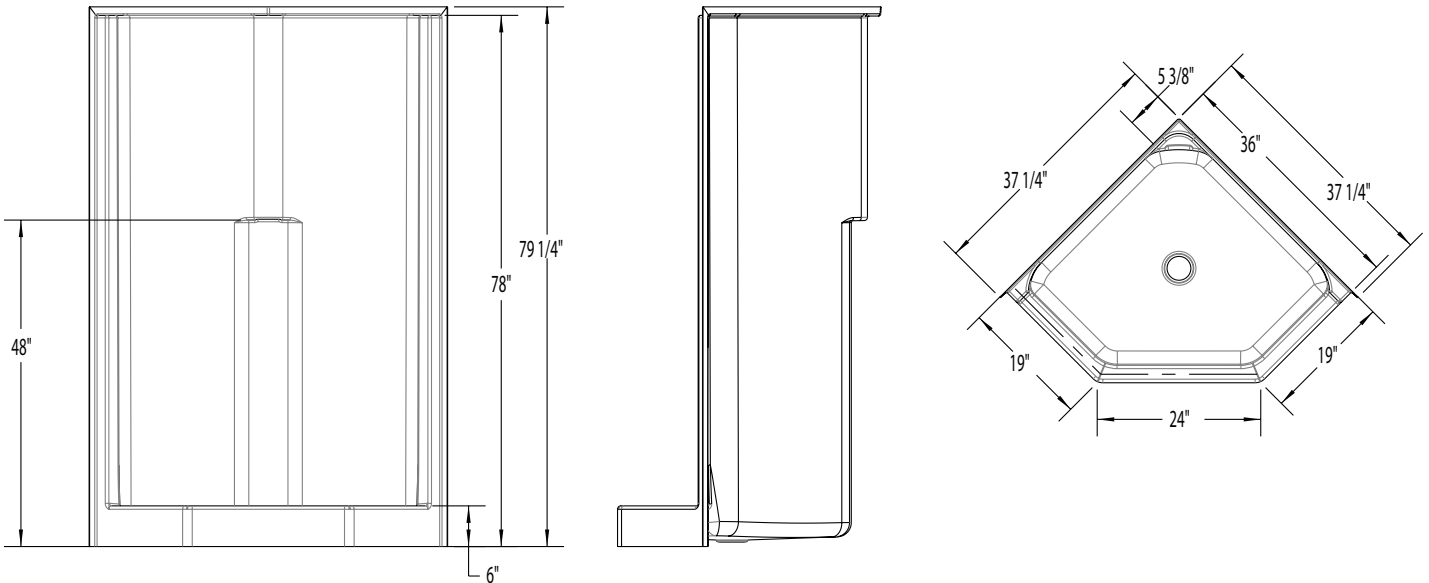

1362NAC – EVERYDAY SHOWERS

inches (mm)

36 x 36 x 78 (915 x 915 x 1980) • Fax on Demand #1010

FEATURES

- Shower stall
- Smooth wall finish
- Neo-angle corner design
- Molded toiletry shelf
- Slip-resistant textured bottom
- Center drain
- Gelcoat surface
- 3-year limited warranty

COLOR OPTIONS

Stock	Premium
Almond	Black
Biscuit	Mexican Sand
Bone	Sand Bar
Linen	Sterling Silver
White	

1362NAC

36 x 36 x 78 (915 x 915 x 1980)
inches (mm)

FEATURES lbs (kg) Dimensional Tolerance $\pm \frac{3}{16}$ ". Dimensions needed for site preparation should be measured from the unit. Aquatic assumes no responsibility for preparatory work.

Model #	Material	Wall Finish	Pieces	Drain	Seat	Net Wt.	Pkg. Wt.
Shower #1362NAC	Gelcoat	Smooth	1	Center	-	86 (39)	91 (41)

DIMENSIONS

Specifications	inches (mm)
Width: Overall / Net	37 1/4 (945) / 36 (915)
Depth: Overall / Net	37 1/4 (945) / 36 (915)
Height: Overall / Net	79 1/4 (2015) / 78 (1980)
Enclosure Opening	15x24 3/8 x 15 (380x620x380)
Skirt Height	6 (152)
Drain Rough-In (from Back Wall)	16 (405)
Drain Rough-In (from Side Wall)	16 (405)
Drain: Diameter / Clearance	3 1/4 (85) / 3/4 (20)

FRAMING DIMENSIONS inches (mm)

Type	D Depth	W Width	H Height	A	B	C
Alcove	37 1/4 (945)	37 1/4 (945)	-	Box Out	16 (405)	16 (405)