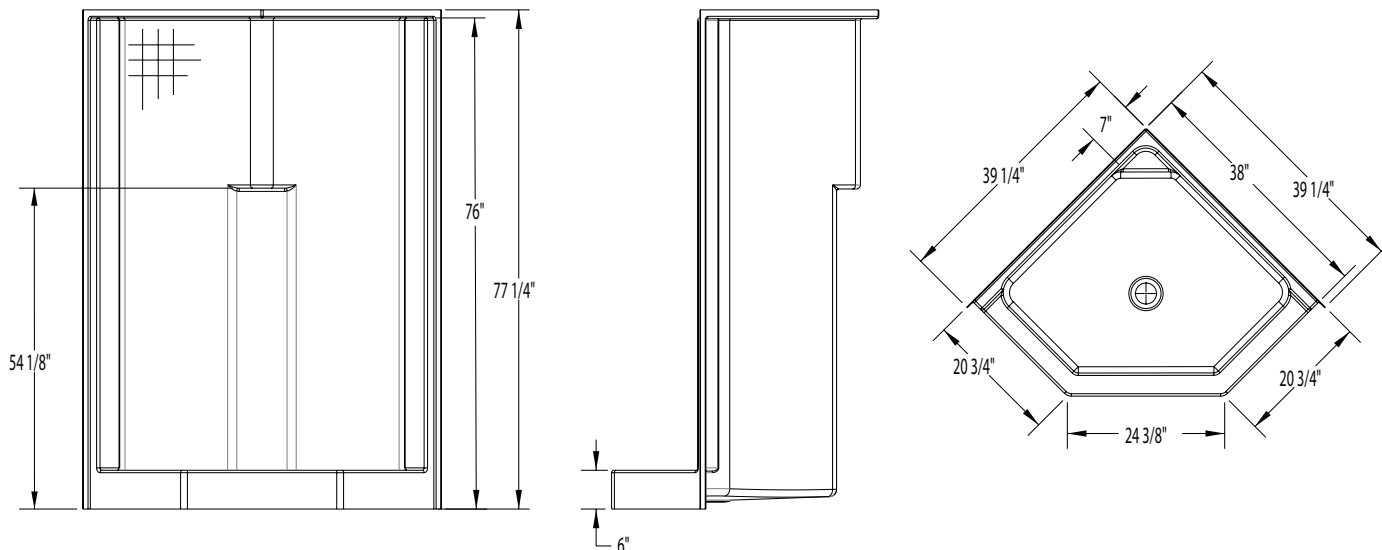

# 1382NACT

38 x 38 x 76 (965 x 965 x 1930)  
inches (mm)

**FEATURES** lbs (kg) Dimensional Tolerance  $\pm \frac{3}{8}$ ". Dimensions needed for site preparation should be measured from the unit. Aquatic assumes no responsibility for preparatory work.

Model #	Material	Wall Finish	Pieces	Drain	Seat	Net Wt.	Pkg. Wt.
Shower #1382NACT	Gelcoat	Textured Tile	1	Center	-	86 (39)	91 (41)

**DIMENSIONS**

Specifications	inches (mm)
Width: Overall / Net	39 1/4 (995) / 38 (965)
Depth: Overall / Net	39 1/4 (995) / 38 (965)
Height: Overall / Net	77 1/4 (1960) / 76 (1930)
Enclosure Opening	17 5/8 x 23 1/2 x 17 5/8 (450 x 600 x 450)
Skirt Height	6 (150)
Drain Rough-In (from Back Wall)	18 (455)
Drain Rough-In (from Side Wall)	18 (455)
Drain: Diameter / Clearance	3 1/4 (85) / 3/4 (20)

**FRAMING DIMENSIONS** inches (mm)

Type	D Depth	W Width	H Height	A	B	C
Alcove	39 1/4 (995)	39 1/4 (995)	-	Box Out	18 (455)	18 (455)