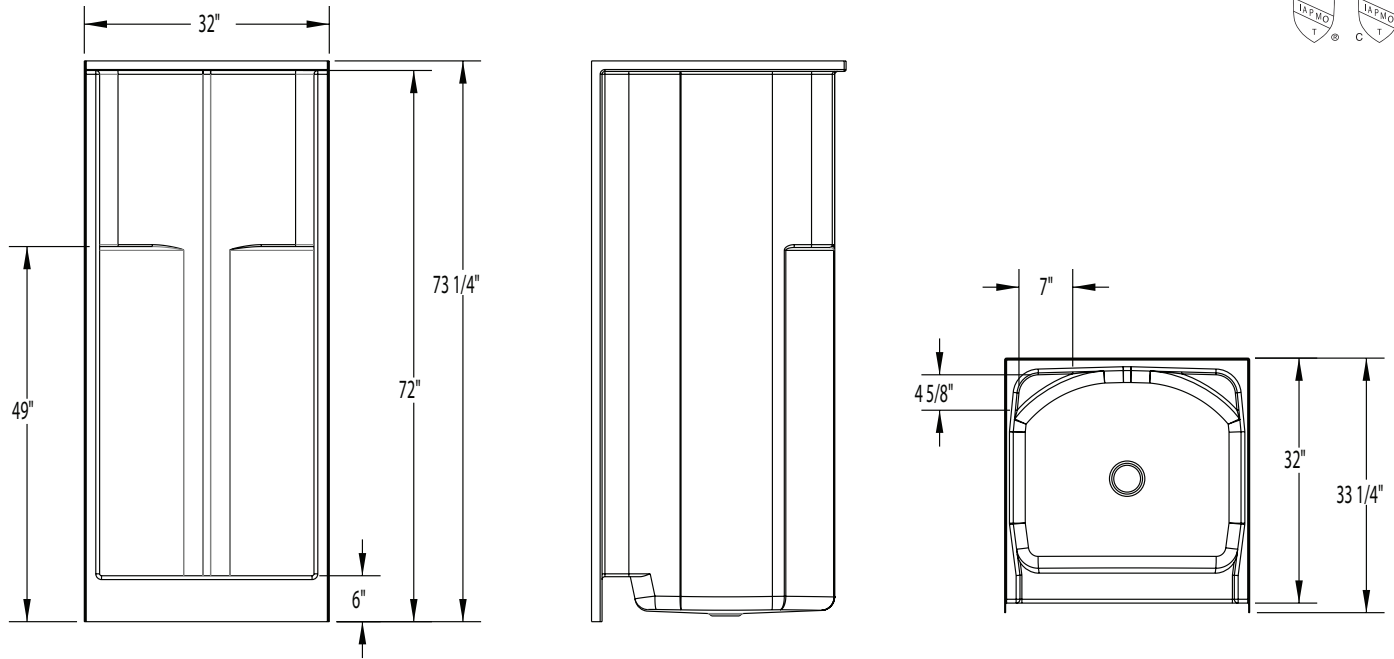

# 1323C

32 x 32 x 72 (815 x 815 x 1830)  
inches (mm)

**FEATURES** lbs (kg) Dimensional Tolerance  $\pm \frac{3}{8}$ ". Dimensions needed for site preparation should be measured from the unit. Aquatic assumes no responsibility for preparatory work.

## DIMENSIONS

Specifications	inches (mm)
Width: Overall / Net	32 (815)
Depth: Overall / Net	33 1/4 (845) / 32 (815)
Height: Overall / Net	73 1/4 (1860) / 72 (1830)
Enclosure Opening	27 3/4 (705)
Skirt Height	6 (150)
Drain Rough-In (from Back Wall)	15 3/4 (400)
Drain Rough-In (from Side Wall)	16 (405)
Drain: Diameter / Clearance	3 1/4 (85) / 3/4 (20)

## FRAMING DIMENSIONS inches (mm)

Type	D Depth	W Width	H Height	A	B	C
Alcove	33 1/4 (845)	32 1/8 (815)	73 1/4 (1860)	Box Out	16 (405)	15 3/4 (400)