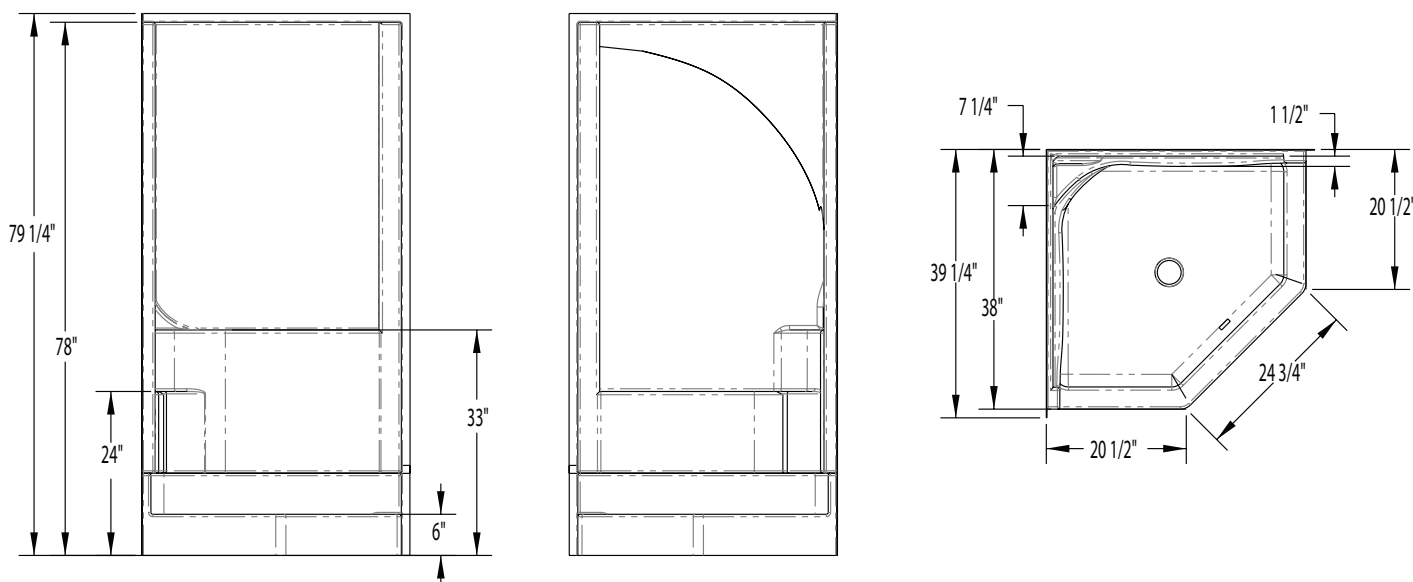

1382NT2P – REMODELINE SECTIONALS

inches (mm)

38 x 38 x 78 (965 x 965 x 1980) • Fax on Demand #3006

FEATURES

- 2-piece shower
- Smooth wall
- Neo-angle corner design
- Molded toiletry shelf
- Requires 56" turning space
- Center drain
- Gelcoat surface
- 5-year limited warranty

COLOR & TRIM OPTIONS

Stock	Premium
Almond	Black
Biscuit	Mexican Sand
Bone	Sand Bar
Linen	
Sterling Silver	
White	

1382NT2P

38 x 38 x 78 (965 x 965 x 1980)
inches (mm)

FEATURES lbs (kg) Dimensional Tolerance ± 3/8". Dimensions needed for site preparation should be measured from the unit. Aquatic assumes no responsibility for preparatory work.

Model #	Material	Wall Finish	Pieces	Drain	Seat	Net Wt.	Pkg. Wt.
Shower #1382NT2P	Gelcoat	Smooth	2	Center	-	91 (41)	96 (44)

DIMENSIONS

Specifications	inches (mm)
Width: Overall / Net	39 1/4 (995) / 38 (965)
Depth: Overall / Net	39 1/4 (995) / 38 (965)
Height: Overall / Net	79 1/4 (2015) / 78 (1980)
Enclosure Opening	17 5/8 x 23 7/8 x 17 5/8 (450 x 605 x 450)
Skirt Height	6 (150)
Drain Rough-In (from Back Wall)	18 (455)
Drain Rough-In (from Side Wall)	18 (455)
Drain: Diameter / Clearance	3 1/4 (85) / 3/4 (20)

FRAMING DIMENSIONS inches (mm)

Type	D Depth	W Width	H Height	A	B	C
Alcove	39 1/4 (995)	39 1/4 (995)	-	Box Out	18 (455)	18 (455)