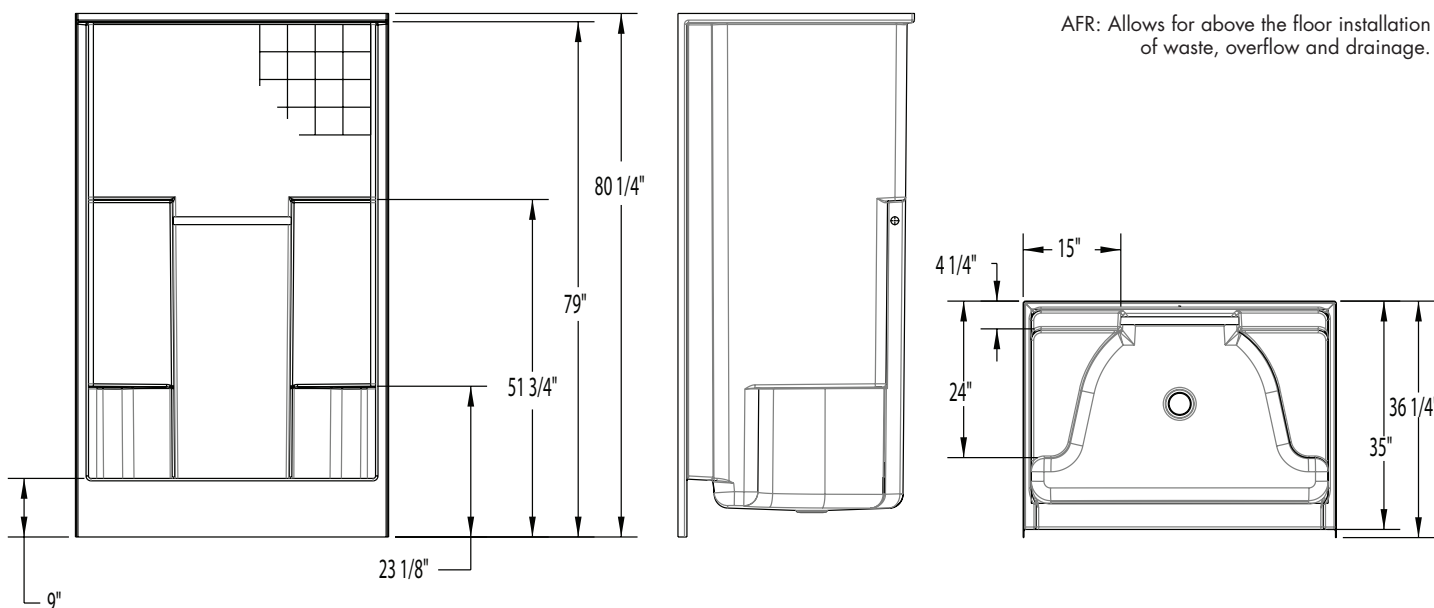

# 1483CTGNM

48 x 35 x 79 (1220 x 890 x 2005)  
inches (mm)

AFR: Allows for above the floor installation of waste, overflow and drainage.

**FEATURES** lbs (kg) Dimensional Tolerance  $\pm \frac{3}{16}$ ". Dimensions needed for site preparation should be measured from the unit. Aquatic assumes no responsibility for preparatory work.

## DIMENSIONS

Specifications	inches (mm)
Width: Overall / Net	48 (1220)
Depth: Overall / Net	36 1/4 (920) / 35 (890)
Height: Overall / Net	80 1/4 (2040) / 79 (2005)
Enclosure Opening	43 3/4 (1110)
Skirt Height	9 (230)
Drain Rough-In (from Back Wall)	15 3/4 (400)
Drain Rough-In (from Side Wall)	24 (610)
Drain: Diameter / Clearance	3 1/4 (85) / 3 3/4 (95)

## FRAMING DIMENSIONS inches (mm)

Type	D Depth	W Width	H Height	A	B	C
Alcove	36 1/4 (920)	48 1/8 (1220)	-	Box Out	24 (610)	15 3/4 (400)