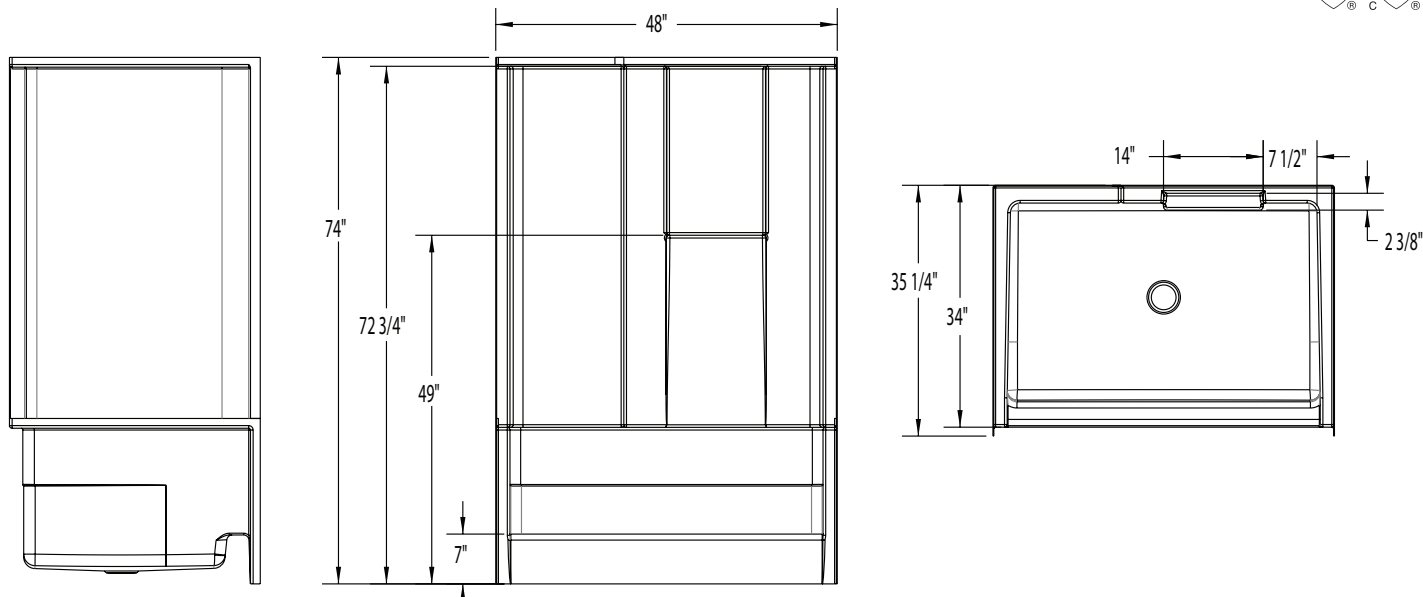

1483NTRI – REMODELINE SECTIONALS

inches (mm)

48 x 34 x 72 3/4 (1220 x 865 x 1850) • Fax on Demand #3008

FEATURES

- 3-piece shower
- Smooth wall
- Molded toiletry shelf
- Center drain
- Gelcoat surface
- 5-year limited warranty

COLOR & TRIM OPTIONS

Stock	Premium
Almond	Black
Biscuit	Mexican Sand
Bone	Sand Bar
Linen	
Sterling Silver	
White	

1483NTRI

48 x 34 x 72 3/4 (1220 x 865 x 1850)
inches (mm)

FEATURES lbs (kg) Dimensional Tolerance $\pm 3/8"$. Dimensions needed for site preparation should be measured from the unit. Aquatic assumes no responsibility for preparatory work.

Model #	Material	Wall Finish	Pieces	Drain	Seat	Net Wt.	Pkg. Wt.
Shower #1483NTRI	Gelcoat	Smooth	3	Center	-	116 (53)	121 (55)

DIMENSIONS

Specifications	inches (mm)
Width: Overall / Net	48 (1220)
Depth: Overall / Net	35 1/4 (895) / 34 (865)
Height: Overall / Net	74 (1880) / 72 3/4 (1850)
Enclosure Opening	44 1/4 (1125)
Skirt Height	7 (180)
Drain Rough-In (from Back Wall)	15 3/4 (400)
Drain Rough-In (from Side Wall)	24 (610)
Drain: Diameter / Clearance	3 1/4 (85) / 1 1/2 (40)

FRAMING DIMENSIONS inches (mm)

Type	D Depth	W Width	H Height	A	B	C
Alcove	35 1/4 (895)	48 1/8 (1220)	-	Box Out	24 (610)	15 3/4 (400)