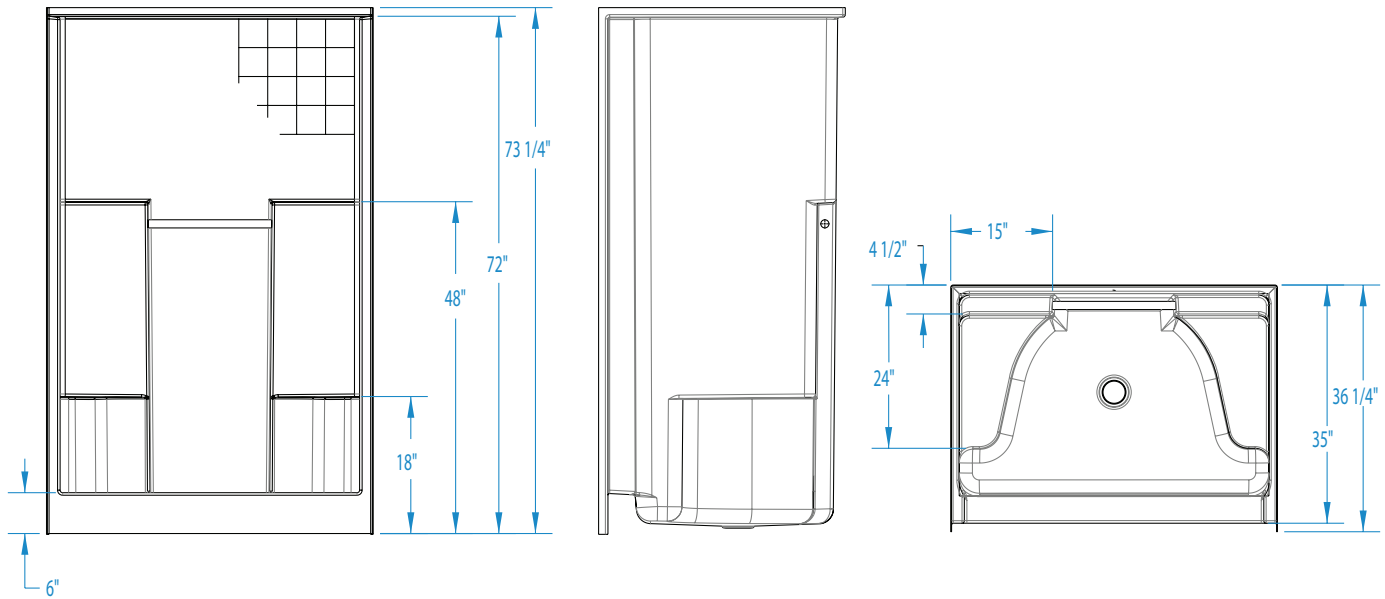

# 1483CTG

48 x 35 x 72 (1220 x 890 x 1830)  
inches (mm)

**FEATURES** lbs (kg) Dimensional Tolerance  $\pm \frac{3}{8}$ ". Dimensions needed for site preparation should be measured from the unit. Aquatic assumes no responsibility for preparatory work.

## DIMENSIONS

Specifications	inches (mm)
Width: Overall / Net	48 (1220)
Depth: Overall / Net	36 1/4 (920) / 35 (890)
Height: Overall / Net	73 1/4 (1860) / 72 (1830)
Enclosure Opening	43 3/4 (1110)
Skirt Height	6 (150)
Drain Rough-In (from Back Wall)	15 3/4 (400)
Drain Rough-In (from Side Wall)	24 (610)
Drain: Diameter / Clearance	3 1/4 (85) / 3/4 (20)

## FRAMING DIMENSIONS inches (mm)

Type	D Depth	W Width	H Height	A	B	C
Alcove	36 1/4 (920)	48 1/8 (1220)	-	Box Out	24 (610)	15 3/4 (400)