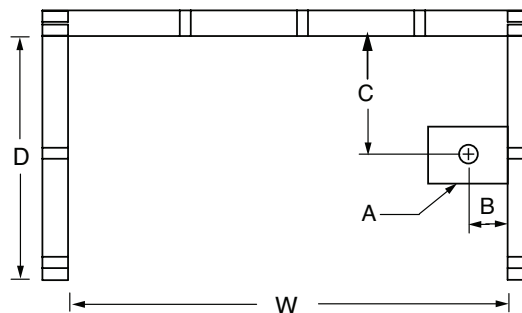

60ACTS

60 x 34 x 84 (1525 x 865 x 2135)
inches (mm)

Electrical Requirements:
Generator - 230V, 30AMP, GFCI
Dome Light - 120V, 10AMP, GFCI

FEATURES lbs (kg) Dimensional Tolerance $\pm 3/8"$. Dimensions needed for site preparation should be measured from the unit. Aquatic assumes no responsibility for preparatory work.

DIMENSIONS

Specifications	inches (mm)
Width: Overall / Net	60 (1525)
Depth: Overall / Net	34 (865) / 34 (865)
Height: Overall / Net	84 (2135)
Enclosure Opening	51 3/4 (1315)W x 62 3/4 (1595)H
Skirt Height	16 1/2 (420)
Drain Rough-In (from Back Wall)	17 1/2 (445)
Drain Rough-In (from Side Wall)	1 3/4 (45)
Drain: Diameter / Clearance	2 (50) / 2 3/4 (70)

FRAMING DIMENSIONS inches (mm)

Type	D Depth	W Width	H Height	A Box-Out	B	C
Alcove	35 (890)	60 1/8 (1525)	-	6 x 12 (150 x 305)	1 3/4 (45)	17 1/2 (445)

*Refer to installation instructions for further detail. (domed models)