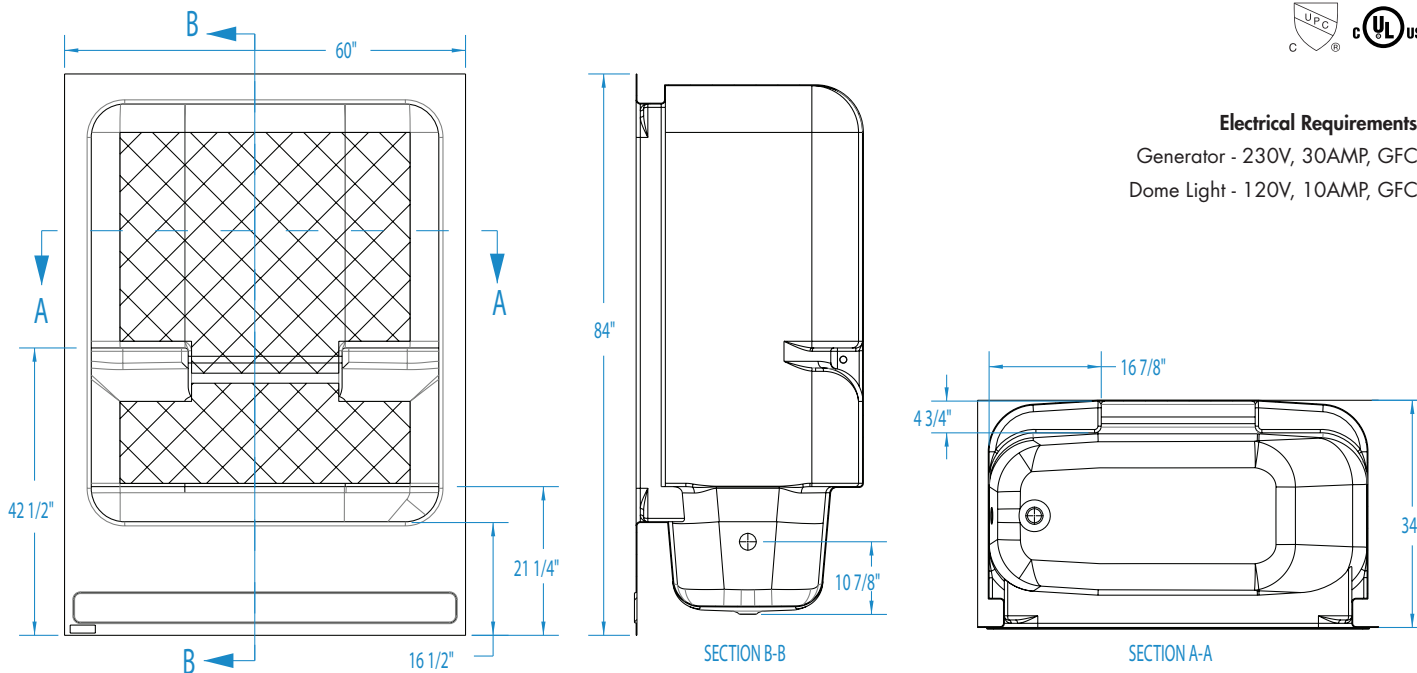

60ACTS – ACRYLIC SHOWERS

inches (mm)

60 x 34 x 84 (1525 x 865 x 2135) • Fax on Demand #4003

STANDARD MODEL #60ACTS

STEAM MODEL #S60ACTS

FEATURES

- Decorative back wall
- Molded toiletry shelves
- Integral acrylic grab bar
- Slip-resistant floor
- LH or RH drain
- Lucite cast acrylic surface
- Limited 5-year warranty
- Steam System (S60ACTS)
- Pre-plumbed steam generator
- Steam outlet: Chrome
- Steam door: Chrome w/ Clear or Obscure glass
- Electronic control
- Aromatherapy
- Dome light
- Brass drain with stainless steel cover

60ACTS

60 x 34 x 84 (1525 x 865 x 2135)
inches (mm)

Electrical Requirements:
Generator - 230V, 30AMP, GFCI
Dome Light - 120V, 10AMP, GFCI

FEATURES lbs (kg) Dimensional Tolerance $\pm 3/8"$. Dimensions needed for site preparation should be measured from the unit. Aquatic assumes no responsibility for preparatory work.

DIMENSIONS

Specifications	inches (mm)
Width: Overall / Net	60 (1525)
Depth: Overall / Net	34 (865) / 34 (865)
Height: Overall / Net	84 (2135)
Enclosure Opening	51 3/4 (1315)W x 62 3/4 (1595)H
Skirt Height	16 1/2 (420)
Drain Rough-In (from Back Wall)	17 1/2 (445)
Drain Rough-In (from Side Wall)	1 3/4 (45)
Drain: Diameter / Clearance	2 (50) / 2 3/4 (70)

FRAMING DIMENSIONS inches (mm)

Type	D Depth	W Width	H Height	A Box-Out	B	C
Alcove	35 (890)	60 1/8 (1525)	-	6 x 12 (150 x 305)	1 3/4 (45)	17 1/2 (445)

*Refer to installation instructions for further detail. (domed models)