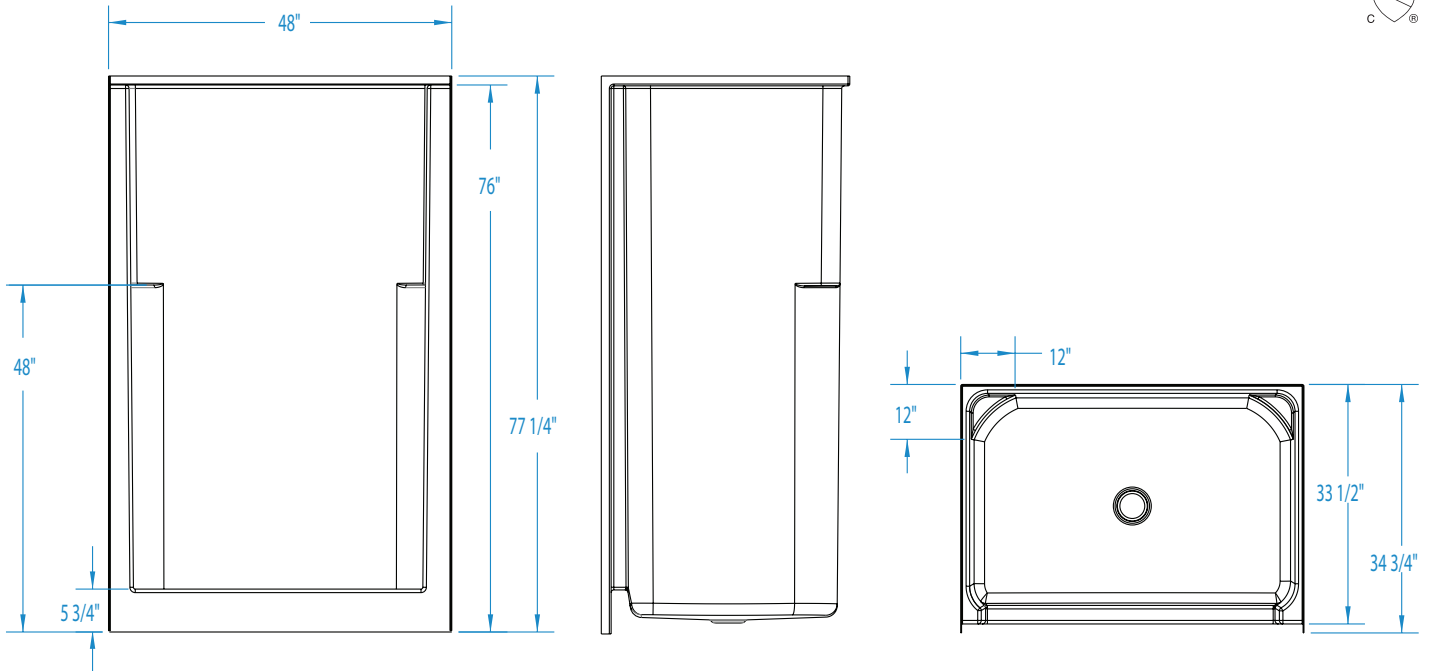

1483CST – EVERYDAY SHOWERS

inches (mm)

48 x 33 ½ x 76 • (1220 x 850 x 1930) • Fax on Demand #1025

FEATURES

- Shower stall
- Smooth wall finish
- Molded toiletry shelf
- Slip-resistant textured bottom
- Center drain
- Gelcoat surface
- 5-year limited warranty

COLOR & TRIM OPTIONS

Stock	Premium
Almond	Black
Biscuit	Mexican Sand
Bone	Sand Bar
Linen	
Sterling Silver	
White	

1483CST

48 x 33 1/2 x 76 (1220 x 850 x 1930)
inches (mm)

FEATURES lbs (kg) Dimensional Tolerance $\pm \frac{3}{16}$ ". Dimensions needed for site preparation should be measured from the unit. Aquatic assumes no responsibility for preparatory work.

Model #	Material	Wall Finish	Pieces	Drain	Seat	Net Wt.	Pkg. Wt.
Shower #1483CST	Gelcoat	Smooth	1	Center	-	126 (57)	131 (59)

DIMENSIONS

Specifications	inches (mm)
Width: Overall / Net	48 (1220)
Depth: Overall / Net	34 3/4 (885) / 33 1/2 (850)
Height: Overall / Net	77 1/4 (1960) / 76 (1930)
Enclosure Opening	42 (1070)
Skirt Height	5 3/4 (145)
Drain Rough-In (from Back Wall)	17 (430)
Drain Rough-In (from Side Wall)	24 (610)
Drain: Diameter / Clearance	3 1/4 (85) / 3/4 (20)

FRAMING DIMENSIONS inches (mm)

Type	D Depth	W Width	H Height	A	B	C
Alcove	34 3/4 (885)	48 1/8 (1220)	-	Box Out	24 (610)	17 (430)