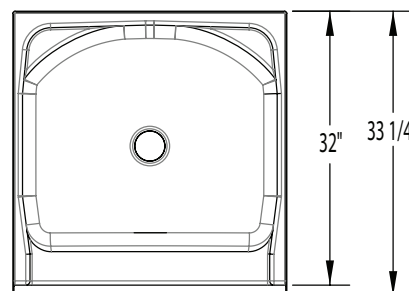

COLOR & TRIM OPTIONS

Stock	Premium
Almond	Black
Biscuit	Mexican Sand
Bone	Sand Bar
Linen	
Sterling Silver	
White	

1323CM

32 x 32 x 75 (915 x 915 x 1905)
inches (mm)

AFR: Allows for above the floor installation of waste, overflow and drainage.

FEATURES lbs (kg) Dimensional Tolerance $\pm \frac{3}{16}$ ". Dimensions needed for site preparation should be measured from the unit. Aquatic assumes no responsibility for preparatory work.

Model #	Material	Wall Finish	Pieces	Drain	Seat	Net Wt.	Pkg. Wt.
AFR Shower #1323CM	Gelcoat	Smooth	1	Center	-	83 (38)	88 (40)

DIMENSIONS

Specifications	inches (mm)
Width: Overall / Net	32 (815)
Depth: Overall / Net	33 1/4 (845) / 32 (815)
Height: Overall / Net	76 1/4 (1935) / 75 (1905)
Enclosure Opening	27 3/4 (705)
Skirt Height	9 (230)
Drain Rough-In (from Back Wall)	15 3/4 (400)
Drain Rough-In (from Side Wall)	16 (405)
Drain: Diameter / Clearance	3 1/4 (85) / 3 3/4 (95)

FRAMING DIMENSIONS inches (mm)

Type	D Depth	W Width	H Height	A	B	C
Alcove	33 1/4 (845)	32 1/8 (815)	-	Box Out	16 (405)	15 3/4 (400)