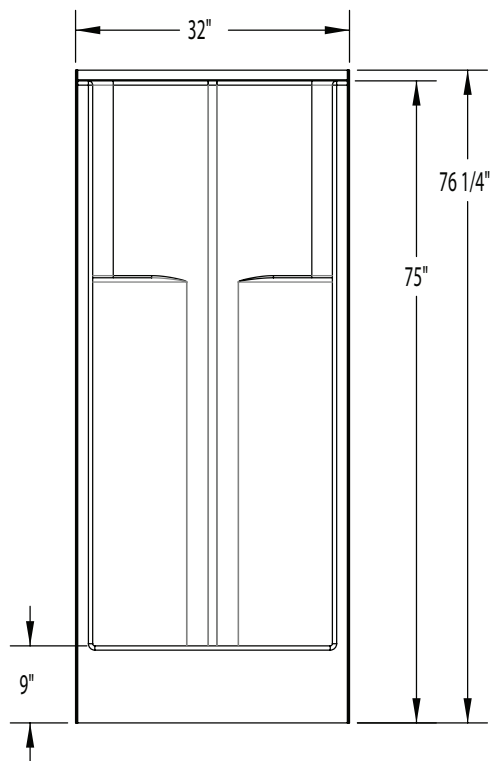

COLOR & TRIM OPTIONS

Stock	Premium
Almond	Black
Biscuit	Mexican Sand
Bone	Sand Bar
Linen	
Sterling Silver	
White	

1323CM

32 x 32 x 75 (915 x 915 x 1905)
inches (mm)

AFR: Allows for above the floor installation of waste, overflow and drainage.

FEATURES lbs (kg) Dimensional Tolerance $\pm \frac{3}{16}$ ". Dimensions needed for site preparation should be measured from the unit. Aquatic assumes no responsibility for preparatory work.

Model #	Material	Wall Finish	Pieces	Drain	Seat	Net Wt.	Pkg. Wt.
AFR Shower #1323CM	Gelcoat	Smooth	1	Center	-	83 (38)	88 (40)

DIMENSIONS

Specifications	inches (mm)
Width: Overall / Net	32 (815)
Depth: Overall / Net	33 1/4 (845) / 32 (815)
Height: Overall / Net	76 1/4 (1935) / 75 (1905)
Enclosure Opening	27 3/4 (705)
Skirt Height	9 (230)
Drain Rough-In (from Back Wall)	15 3/4 (400)
Drain Rough-In (from Side Wall)	16 (405)
Drain: Diameter / Clearance	3 1/4 (85) / 3 3/4 (95)

FRAMING DIMENSIONS inches (mm)

Type	D Depth	W Width	H Height	A	B	C
Alcove	33 1/4 (845)	32 1/8 (815)	-	Box Out	16 (405)	15 3/4 (400)