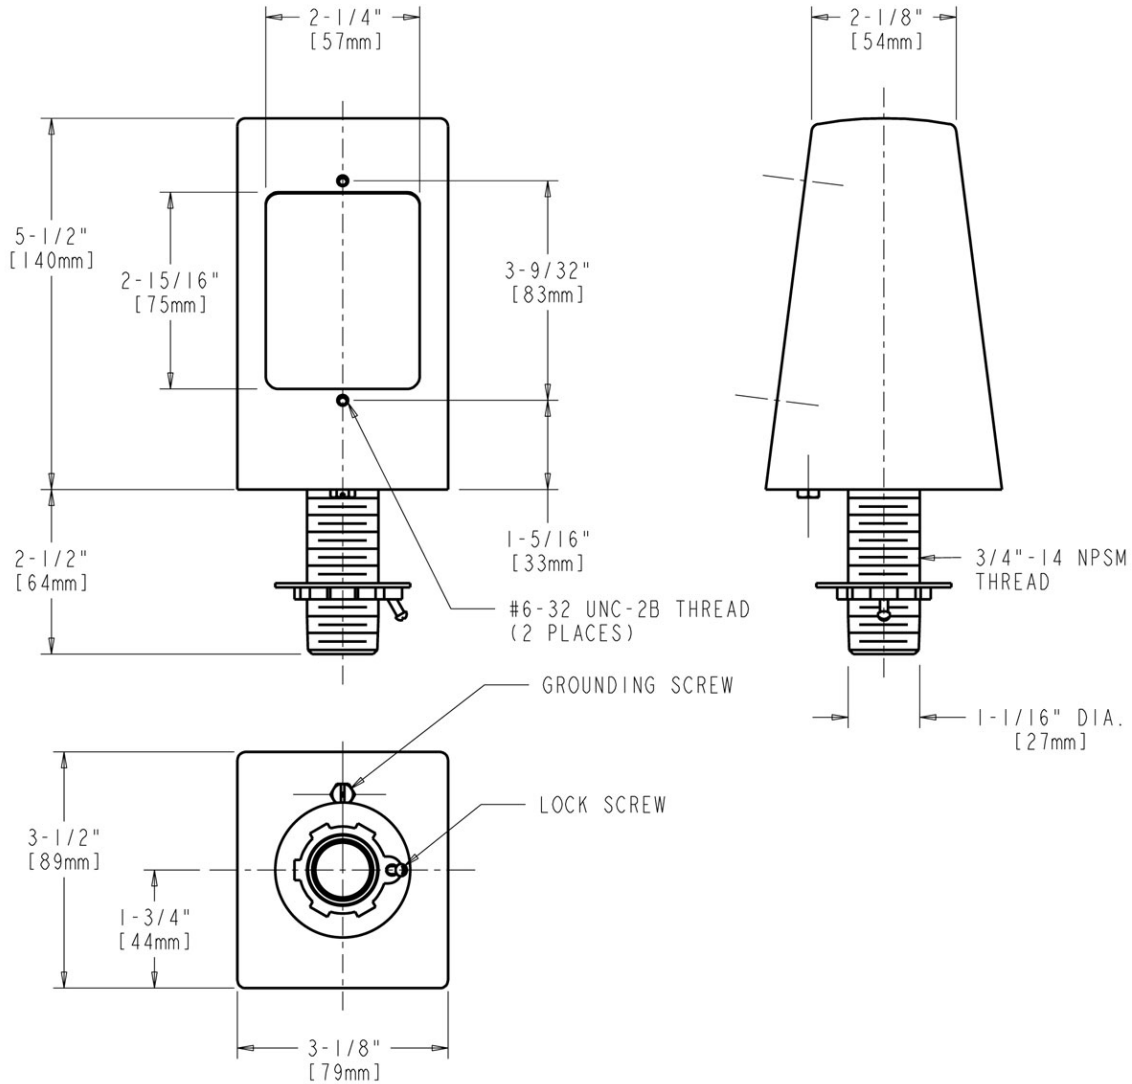

### Features & Specifications

- 3/4" NPSM Male Mounting Shank Assembly
- For 120 Volt Service

Job Name \_\_\_\_\_

Item Number \_\_\_\_\_

Section/Tag \_\_\_\_\_

Model Specified \_\_\_\_\_

Architect \_\_\_\_\_

Engineer \_\_\_\_\_

Contractor \_\_\_\_\_

Submitted as Shown       Submitted with Variations

Date \_\_\_\_\_

2100 South Clearwater Drive  
Des Plaines, IL  
P: 847/803-5000  
F: 847/803-5454  
Technical: 800/TEC-TRUE  
[www.chicagofaucets.com](http://www.chicagofaucets.com)

## Architect/Engineer Specification

Chicago Faucets No. 1310-BAF, Electrical Outlet Box. 3/4" NPSM Male Mounting Shank Assembly. For 120 Volt Service. .