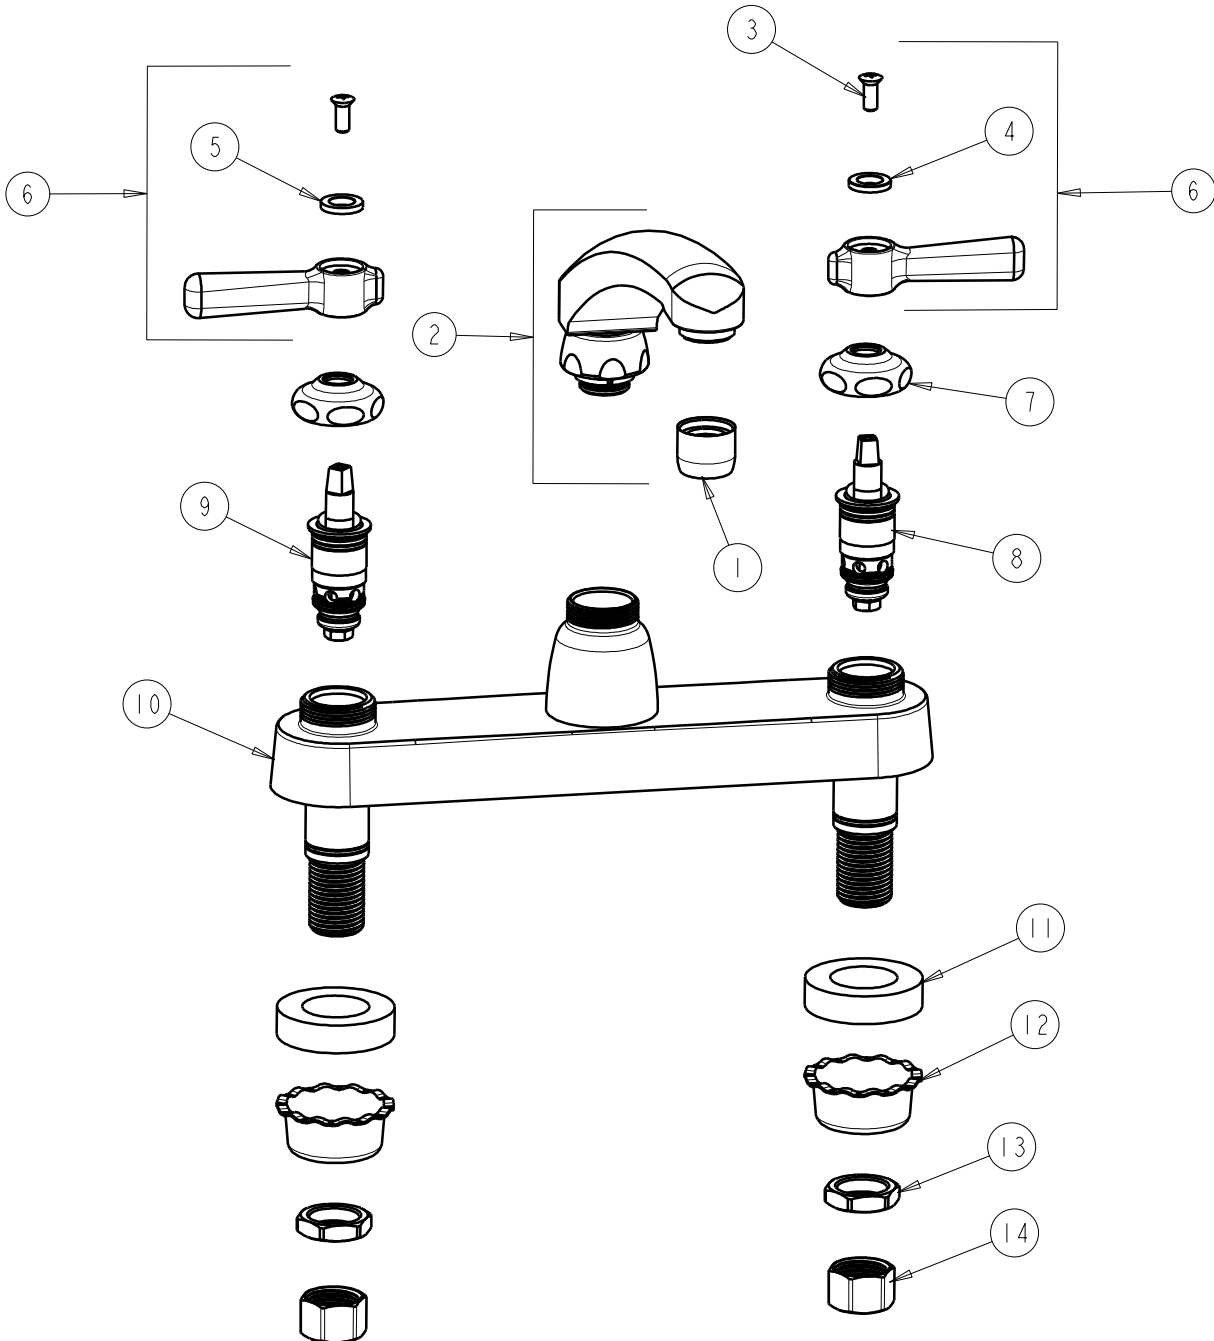

CHICAGO FAUCETS
a Geberit company

2100 South Clearwater Drive
Des Plaines, IL 60018
Phone: 847-803-5000
Fax: 847-803-5454
www.chicagofaucets.com

REPAIR PARTS

FITTING NO.

1100-369ABCP

SUBMITTED MODEL NO.

BY: SID DATE: 05-04-09

CHK: *[Signature]* REV:

ITEM NO.

FOR TECHNICAL ASSISTANCE
1-800-TEC-TRUE (1-800-832-8783)

ITEM	PART NO.	DESCRIPTION	ITEM	PART NO.	DESCRIPTION
1	E3JKCP	SOFTFLO AERATOR OUTLET	8	AB1-099XTJKNF	QUATURN UNIT (RH)
2	ABL8JKCP	CAST SPOUT	9	AB1-100XTJKNF	QUATURN UNIT (LH)
3	420-010JKRCF	SCREW, 10-32 UNC PH 1/2	10	---	VALVE BODY NOT SOLD SEPARATELY
4	633-123JKNF	INDEX BUTTON (BLUE)	11	555-313JKNF	WASHER
5	633-023JKNF	INDEX BUTTON (RED)	12	1797-114JKNF	BASIN COCK WASHER
6	369-PRJKCP	LEVER HANDLE ASSEMBLY (PAIR)	13	49-004JKRBF	LOCKNUT
7	1-214JKCP	CAP	14	49-005JKRBF	COUPLING NUT