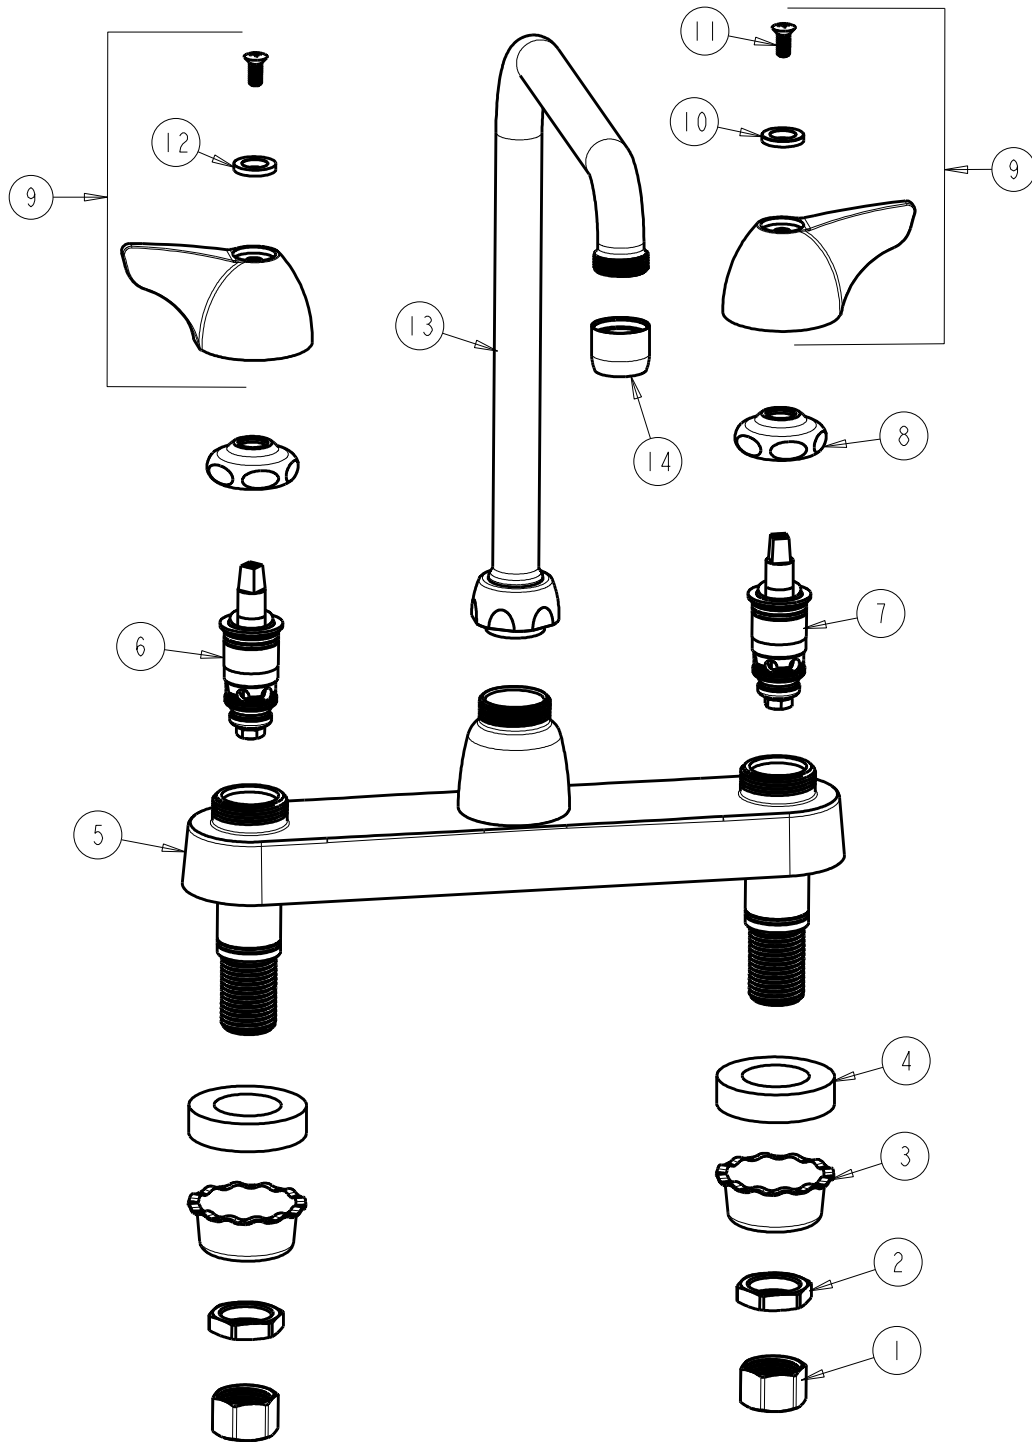

**CHICAGO FAUCETS**  
a Geberit company

2100 South Clearwater Drive  
Des Plaines, IL 60018  
Phone: 847-803-5000  
Fax: 847-803-5454  
www.chicagofaucets.com

**REPAIR PARTS**

FITTING NO.

**1100-HA8AE35ABCP**

SUBMITTED MODEL NO.

BY: JAR DATE: 10-14-11

CHK: *[Signature]* REV:

ITEM NO.

**FOR TECHNICAL ASSISTANCE**  
1-800-TEC-TRUE (1-800-832-8783)

ITEM	PART NO.	DESCRIPTION	ITEM	PART NO.	DESCRIPTION
1	49-005JKRBF	COUPLING NUT	8	1-214JKCP	CAP
2	49-004JKRBF	LOCKNUT	9	1000-PRJKCP	WING HANDLE ASSEMBLY (PAIR)
3	1797-114JKNF	BASIN COCK WASHER	10	633-123JKNF	INDEX BUTTON (BLUE)
4	555-313JKNF	WASHER	11	420-010JKRCF	SCREW, 10-32 UNC PH 1/2
5	—	VALVE BODY (NOT SOLD SEPARATELY)	12	633-023JKNF	INDEX BUTTON (RED)
6	1-100XTJKABNF	QUATURN UNIT (LH)	13	HA8AJKABCP	HIGH ARCH SWING SPOUT
7	1-099XTJKABNF	QUATURN UNIT (RH)	14	E35JKCP	SOFTFLO AERATOR 1.5 GPM