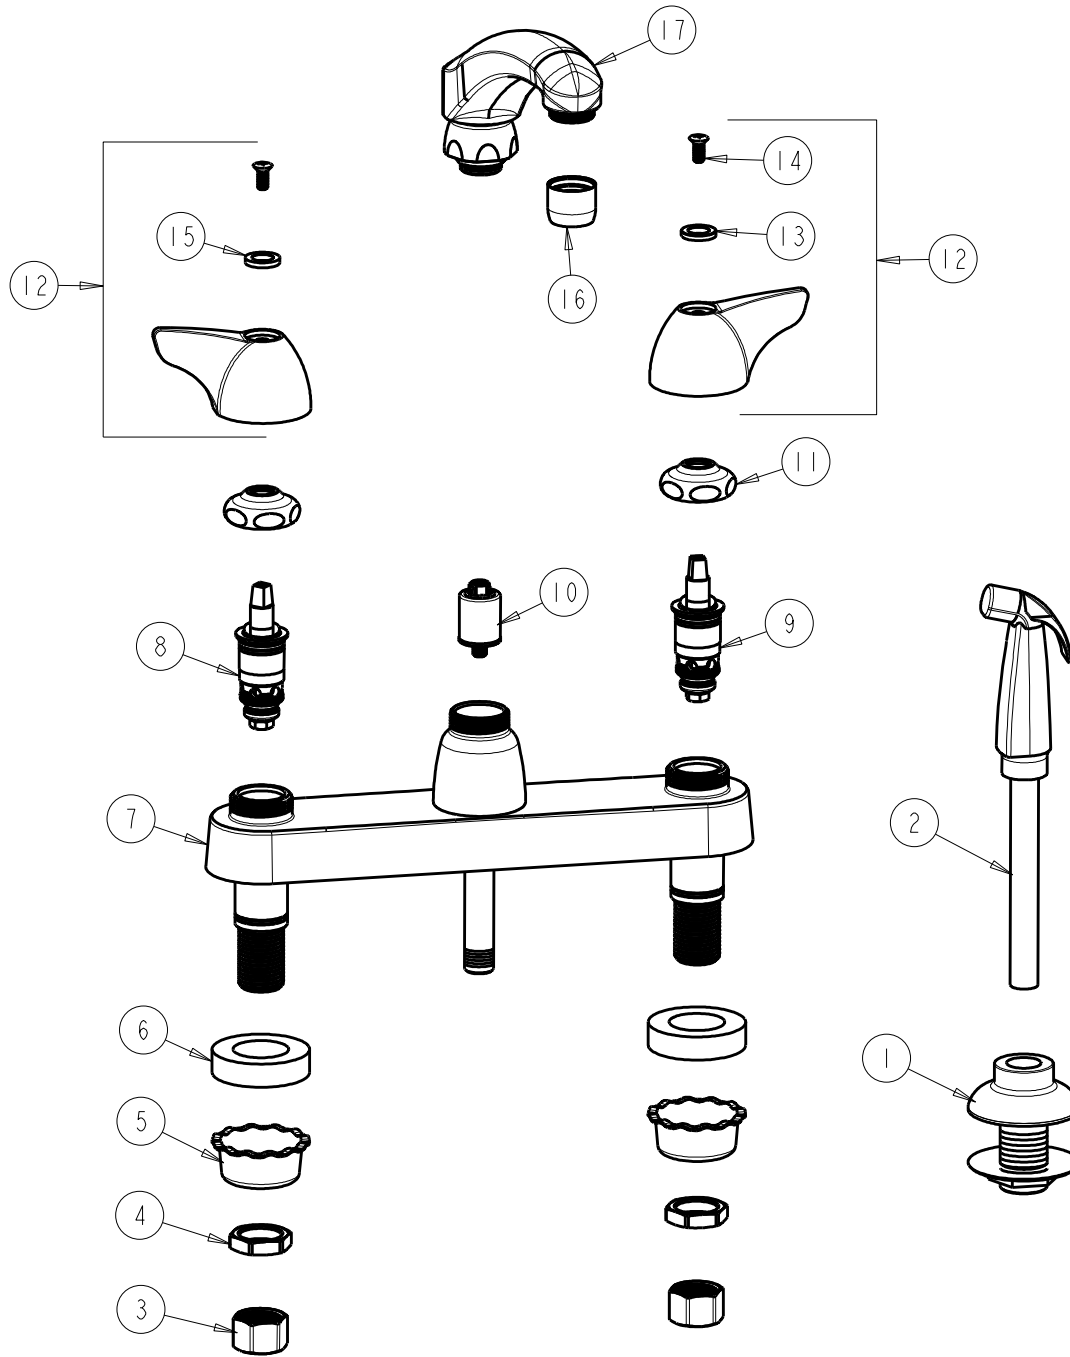

CHICAGO FAUCETS
a Geberit company

2100 South Clearwater Drive
Des Plaines, IL 60018
Phone: 847-803-5000
Fax: 847-803-5454
www.chicagofaucets.com

REPAIR PARTS

FITTING NO.

1102-ABCP

SUBMITTED MODEL NO.

ITEM NO.

FOR TECHNICAL ASSISTANCE
1-800-TEC-TRUE (1-800-832-8783)

BY: JAR DATE: 10-17-11

CHK: *[Signature]* REV:

ITEM	PART NO.	DESCRIPTION	ITEM	PART NO.	DESCRIPTION
1	1103-014JKNF	FLANGE ASSEMBLY	10	1103-006JKNF	DIVERTER VALVE
2	1103-009JKNF	SPRAY AND HOSE ASSEMBLY	11	1-214JKCP	CAP
3	49-005JKRBF	COUPLING NUT	12	1000-PRJKCP	WING HANDLE ASSEMBLY (PAIR)
4	49-004JKRBF	LOCKNUT	13	633-123JKNF	INDEX BUTTON (BLUE)
5	1797-114JKNF	BASIN COCK WASHER	14	420-010JKRCF	SCREW, 10-32 UNC PH 1/2
6	555-313JKNF	WASHER	15	633-023JKNF	INDEX BUTTON (RED)
7	—	VALVE BODY NOT SOLD SEPARATELY	16	E3JKCP	SOFTFLO AERATOR OUTLET
8	1-100XTJKABNF	QUATURN UNIT (LH)	17	L8LESSE3JKABCP	CAST SPOUT
9	1-099XTJKABNF	QUATURN UNIT (RH)			