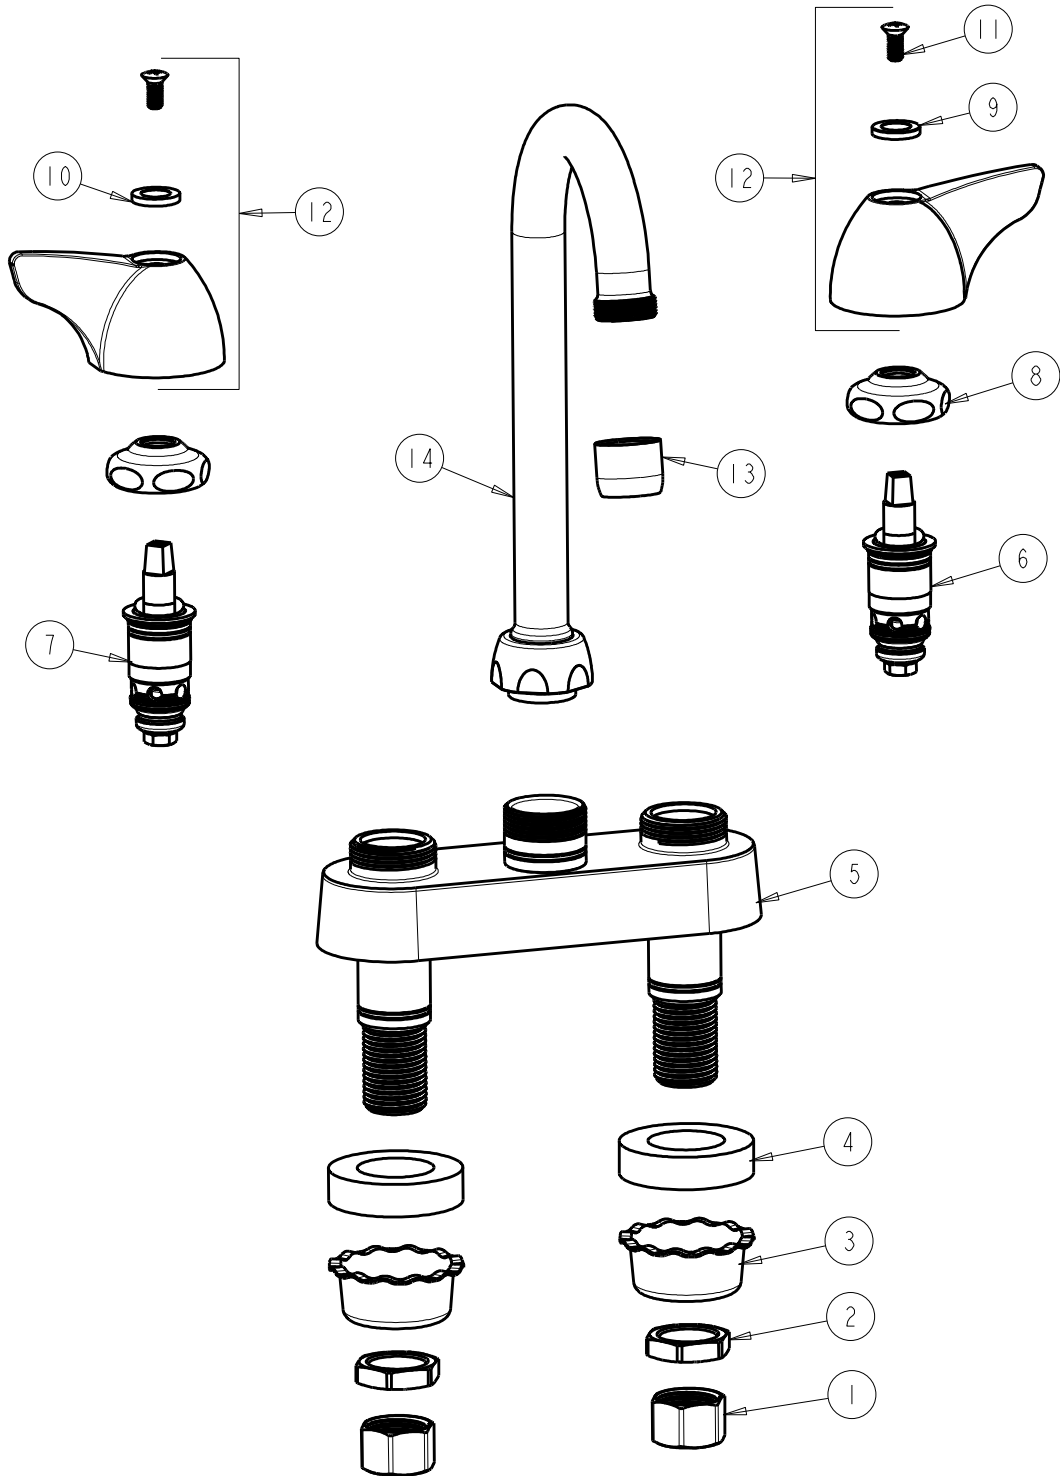

CHICAGO FAUCETS
a Geberit company

2100 South Clearwater Drive
Des Plaines, IL 60018
Phone: 847-803-5000
Fax: 847-803-5454
www.chicagofaucets.com

REPAIR PARTS

FITTING NO.

1895-E35ABCP

SUBMITTED MODEL NO.

ITEM NO.

FOR TECHNICAL ASSISTANCE
1-800-TEC-TRUE (1-800-832-8783)

BY: JAR DATE: 10-18-11

CHK: *[Signature]* REV:

ITEM	PART NO.	DESCRIPTION	ITEM	PART NO.	DESCRIPTION
1	49-005JKRBF	COUPLING NUT	8	1-214JKCP	CAP
2	49-004JKRBF	LOCKNUT	9	633-123JKNF	INDEX BUTTON (BLUE)
3	1797-114JKNF	BASIN COCK WASHER	10	633-023JKNF	INDEX BUTTON (RED)
4	555-313JKNF	WASHER	11	420-010JKRCF	SCREW, 10-32 UNC PH 1/2
5	----	VALVE BODY (NOT SOLD SEPARATELY)	12	1000-PRJKCP	WING HANDLE ASSEMBLY (PAIR)
6	1-099XTJKABNF	QUATURN CARTRIDGE (RH)	13	E35JKCP	SOFTFLO AERATOR 1.5 GPM
7	1-100XTJKABNF	QUATURN UNIT (LH)	14	GN1AJKCP	SPOUT