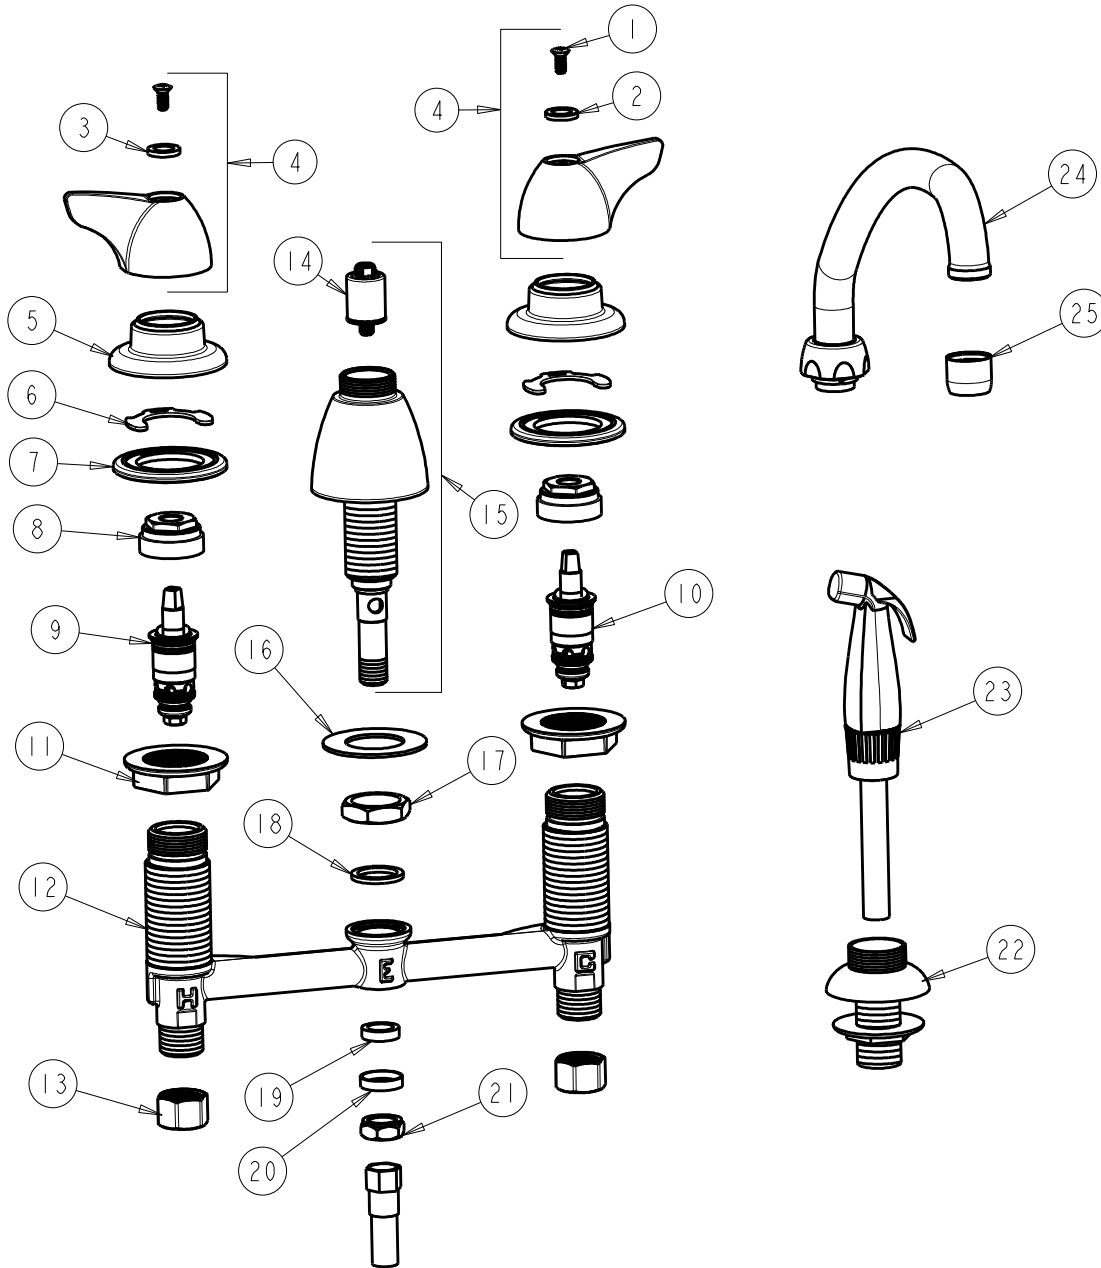

CHICAGO FAUCETS
a Geberit company

2100 South Clearwater Drive
Des Plaines, IL 60018
Phone: 847-803-5000
Fax: 847-803-5454
www.chicagofaucets.com

REPAIR PARTS

BY: SID DATE: 06-27-11
CHK: REV:

FITTING NO.

200-AE35-1000ABCP

SUBMITTED MODEL NO.

ITEM NO.

FOR TECHNICAL ASSISTANCE
1-800-TEC-TRUE (1-800-832-8783)

ITEM	PART NO.	DESCRIPTION	ITEM	PART NO.	DESCRIPTION
1	420-010JKRCF	SCREW, 10-32 UNC PH 1/2	14	1103-006JKNF	DIVERTER VALVE
2	633-123JKNF	INDEX BUTTON (BLUE)	15	785-203JKKCP	SIDE SPRAY SPOUT BASE ASSEMBLY
3	633-023JKNF	INDEX BUTTON (RED)	16	50-014JKNF	STEEL WASHER
4	1000-PRJKCP	WING HANDLE ASSEMBLY (PAIR)	17	250-054JKRBF	LOCKNUT
5	250-083JKCP	ESCUTCHEON	18	250-200JKNF	GASKET
6	200-009JKNF	CLIP, RETAIN	19	1797-029JKNF	RUBBER WASHER
7	888-026JKNF	WASHER, SEALING	20	250-087JKRBF	RETAINER
8	400-004JKRBF	NUT, CAP	21	689-013JKRBF	LOCKNUT FOR LAVATORY FITTINGS
9	1-100XTJKABNF	QUATURN UNIT (LH)	22	1103-014KJKNF	FLANGE ASSEMBLY (BLACK)
10	1-099XTJKABNF	QUATURN UNIT (RH)	23	1103-009KJKNF	HOSE ASSEMBLY
11	250-004JKNF	LOCKNUT	24	L9LESSE3JKCP	FOR PARTS SEE L9LESSE3JKCP
12	---	BODY, VALVE	25	E35JKCP	SOFTFLO AERATOR 1.5 GPM
13	49-005JKRBF	COUPLING NUT			