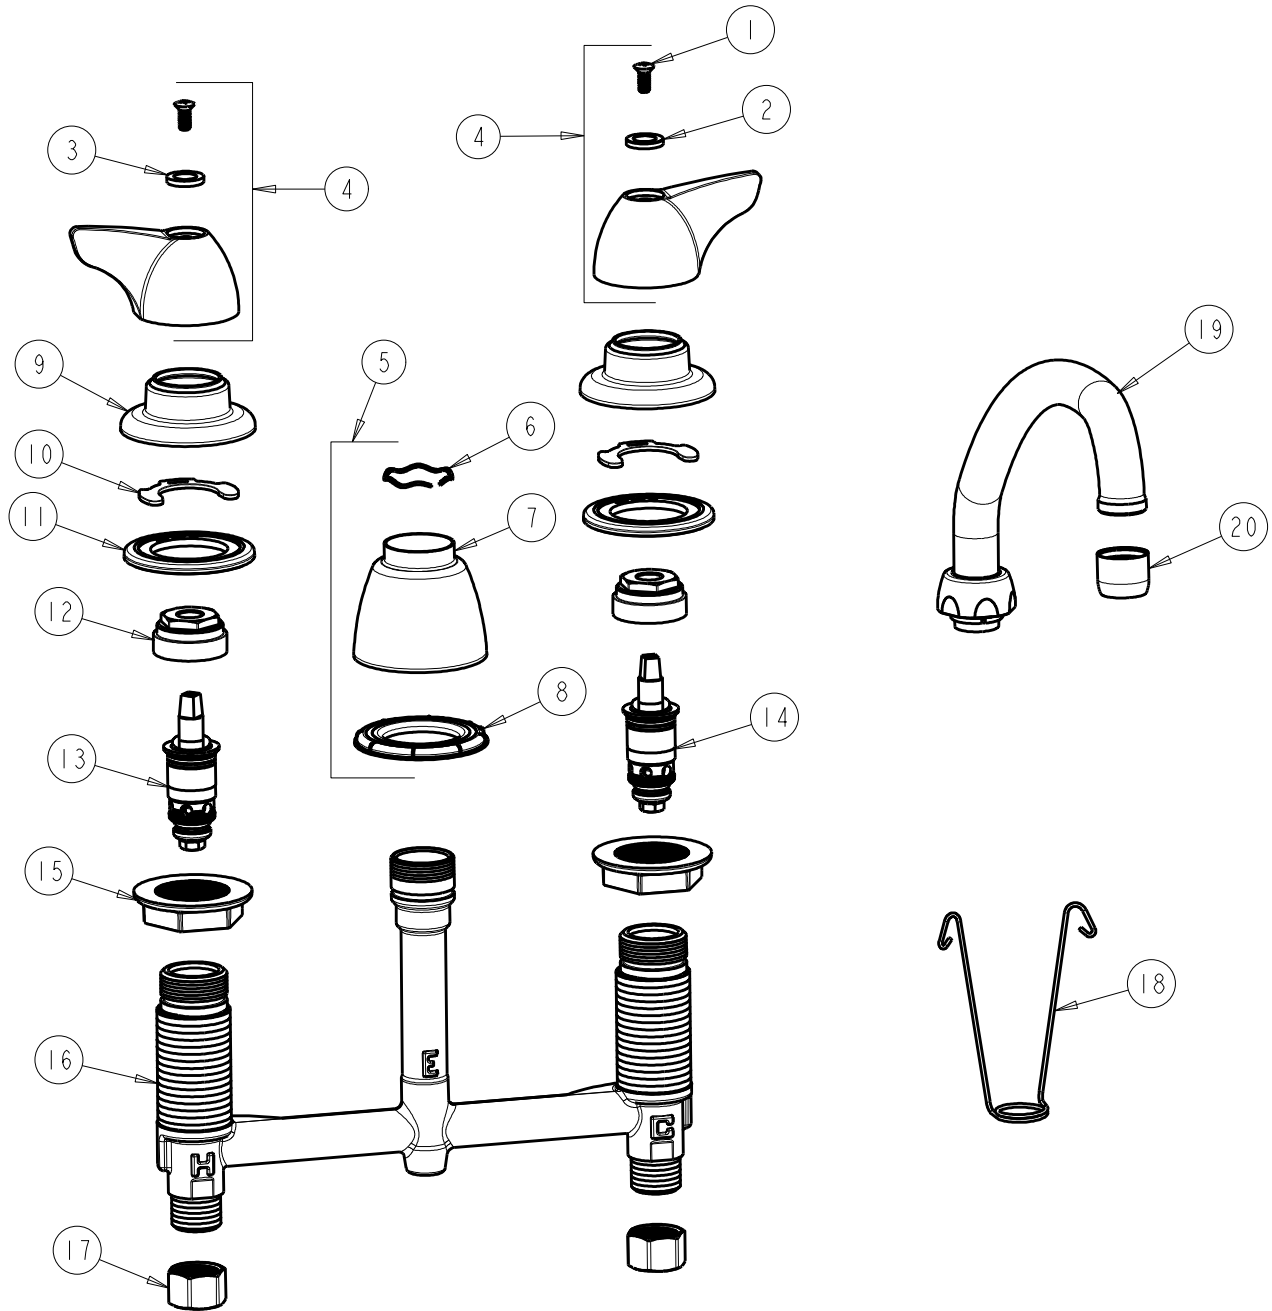

CHICAGO FAUCETS
a Geberit company

2100 South Clearwater Drive
Des Plaines, IL 60018
Phone: 847-803-5000
Fax: 847-803-5454
www.chicagofaucets.com

REPAIR PARTS

FITTING NO.

201-AE35-1000ABCP

SUBMITTED MODEL NO.

BY: SID DATE: 06-28-11

CHK: REV: 04-17-12

ITEM NO.

FOR TECHNICAL ASSISTANCE
1-800-TEC-TRUE (1-800-832-8783)

| ITEM | PART NO. | DESCRIPTION | ITEM | PART NO. | DESCRIPTION |
|------|--------------|-----------------------------|------|---------------|-------------------------|
| 1 | 420-010JKRCF | SCREW, 10-32 UNC PH 1/2 | 11 | 888-026JKNF | WASHER, SEALING |
| 2 | 633-123JKNF | INDEX BUTTON (BLUE) | 12 | 400-004JKRBF | NUT, CAP |
| 3 | 633-023JKNF | INDEX BUTTON (RED) | 13 | 1-100XTJKABNF | QUATURN CARTRIDGE (LH) |
| 4 | 1000-PRJKCP | WING HANDLE ASSEMBLY (PAIR) | 14 | 1-099XTJKABNF | QUATURN CARTRIDGE (RH) |
| 5 | 785-400JKCP | SPOUT ESCUTCHEON KIT | 15 | 250-004JKNF | LOCKNUT |
| 6 | 50-038JKNF | WAVE WASHER | 16 | — | BODY, VALVE |
| 7 | 785-400JKCP | ESCUTCHEON, SPOUT BASE | 17 | 49-005JKRBF | COUPLING NUT |
| 8 | 888-027JKNF | SPOUT ESCUTCHEON WASHER | 18 | 200-008JKNF | HANGER |
| 9 | 250-083JKCP | ESCUTCHEON | 19 | L9LESSE3JKCP | SPOUT |
| 10 | 200-009JKNF | CLIP, RETAIN | 20 | E35JKCP | SOFTFLO AERATOR 1.5 GPM |