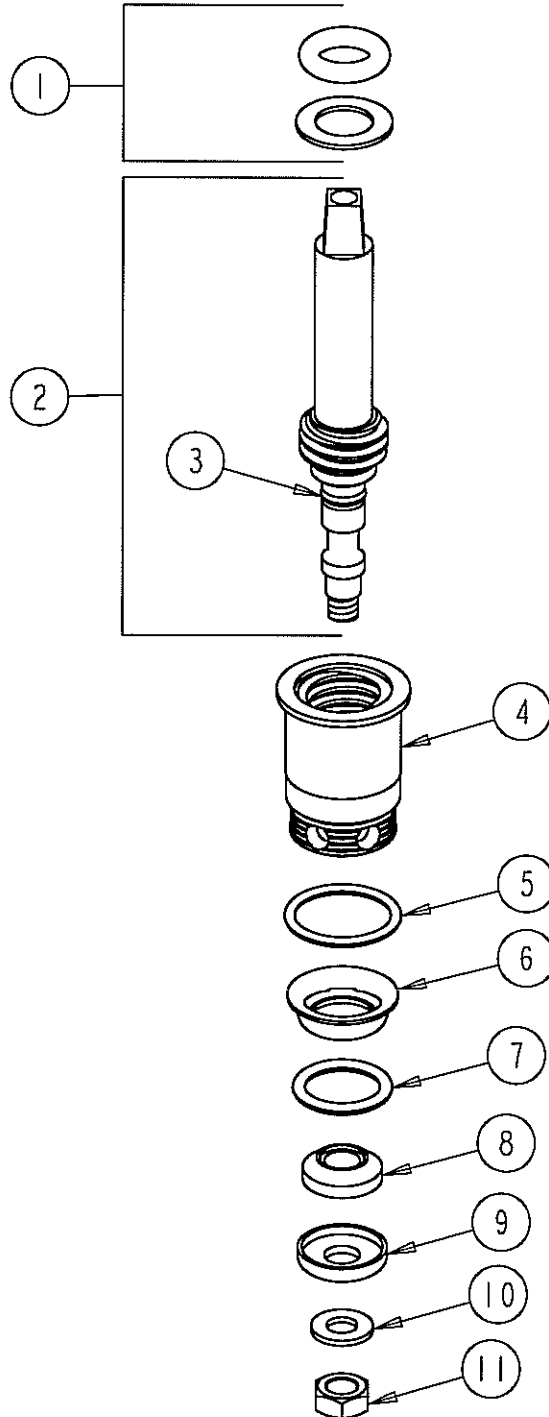

PARTS LIST

FINISH:
DATE:

NO FINISH
2-20-97

274XTLH

LEFT HAND CARTRIDGE

ITEM NO.	PART NO.	DESCRIPTION	ITEM NO.	PART NO.	DESCRIPTION
1	93-131	PACKING	7	1-328	O-RING
2	274-112K	LH STEM ASSEMBLY	8	1-021	SEAT WASHER
3	1-219	O-RING	9	1-022	RETAINER
4	317-102	LH SLEEVE	10	1-031	STEM WASHER
5	2-043	O-RING	11	333-097	STEM NUT
6	1-327	MONEL SEAT			