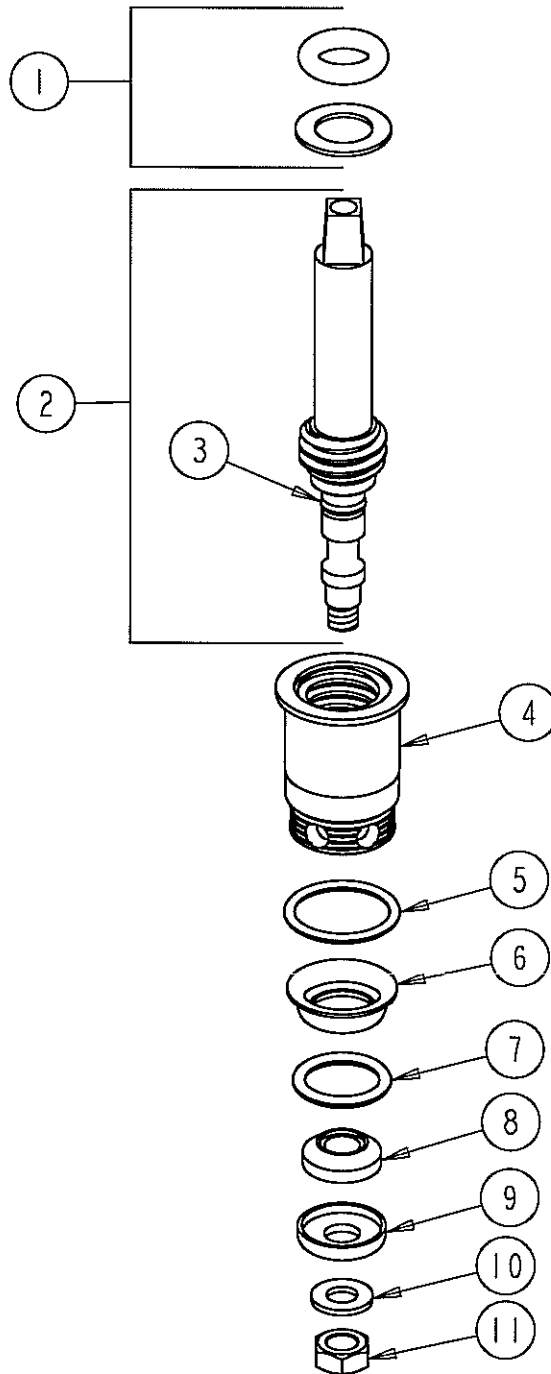

# PARTS LIST

FINISH:  
DATE:

NO FINISH  
2-20-97

274XTRH

RIGHT HAND CARTRIDGE

ITEM NO.	PART NO.	DESCRIPTION	ITEM NO.	PART NO.	DESCRIPTION
1	93-131	PACKING	7	1-328	O-RING
2	274-115K	RH STEM ASSEMBLY	8	1-021	SEAT WASHER
3	1-219	O-RING	9	1-022	RETAINER
4	317-103	RH SLEEVE	10	1-031	STEM WASHER
5	2-043	O-RING	11	333-097	STEM NUT
6	1-327	MONEL SEAT			