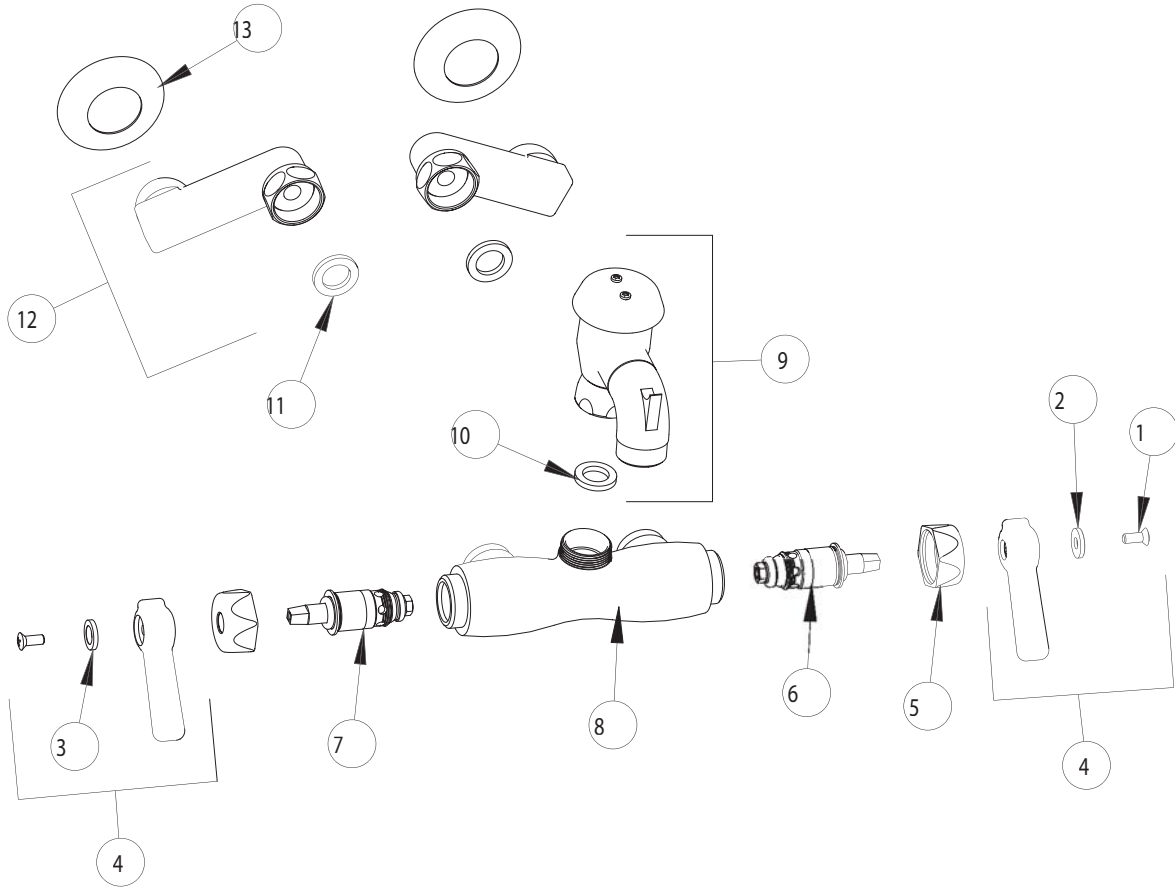

PARTS LIST

BY: JAR
CHK'D:

FINISH:
DATE:

AS SPECIFIED
8-31-01

305-VB

ITEM NO.	PART NO.	DESCRIPTION
1	420-010	SCREW
2	633-123	INDEX BUTTON (BLUE)
3	633-023	INDEX BUTTON (RED)
4	369PR	LEVER HANDLE ASSEMBLY
5	444-005	CAP NUT
6	1-099XT	QUATURN UNIT (RH)
7	1-100XT	QUATURN UNIT (LH)
8	-----	VALVE BODY (NOT SOLD SEPARATELY)
9	305-SVB	SPOUT ASSEMBLY
10	340-004	CELCON WASHER
11	1-011	WASHER
12	H	'H' ARM ASSEMBLY w/WASHER
13	1-055	FLANGE