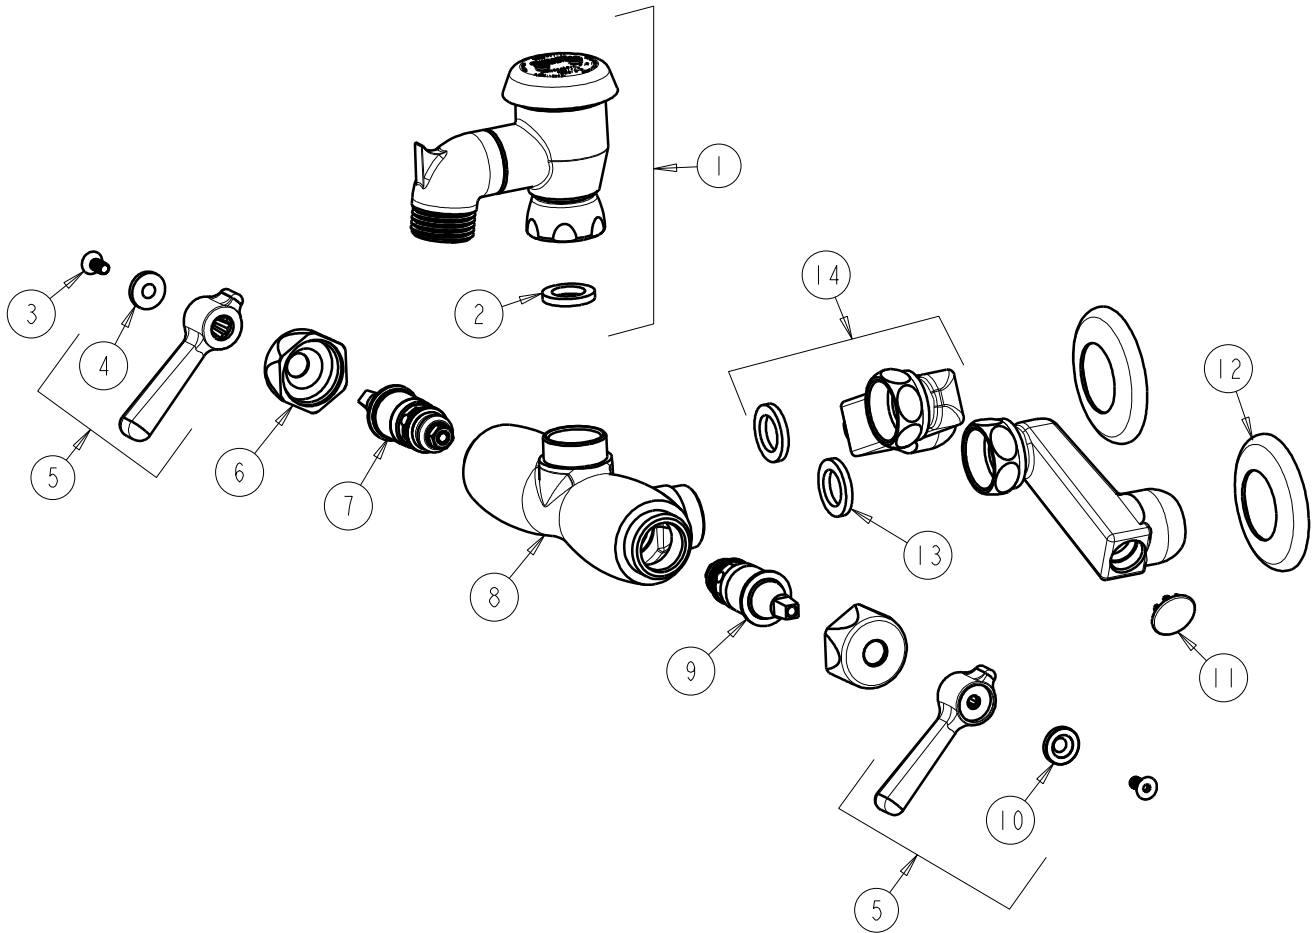

# REPAIR PARTS

BY: JAR DATE: 08-04-09

CHK:  REV:

FITTING NO.

**305-VBRVPHCP**

SUBMITTED MODEL NO.

ITEM NO.

**FOR TECHNICAL ASSISTANCE**  
**1-800-TEC-TRUE (1-800-832-8783)**

ITEM	PART NO.	DESCRIPTION
1	305-SVBJKCP	SERVICE SINK VB SPOUT
2	340-004JKNF	CELCON WASHER
3	420-020JKNF	SCREW, 1/8 FLAT HEX HEAD X 1/2
4	633-023JKNF	INDEX BUTTON (RED)
5	369-PRJKCP	LEVER HANDLE ASSEMBLY (PAIR)
6	444-005JKCP	CAP
7	1-100XTJKNF	QUATURN UNIT (LH)
8	-----	VALVE BODY (NOT SOLD SEPARATELY)
9	1-099XTJKNF	QUATURN UNIT (RH)
10	633-123JKNF	INDEX BUTTON (BLUE)
11	1-144JKCP	BUTTON
12	1-055JKCP	FLANGE
13	1-011JKNF	WASHER, .97 X .62 X .12
14	RJKCP	SUPPLY ARM WITH BUILT-IN SHUT-OFF