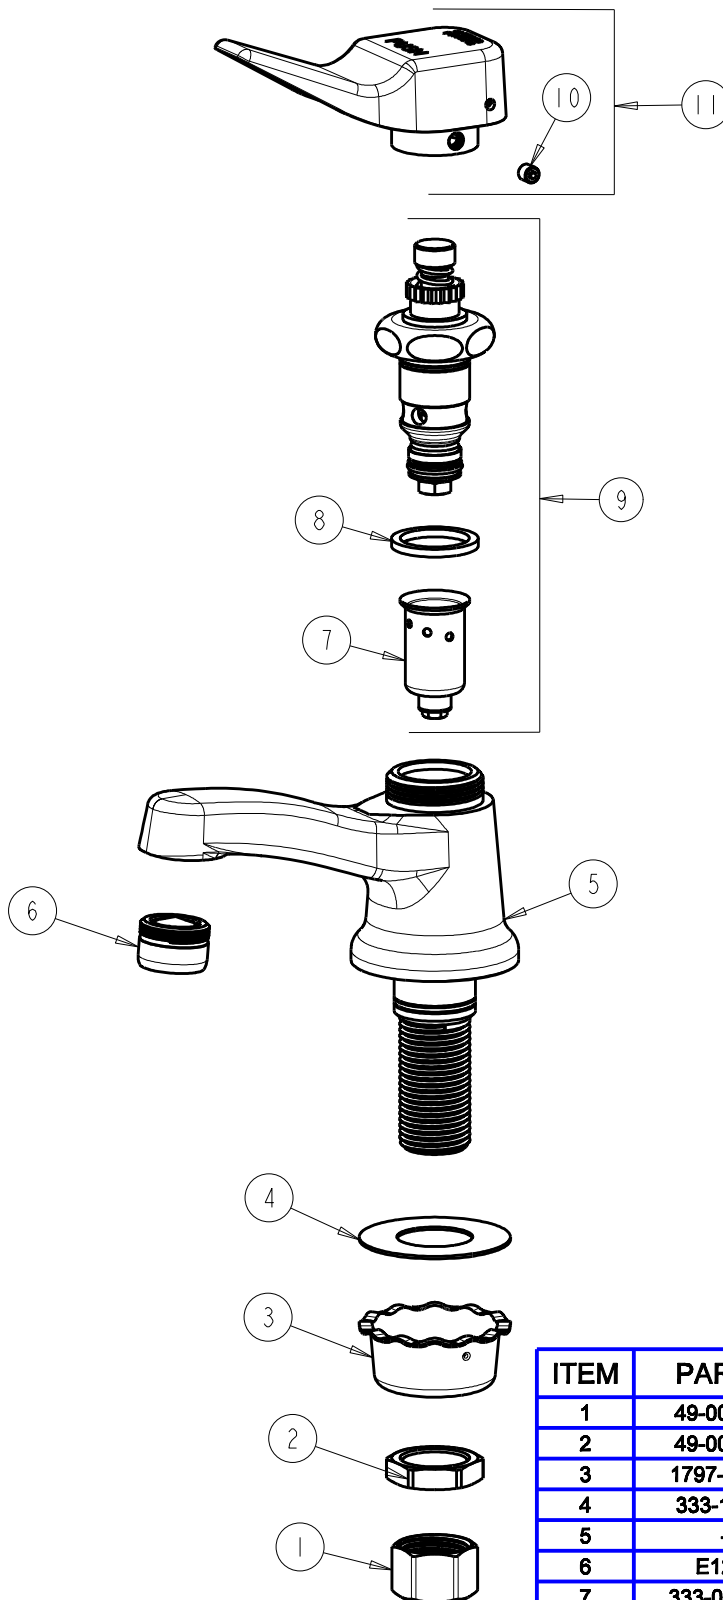

CHICAGO FAUCETS
a Geberit company

2100 South Clearwater Drive
Des Plaines, IL 60018
Phone: 847-803-5000
Fax: 847-803-5454
www.chicagofaucets.com

REPAIR PARTS

FITTING NO.

333-336PSHABCP

SUBMITTED MODEL NO.

ITEM NO.

FOR TECHNICAL ASSISTANCE
1-800-TEC-TRUE (1-800-832-8783)

BY: SID DATE: 05-07-12

CHK: *[Signature]* REV:

ITEM	PART NO.	DESCRIPTION
1	49-005JKRBF	COUPLING NUT
2	49-004JKRBF	LOCKNUT
3	1797-114JKNF	BASIN COCK WASHER
4	333-103JKNF	RUBBER WASHER
5	-----	BODY (NOT SOLD SEPARATELY)
6	E12JKCP	SOFTFLO OUTLET
7	333-073KJKNF	DASHPOT, SLOW
8	1-043JKNF	GASKET, CAP 1 X .80 X .09
9	335-XJKABNF	TIP TAP CARTRIDGE FOR 335X
10	665-016JKNF	SET SCREW
11	336-404KJKCP	PUSH-TILT V.R. HANDLE