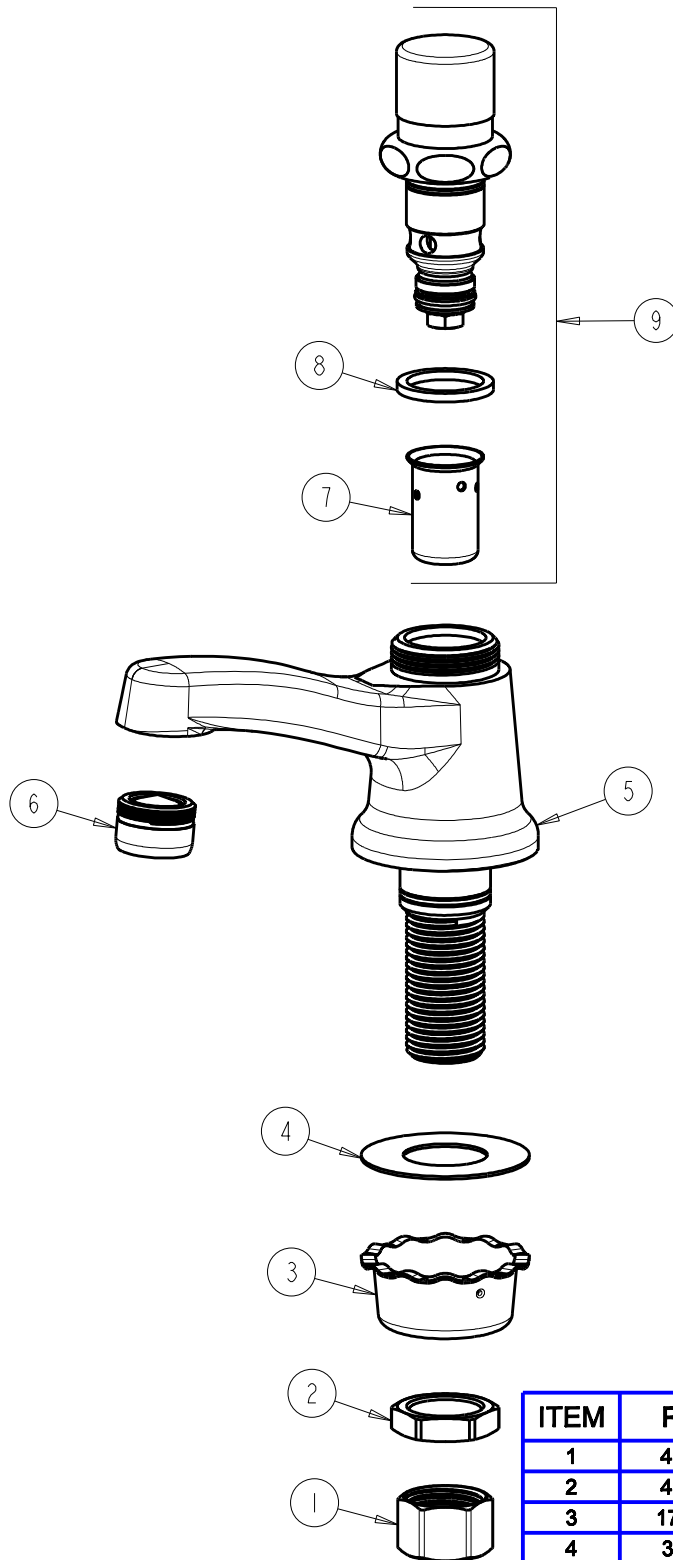

CHICAGO FAUCETS
a Geberit company

2100 South Clearwater Drive
Des Plaines, IL 60018
Phone: 847-803-5000
Fax: 847-803-5454
www.chicagofaucets.com

REPAIR PARTS

FITTING NO.

333-E12PSHABCP

SUBMITTED MODEL NO.

ITEM NO.

BY: SID DATE: 05-07-12

CHK: *[Signature]* REV:

FOR TECHNICAL ASSISTANCE
1-800-TEC-TRUE (1-800-832-8783)

ITEM	PART NO.	DESCRIPTION
1	49-005JKRBF	COUPLING NUT
2	49-004JKRBF	LOCKNUT
3	1797-114JKNF	BASIN COCK WASHER
4	333-103JKNF	RUBBER WASHER
5	-----	BODY (NOT SOLD SEPARATELY)
6	E12JKCP	SOFTFLO OUTLET
7	333-075JKNF	DASHPOT
8	1-043JKNF	GASKET, CAP 1 X .80 X .09
9	333-XPSHJKABNF	PUSH BUTTON UNIT