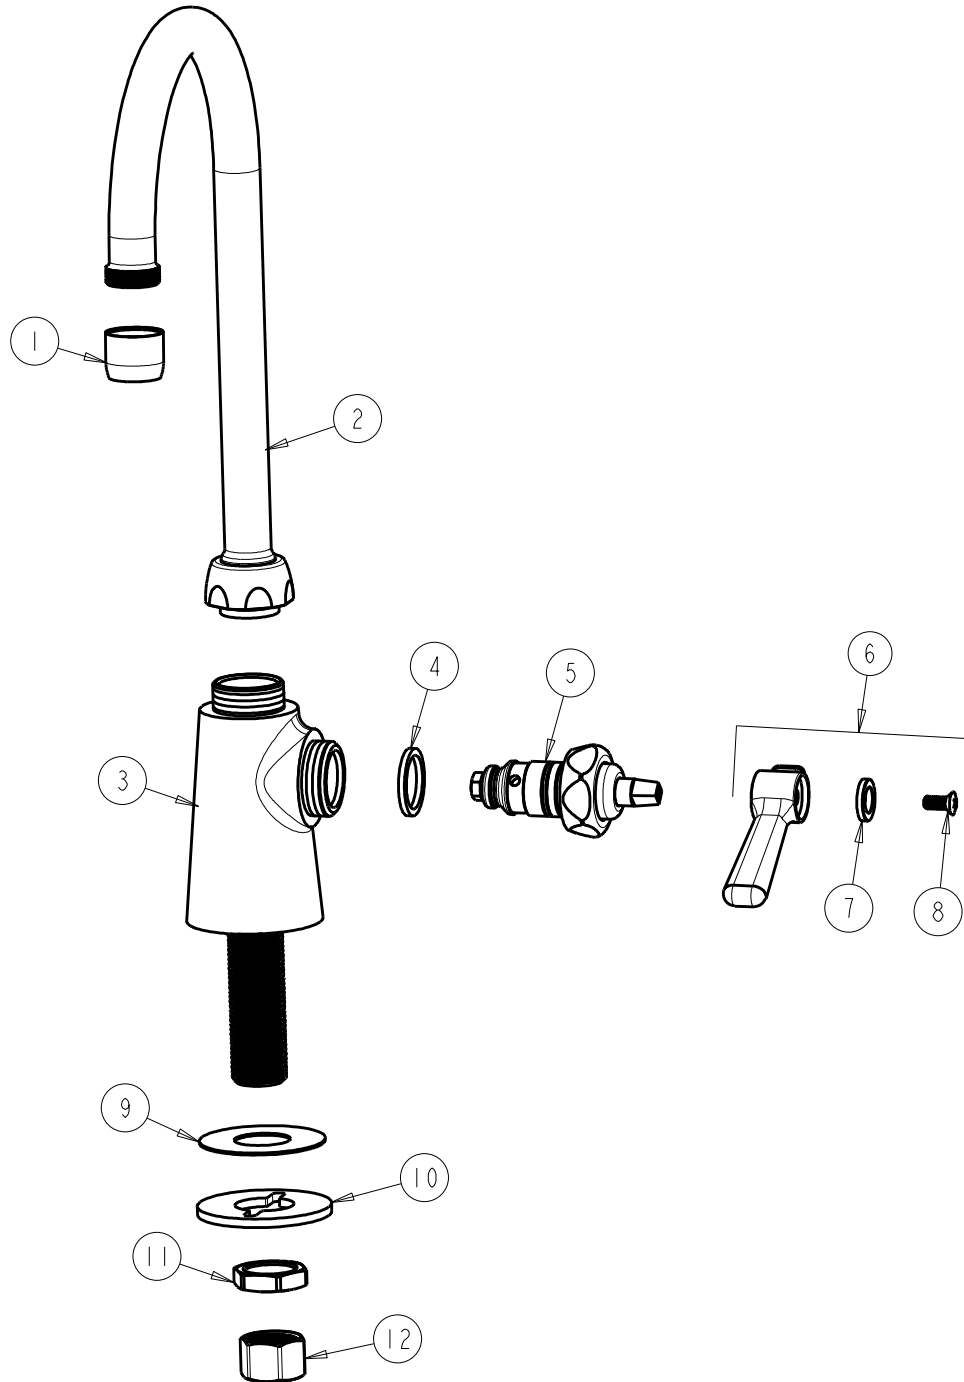

CHICAGO FAUCETS
a Geberit company

2100 South Clearwater Drive
Des Plaines, IL 60018
Phone: 847-803-5000
Fax: 847-803-5454
www.chicagofaucets.com

REPAIR PARTS

FITTING NO.
350-244ABCP
SUBMITTED MODEL NO.

FOR TECHNICAL ASSISTANCE
1-800-TEC-TRUE (1-800-832-8783)

BY: SID DATE: 05-29-12
CHK: *[Signature]* REV:

ITEM NO.

ITEM	PART NO.	DESCRIPTION	ITEM	PART NO.	DESCRIPTION
1	E3JKCP	SOFTFLO AERATOR 2.2 GPM	7	633-123JKNF	INDEX BUTTON (BLUE)
2	GN2AJKABCP	GN SPOUT PLAIN END	8	420-010JKRCF	SCREW, 10-32 UNC PH 1/2
3	---	VALVE BODY (NOT SOLD SEPARATELY)	9	52-007JKNF	WASHER, RUBBER
4	1-043JKNF	GASKET, CAP 1 X .80 X .09	10	807-112JKNF	WASHER
5	826-XJKNF	KLO-SELF CARTRIDGE	11	49-004JKRBF	LOCKNUT
6	369-COLDJKCP	LEVER HANDLE ASSEMBLY	12	49-005JKRBF	COUPLING NUT