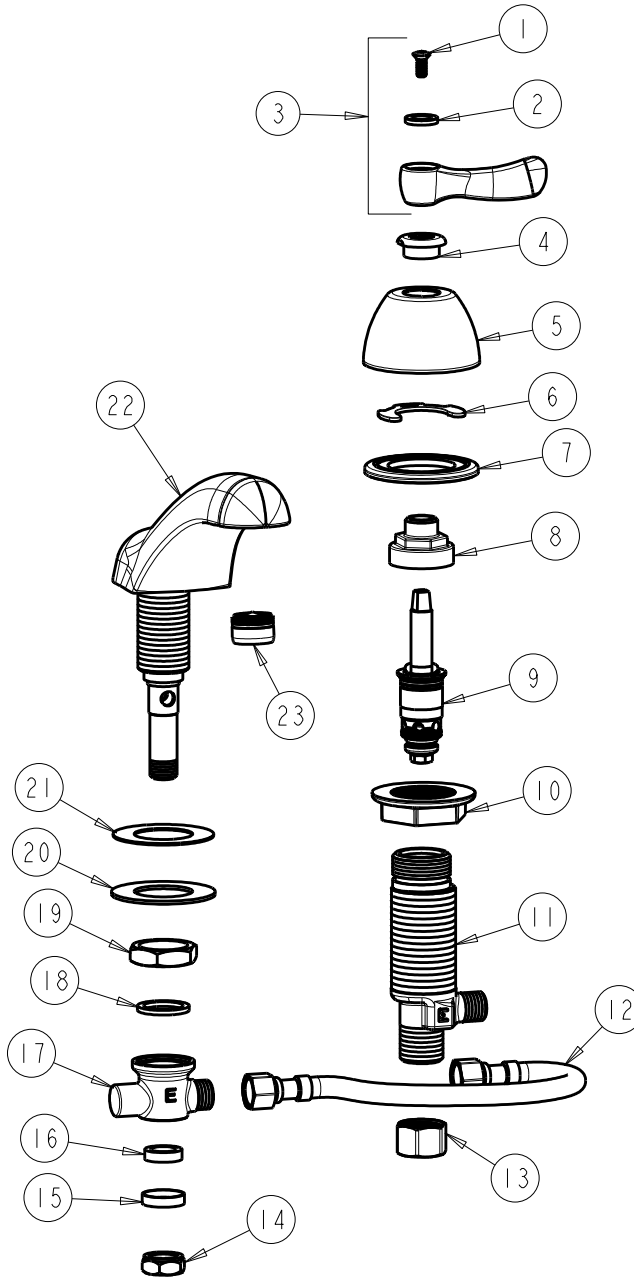

CHICAGO FAUCETS
a Geberit company

2100 South Clearwater Drive
Des Plaines, IL 60018
Phone: 847-803-5000
Fax: 847-803-5454
www.chicagofaucets.com

REPAIR PARTS

FITTING NO.

404-HZCWABCP

SUBMITTED MODEL NO.

ITEM NO.

FOR TECHNICAL ASSISTANCE
1-800-TEC-TRUE (1-800-832-8783)

BY: SID DATE: 07-07-11
CHK: REV:

ITEM	PART NO.	DESCRIPTION	ITEM	PART NO.	DESCRIPTION
1	420-010JKRCF	SCREW, 10-32 UNC PH 1/2	13	49-005JKRBF	COUPLING NUT
2	633-123JKNF	INDEX BUTTON (BLUE)	14	689-013JKRBF	LOCKNUT FOR LAVATORY FITTINGS
3	390-COLDJKCP	LEVER HANDLE ASSEMBLY	15	250-087JKRBF	RETAINER
4	422-113JKCP	ESCUTCHEON NUT	16	1797-029JKNF	RUBBER WASHER
5	250-082JKCP	ESCUTCHEON	17	785-113JKRBF	TEE CONNECTION
6	200-009JKNF	CLIP, RETAIN	18	250-200JKNF	GASKET
7	888-026JKNF	WASHER, SEALING	19	250-054JKRBF	LOCKNUT
8	274-014JKRBF	NUT, CAP	20	50-014JKNF	STEEL WASHER
9	377-XTRHJKABNF	RH QUATURN CARTRIDGE	21	739-056JKNF	RUBBER WASHER
10	250-004JKNF	LOCKNUT	22	401-304JKCP	SPOUT ASSEMBLY
11	250-075JKRBF	BODY, VALVE	23	E12JKCP	SOFTFLO OUTLET
12	250-001KJKNF	HOSE, 3/8 X 3/8			