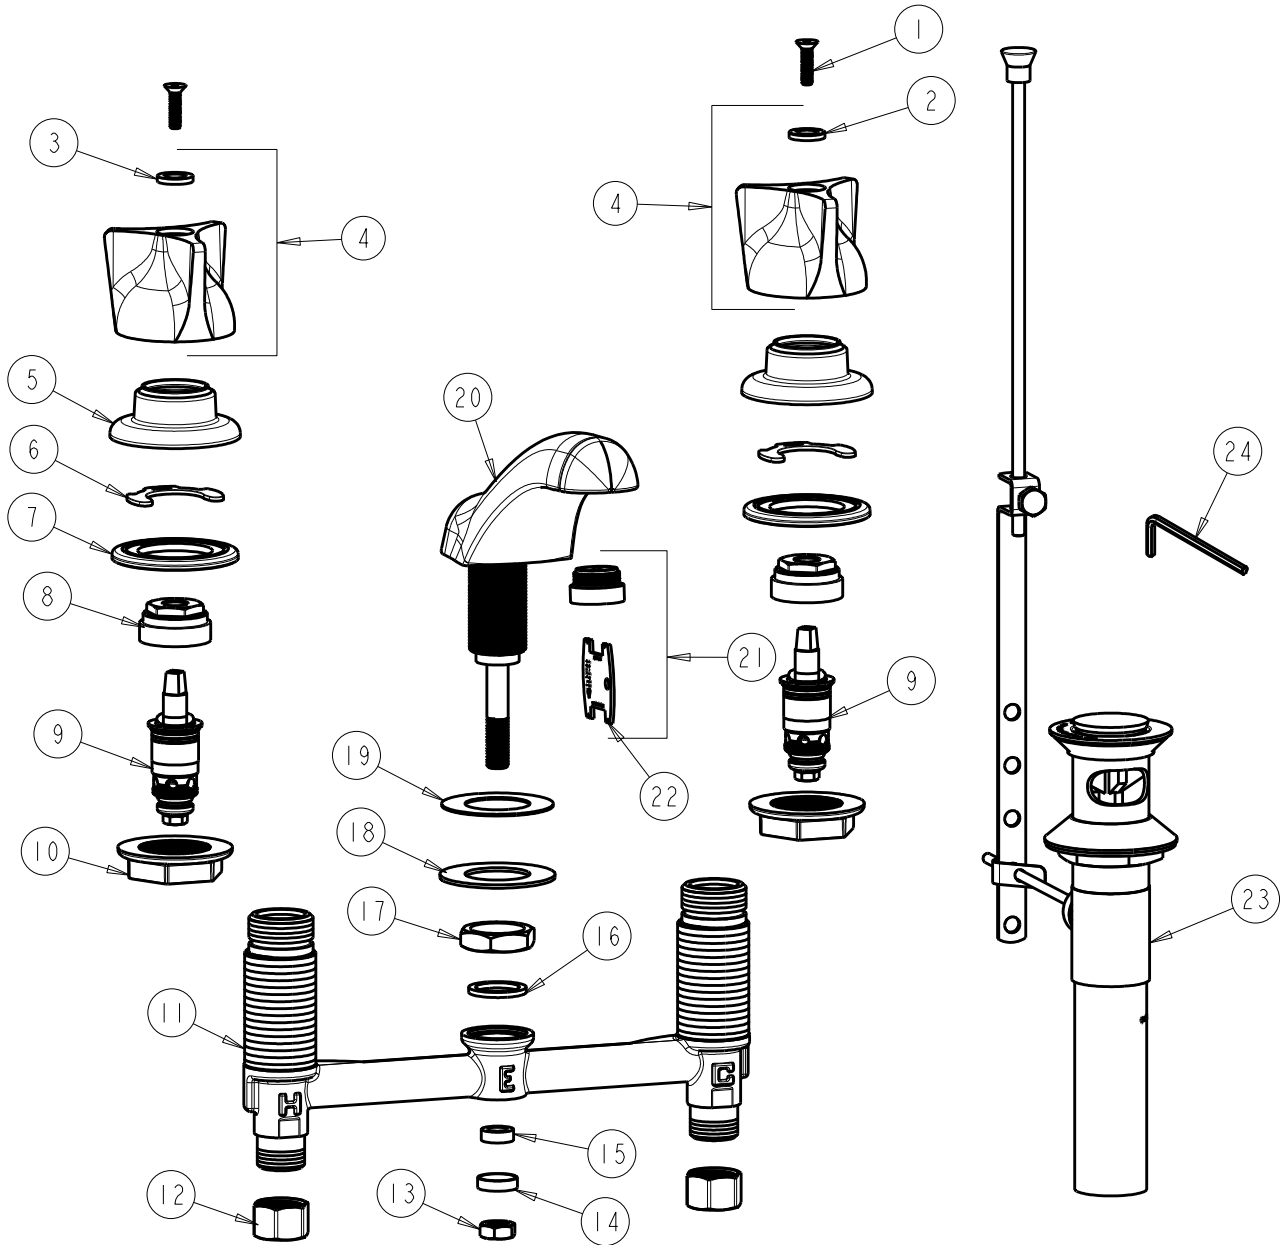

**CHICAGO FAUCETS**  
a Geberit company

2100 South Clearwater Drive  
Des Plaines, IL 60018  
Phone: 847-803-5000  
Fax: 847-803-5454  
www.chicagofaucets.com

**REPAIR PARTS**

FITTING NO.  
**404-V950POABCP**

SUBMITTED MODEL NO.

**FOR TECHNICAL ASSISTANCE**  
1-800-TEC-TRUE (1-800-832-8783)

BY: SID DATE: 07-07-11

CHK: REV:

ITEM NO.

ITEM	PART NO.	DESCRIPTION	ITEM	PART NO.	DESCRIPTION
1	420-021JKNF	SCREW, 1/8 FLAT HEX HEAD X 1/2	13	689-113JKRBF	NUT, 3/8-24 UNF X .56 X .22
2	633-123JKNF	INDEX BUTTON (BLUE)	14	250-187JKRBF	RETAINER
3	633-023JKNF	INDEX BUTTON (RED)	15	1797-129JKNF	RUBBER WASHER
4	950-PRJKCP	3-WING HANDLE ASSEMBLY (PAIR)	16	250-200JKNF	GASKET
5	250-083JKCP	ESCUTCHEON	17	250-054JKRBF	LOCKNUT
6	200-009JKNF	CLIP, RETAIN	18	50-014JKNF	STEEL WASHER
7	888-026JKNF	WASHER, SEALING	19	739-056JKNF	RUBBER WASHER
8	400-004JKRBF	NUT, CAP	20	741-301JKKCP	CAST SPOUT ASSEMBLY
9	1-100XTJKABNF	QUATURN UNIT (LH)	21	E12VPJKCP	V.R. SOFTFLO AERATOR W/ KEY
10	250-004JKNF	LOCKNUT	22	3-024JKRCF	KEY, VP
11	—	BODY, VALVE	23	1222-KJKCP	POP-UP WASTE
12	49-005JKRBF	COUPLING NUT	24	420-022KJNF	WRENCH, VP 1/8 HEX