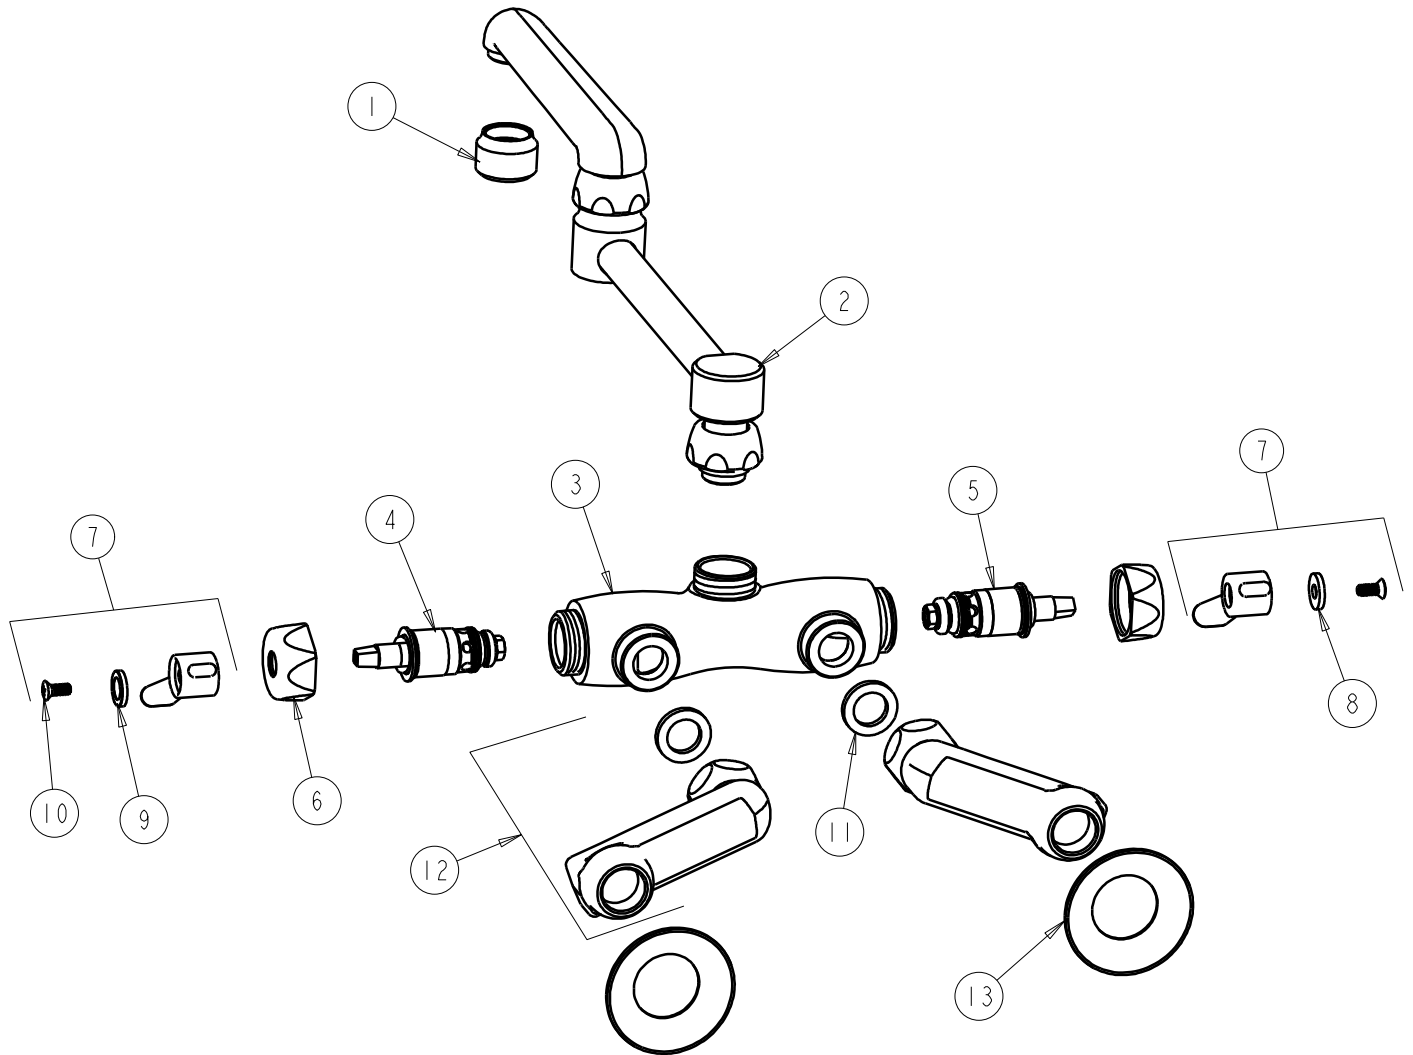

CHICAGO FAUCETS
a Geberit company

2100 South Clearwater Drive
Des Plaines, IL 60018
Phone: 847-803-5000
Fax: 847-803-5454
www.chicagofaucets.com

REPAIR PARTS

FITTING NO.

445-DJ13E2CP

SUBMITTED MODEL NO.

ITEM NO.

FOR TECHNICAL ASSISTANCE
1-800-TEC-TRUE (1-800-832-8783)

BY: SID DATE: 09-24-09

CHK: *[Signature]* REV:

ITEM	PART NO.	DESCRIPTION	ITEM	PART NO.	DESCRIPTION
1	E2JKRCF	E2 3/4" HOSE THREAD OUTLET	8	633-023JKNF	INDEX BUTTON (RED)
2	DJ13LESSE3JKCP	FOR PARTS SEE DJ13LESSE3JKCP	9	633-123JKNF	INDEX BUTTON (BLUE)
3	---	VALVE BODY (NOT SOLD SEPARATELY)	10	420-010JKRCF	SCREW, 10-32 UNC PH 1/2
4	1-099XTJKNF	QUATURN UNIT (RH)	11	1-011JKNF	WASHER, .97 X .62 X .12
5	1-100XTJKNF	QUATURN UNIT (LH)	12	HJKCP	'H' ARM ASSEMBLY w/WASHER
6	444-005JKCP	CAP	13	1-055JKCP	FLANGE
7	369-PRJKCP	LEVER HANDLE ASSEMBLY (PAIR)			