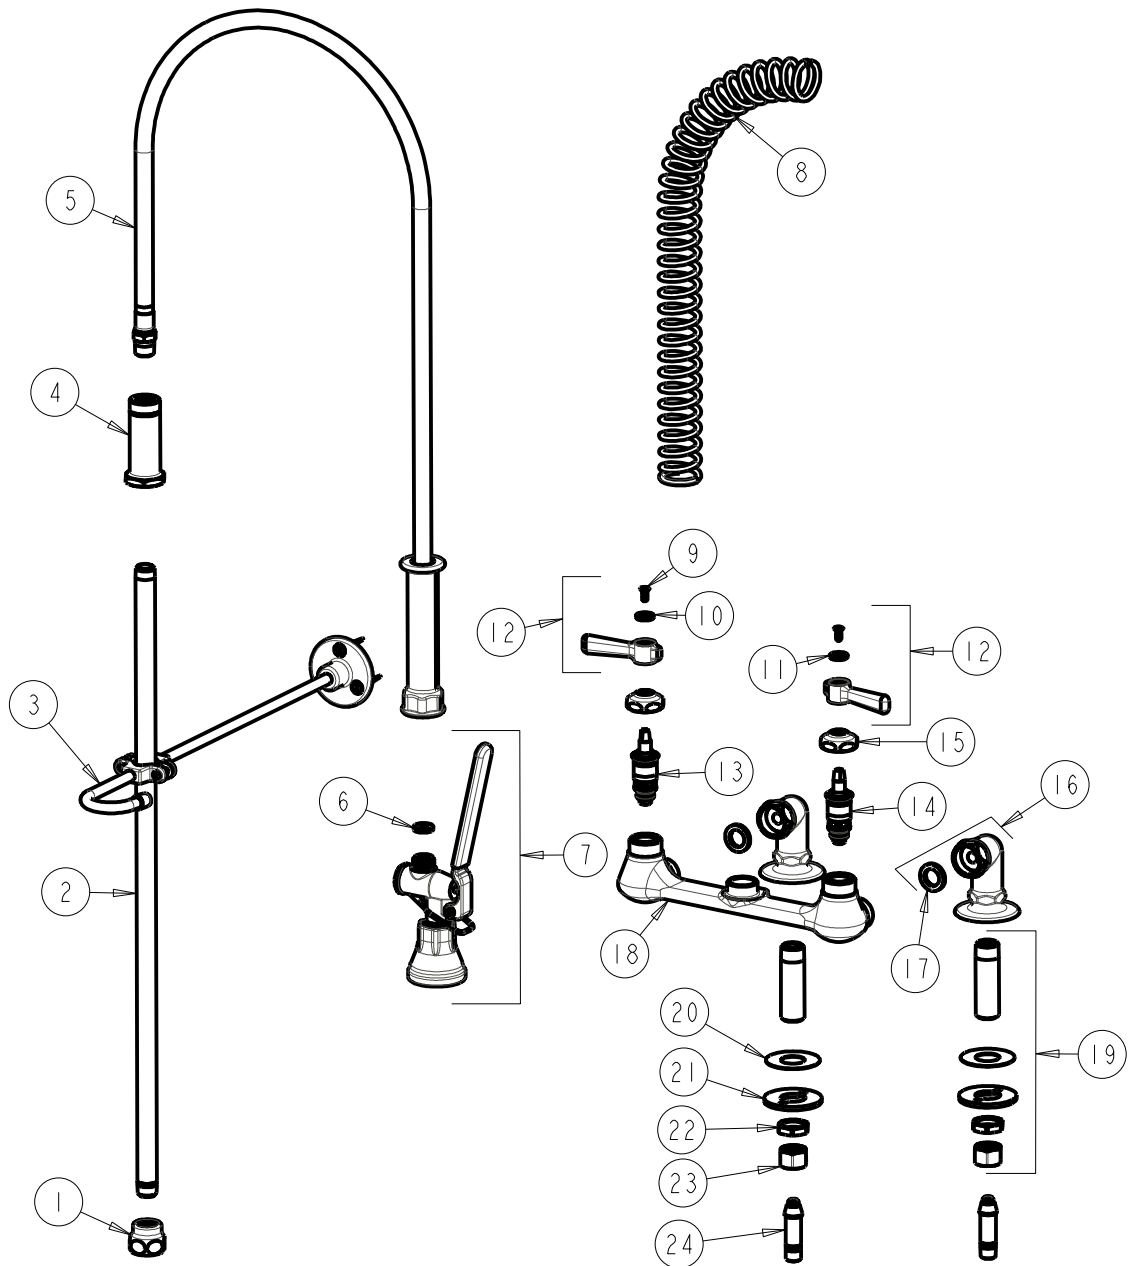

CHK: *[Signature]* REV:

FITTING NO.

**510-SSABCP**

SUBMITTED MODEL NO.

ITEM NO.

**FOR TECHNICAL ASSISTANCE**  
1-800-TEC-TRUE (1-800-832-8783)

ITEM	PART NO.	DESCRIPTION	ITEM	PART NO.	DESCRIPTION
1	BA2JKABCP	ADAPTER 3/8 NPT X 1 1/16-18 UNEF	13	1-100XTJKABNF	QUATURN CARTRIDGE (LH)
2	919-039JKABCP	3/8" NPT X 23" RISER	14	1-099XTJKABNF	QUATURN CARTRIDGE (RH)
3	902-MHJKCP	PIPE STRAP AND HOOK ASSEMBLY	15	1-214JKCP	CAP
4	919-038JKABCP	GUIDE SHANK	16	SSJKABCP	ANGLE SHANK ASEMBLY w/ WASHER
5	83-44ABNF	44" HOSE AND HANDLE ASSEMBLY	17	1-011JKNF	WASHER, .97 X .62 X .12
6	919-243JKNF	GASKET, .685 X .375 X .125	18	----	VALVE BODY (NOT SOLD SEPARATELY)
7	90-LABCP	PRE-RINSE VALVE, LOW FLOW	19	748-002KJKABRBF	SHANK ASSEMBLY
8	919-014JKCP	SPRING	20	52-007JKNF	WASHER, RUBBER
9	420-010JKRCF	SCREW, 10-32 UNC PH 1/2	21	807-112JKNF	WASHER
10	633-023JKNF	INDEX BUTTON (RED)	22	49-004JKRBF	LOCKNUT
11	633-123JKNF	INDEX BUTTON (BLUE)	23	49-005JKRBF	COUPLING NUT
12	369-PRJKCP	LEVER HANDLE ASSEMBLY (PAIR)	24	58-018KJKABRBF	TAILPIECE