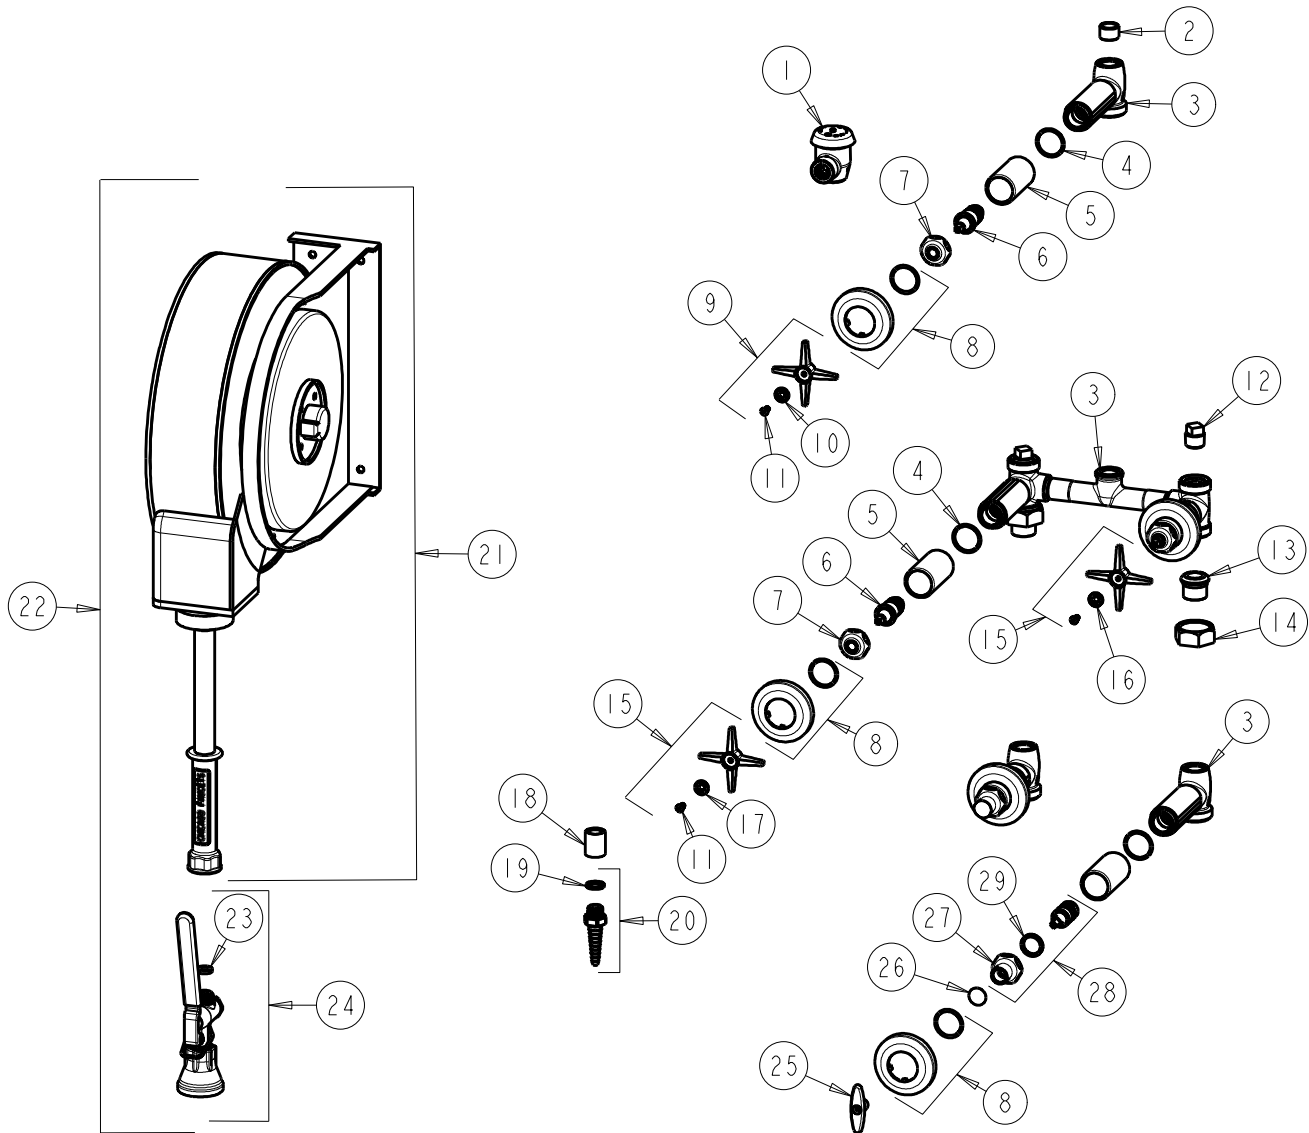

**CHICAGO FAUCETS**  
a Geberit company

2100 South Clearwater Drive  
Des Plaines, IL 60018  
Phone: 847-803-5000  
Fax: 847-803-5454  
www.chicagofaucets.com

# REPAIR PARTS

BY: JAR DATE: 10-02-02  
CHK: REV: 07-19-11

FITTING NO.  
**536-537WCNF**  
SUBMITTED MODEL NO.

ITEM NO.

**FOR TECHNICAL ASSISTANCE**  
1-800-TEC-TRUE (1-800-832-8783)

ITEM	PART NO.	DESCRIPTION	ITEM	PART NO.	DESCRIPTION
1	893-CP	FOR PARTS SEE 893	16	633-123JKNF	INDEX BUTTON (BLUE)
2	170-024JKRCF	BUSHING	17	633-023JKNF	INDEX BUTTON (RED)
3	---	VALVE BODY (NOT SOLD SEPARATELY)	18	777-027JKCP	COUPLING
4	5235-107JKNF	O-RING	19	229-003JKNF	WASHER
5	5235-106JKCP	SLEEVE	20	E7FCJKCP	NOZZLE
6	217-XTLHJKNF	SLO-COMPRESSION UNIT (LH)	21	---	HOSE REEL, RETRACT
7	1-214JKCP	CAP	22	537-WCLESS80NF	HOSE REEL
8	633-201JKCP	FLANGE & O-RING	23	919-243JKNF	GASKET, .685 X .375 X .125
9	633-PLJKCP	4-ARM CROSS HANDLE	24	90-HABCP	SPRAY, FOR PARTS SEE 90-HABCP
10	633-223JKNF	INDEX BUTTON (WHITE)	25	293-006JKRCF	TEE HANDLE & SCREW
11	420-010JKRCF	SCREW, 10-32 UNC PH 1/2	26	1-144JKCP	BUTTON
12	234-032JKRCF	1/2 NPT PLUG	27	1-246JKCP	NUT, CAP LOOSE KEY 1-1/8-18 UNEF
13	177-003JKCP	UNION TAILPIECE	28	376-CXJKNF	SLO-COMP INTEGRAL CHECK UNIT
14	177-002JKCP	UNION NUT	29	1-043JKNF	GASKET, CAP 1 X .80 X .09
15	633-PRJKCP	4-ARM HANDLE ASSEMBLY			