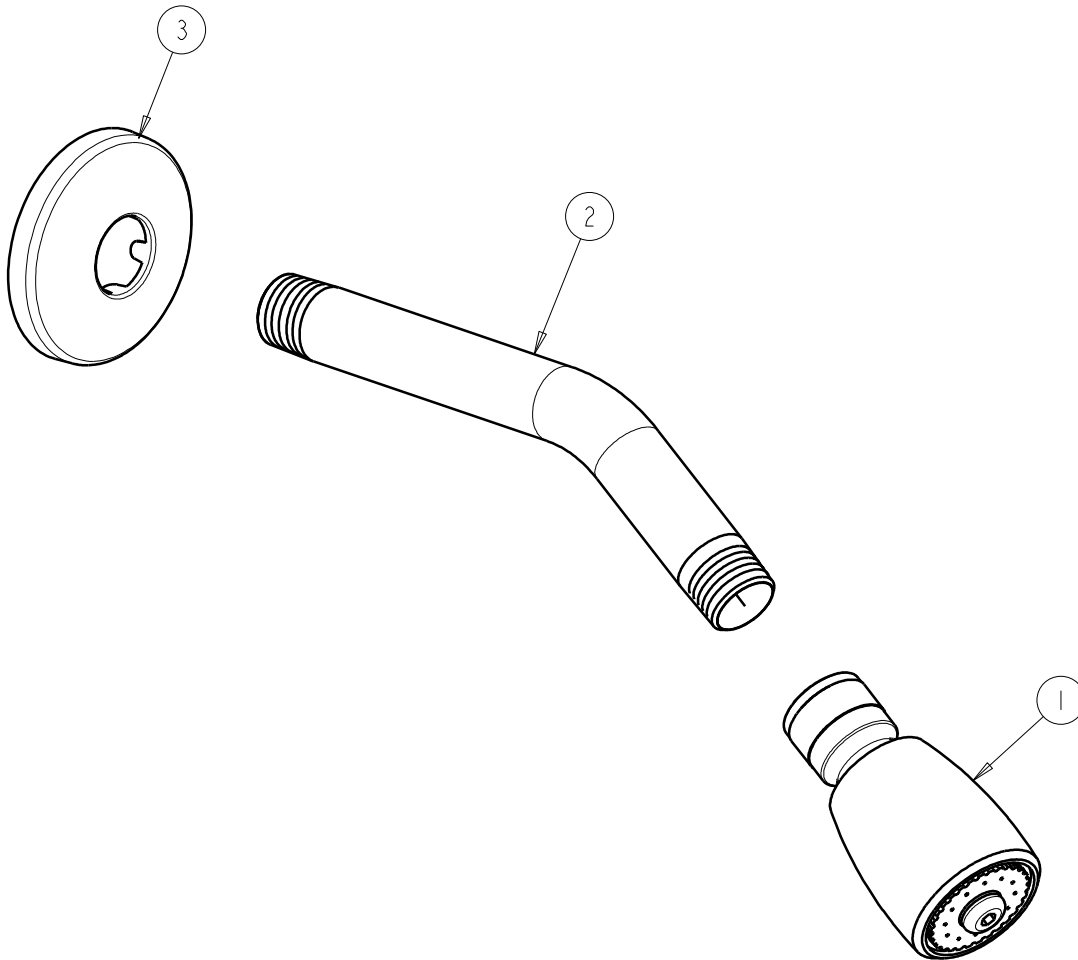

CHICAGO FAUCETS
 a Geberit company

2100 South Clearwater Drive
 Des Plaines, IL 60018
 Phone: 847-803-5000
 Fax: 847-803-5454
 www.chicagofaucets.com

REPAIR PARTS

FITTING NO.

620-AVPCP

SUBMITTED MODEL NO.

ITEM NO.

BY: SID DATE: 03-02-10

CHK: *[Signature]* REV:

FOR TECHNICAL ASSISTANCE
 1-800-TEC-TRUE (1-800-832-8783)

ITEM	PART NO.	DESCRIPTION
1	620-VPCP	SHOWER HEAD V.P.
2	415-021JKCP	TUBE-SHOWER ARM
3	749-016JKCP	FLANGE