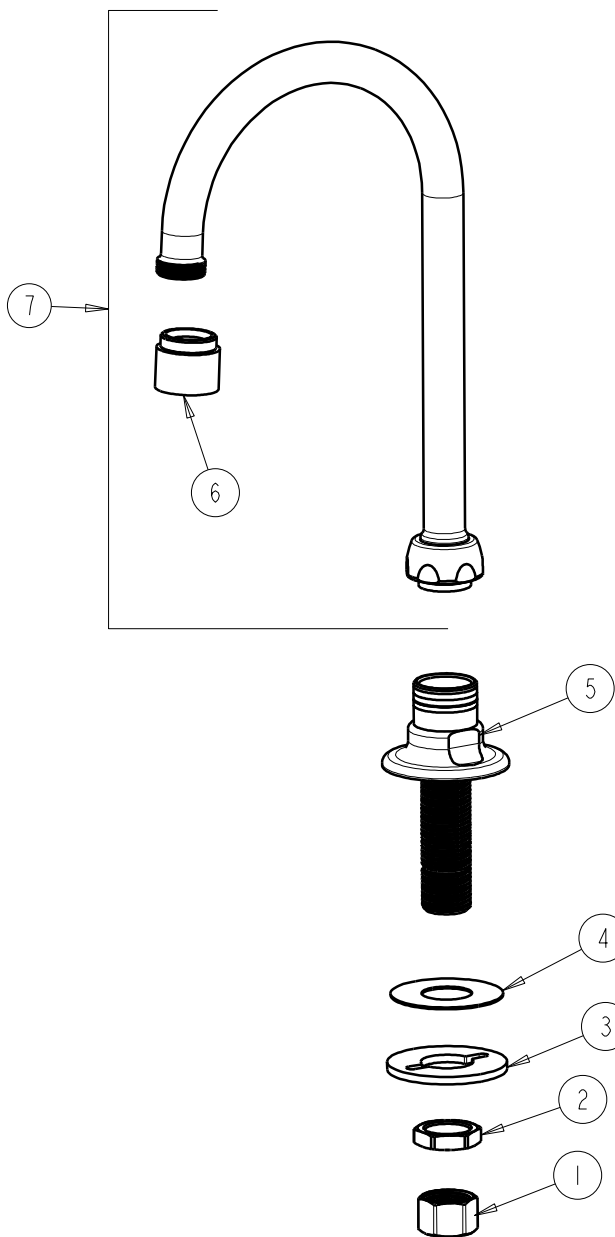

FITTING NO.

**626-E29VPABCP**

SUBMITTED MODEL NO.

ITEM NO.

**FOR TECHNICAL ASSISTANCE**  
1-800-TEC-TRUE (1-800-832-8783)

ITEM	PART NO.	DESCRIPTION
1	49-005JKRBF	COUPLING NUT
2	49-004JKRBF	LOCKNUT
3	807-112JKNF	WASHER
4	52-007JKNF	WASHER, RUBBER
5	---	FLANGE
6	E29VPJKCP	LAM A-FLO OUTLET
7	GN2AE29VPJKCP	FOR PARTS SEE GN2AE29VPJKCP