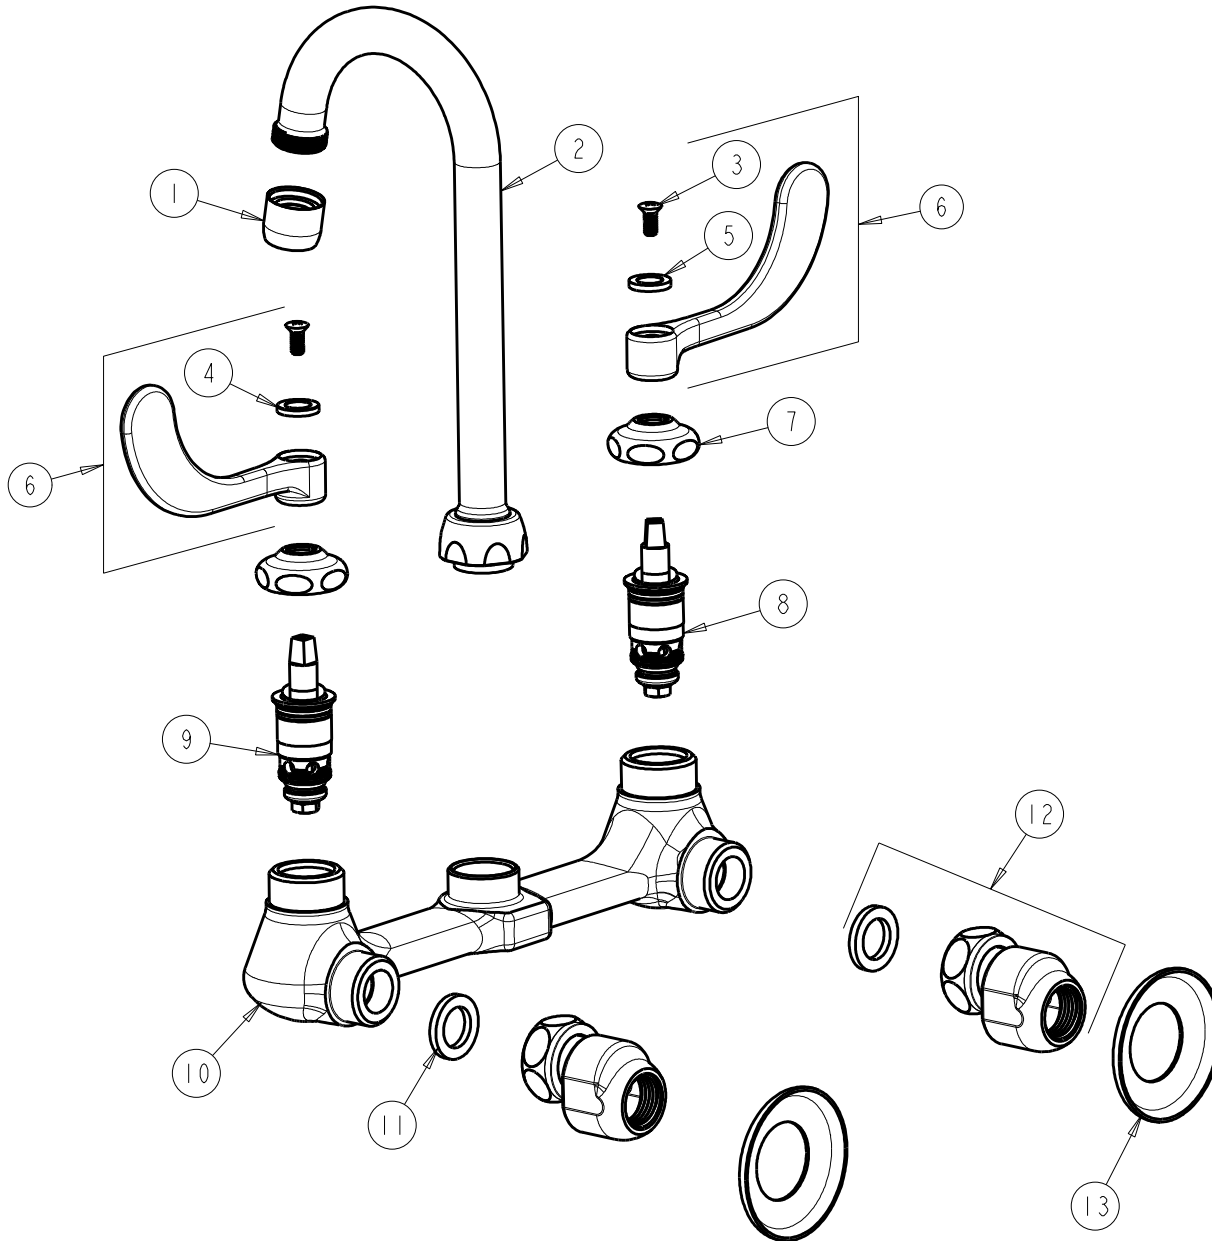

CHICAGO FAUCETS
a Geberit company

2100 South Clearwater Drive
Des Plaines, IL 60018
Phone: 847-803-5000
Fax: 847-803-5454
www.chicagofaucets.com

REPAIR PARTS

BY: SID DATE: 10-04-11
CHK: *[Signature]* REV:

FITTING NO.

631-ABCP

SUBMITTED MODEL NO.

ITEM NO.

FOR TECHNICAL ASSISTANCE
1-800-TEC-TRUE (1-800-832-8783)

ITEM	PART NO.	DESCRIPTION	ITEM	PART NO.	DESCRIPTION
1	E3JKCP	SOFTFLO AERATOR OUTLET	8	1-100XTJKABNF	QUATURN UNIT (LH)
2	GN1AJKCP	SPOUT	9	1-099XTJKABNF	QUATURN CARTRIDGE (RH)
3	420-010JKRCF	SCREW, 10-32 UNC PH 1/2	10	---	VALVE BODY (NOT SOLD SEPARATELY)
4	633-123JKNF	INDEX BUTTON (BLUE)	11	1-011JKNF	WASHER, .97 X .62 X .12
5	633-023JKNF	INDEX BUTTON (RED)	12	GJKABCP	ARM ASSEMBLY w/WASHER
6	317-PRJKCP	HANDLE, 4" WRISTBLADE (PAIR)	13	1-055JKCP	FLANGE
7	1-214JKCP	CAP			