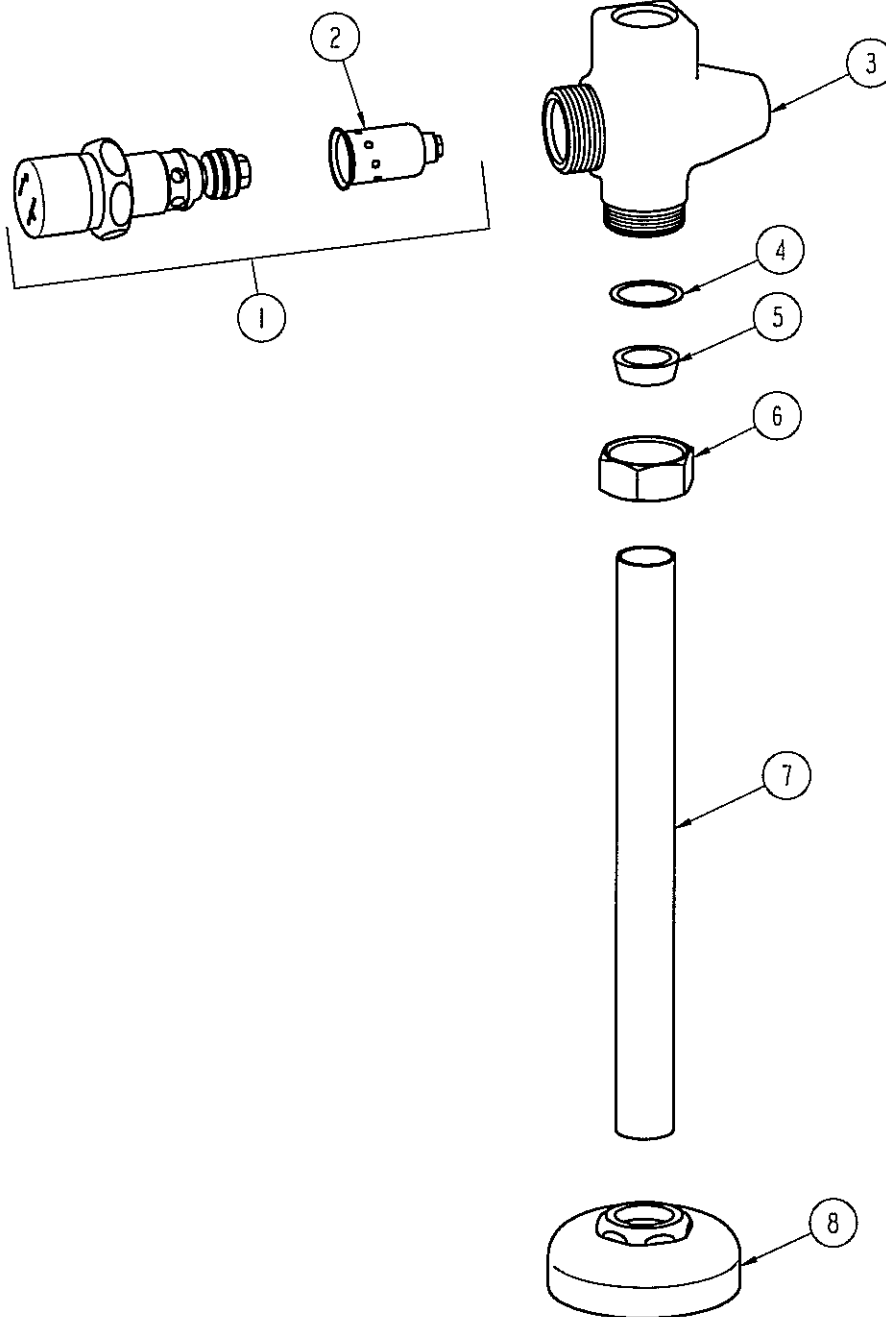

PARTS LIST

BY: SID
CHK'D: SID

CHICAGO FAUCETS
Last As Long As The Building

FINISH: AS SPECIFIED
DATE: 10-07-02

733

ITEM NO.	PART NO.	DESCRIPTION	ITEM NO.	PART NO.	DESCRIPTION
1	333-XSLOPSH	SLOW PUSH-BUTTON UNIT	6	702-002	NUT
2	333-073K	SLOW DASHPOT ASSEMBLY	7	732-001	TUBE
3	-----	VALVE BODY (NOT SOLD SEPARATELY)	8	142-PP	FLANGE ASSEMBLY PRE-PACK
4	702-012	WASHER			
5	93-033	RUBBER WASHER			