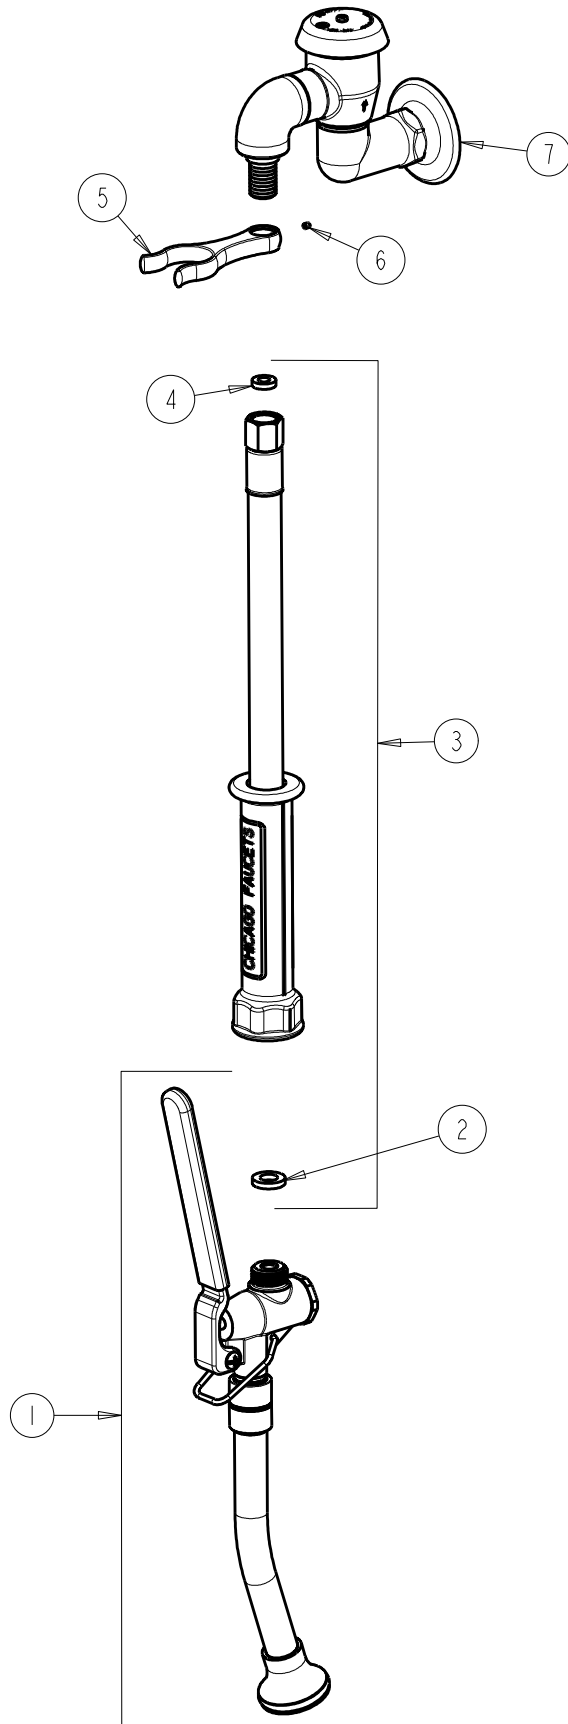

CHICAGO FAUCETS 

a Geberit company

2100 South Clearwater Drive
Des Plaines, IL 60018
Phone: 847-803-5000
Fax: 847-803-5454
www.chicagofaucets.com

REPAIR PARTS

BY: JAR DATE: 05-17-11

CHK:  REV:

FITTING NO.

778-SVB777-21KCP

SUBMITTED MODEL NO.

ITEM NO.

FOR TECHNICAL ASSISTANCE
1-800-TEC-TRUE (1-800-832-8783)

ITEM	PART NO.	DESCRIPTION
1	777-021KJKCP	FOR PARTS SEE 777-021KJKCP
2	919-243JKNF	GASKET, .685 X .375 X .125
3	739-053KJKNF	HOSE, WHITE VINYL 53" W/ WASHERS
4	739-051JKNF	GASKET, 1/2 X 1/4 X 1/8
5	----	FORK (NOT SOLD SEPARATELY)
6	777-013JKNF	SCREW, SET 6-32 X 1/8
7	----	VALVE BODY (NOT SOLD SEPARATELY)