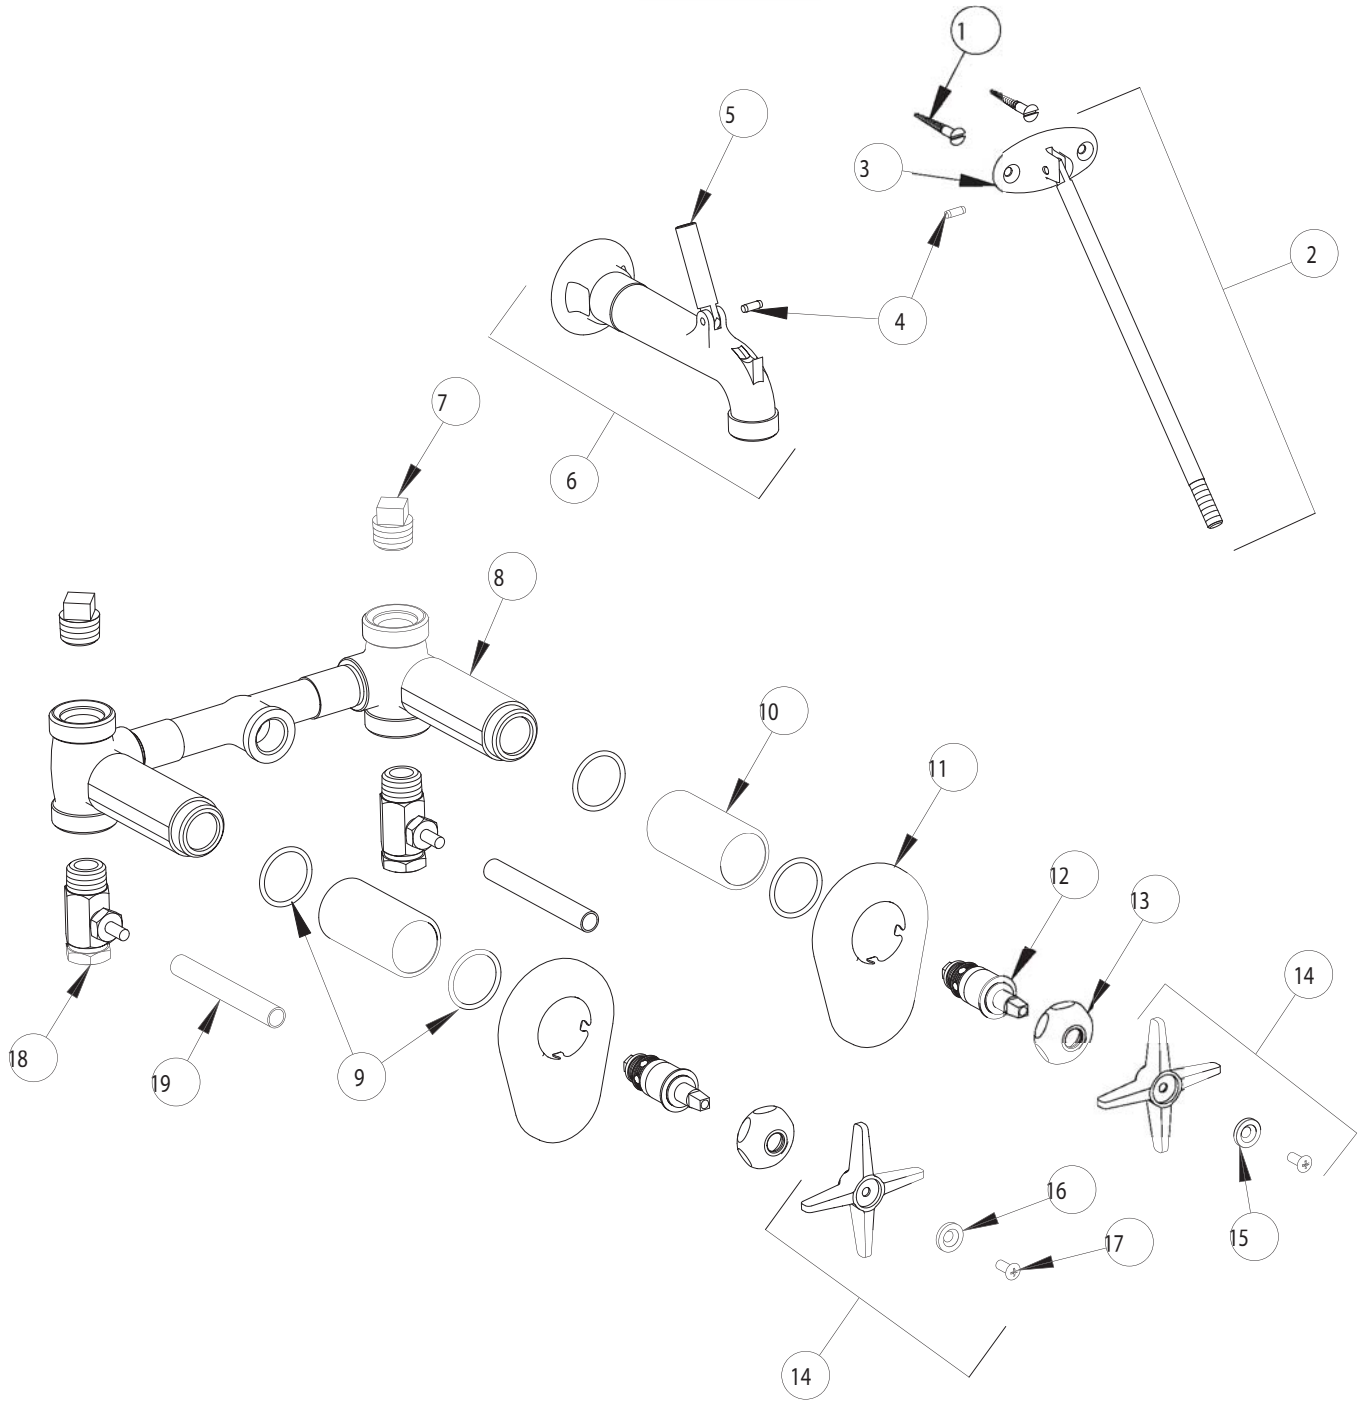

# PARTS LIST

BY: JAR  
CHK'D:

FINISH:  
DATE:

AS SPECIFIED  
9-24-01

782-IS

ITEM NO.	PART NO.	DESCRIPTION	ITEM NO.	PART NO.	DESCRIPTION
1	173-006	FLAT HEAD WOOD SCREW	11	769-201	WALL FLANGE
2	173-003K	ROD ASSEMBLY	12	217XTLH	SLO-COMPRESSION UNIT (LH)
3	173-105	WALL BRACKET	13	1-214	CAP
4	50-007	PIN	14	633-HOT	4-ARM CROSS HANDLE ASSEMBLY
5	173-026	SLEEVE	15	633-123	INDEX BUTTON (BLUE)
6	782-001K	SPOUT ASSEMBLY	16	633-023	INDEX BUTTON (RED)
7	234-032	1/2 NPT PLUG	17	420-010	SCREW
8	-----	VALVE BODY (NOT SOLD SEPARATELY)	18	769-013K	INTEGRAL STOP VALVE
9	5235-107	O-RING	19	769-005	INTEGRAL STOP SLEEVE
10	5235-106	SLEEVE			