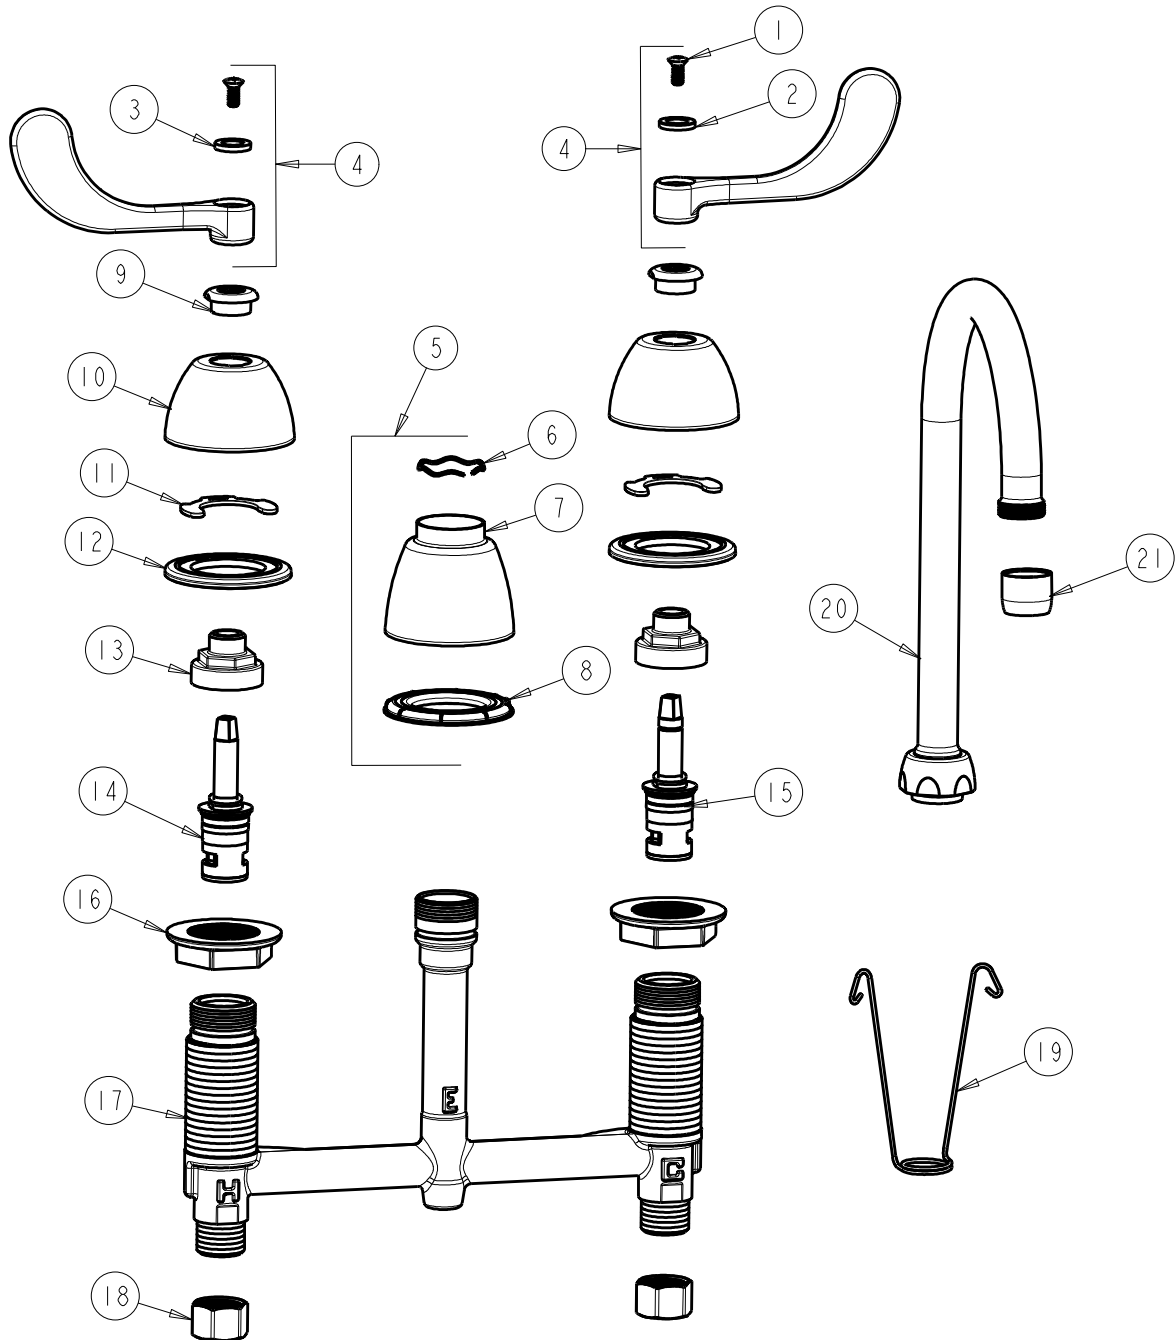

CHICAGO FAUCETS
a Geberit company

2100 South Clearwater Drive
Des Plaines, IL 60018
Phone: 847-803-5000
Fax: 847-803-5454
www.chicagofaucets.com

REPAIR PARTS

FITTING NO.

786-E35XKABCP

SUBMITTED MODEL NO.

ITEM NO.

FOR TECHNICAL ASSISTANCE
1-800-TEC-TRUE (1-800-832-8783)

BY: SID DATE: 07-12-11
CHK: REV: 04-26-12

ITEM	PART NO.	DESCRIPTION	ITEM	PART NO.	DESCRIPTION
1	420-010JKRCF	SCREW, 10-32 UNC PH 1/2	12	888-026JKNF	WASHER, SEALING
2	633-123JKNF	INDEX BUTTON (BLUE)	13	274-014JKRBF	NUT, CAP
3	633-023JKNF	INDEX BUTTON (RED)	14	377-XKLHJKABNF	LH CERAMIC CARTRIDGE 1/4
4	317-PRJKCP	HANDLE, 4" WRISTBLADE (PAIR)	15	377-XKRHJKABNF	RH CERAMIC CARTRIDGE 1/4
5	785-400JKCP	SPOUT ESCUTCHEON KIT	16	250-004JKNF	LOCKNUT
6	50-038JKNF	WAVE WASHER	17	---	BODY, VALVE
7	785-400JKCP	ESCUTCHEON, SPOUT BASE	18	49-005JKRBF	COUPLING NUT
8	888-027JKNF	SPOUT ESCUTCHEON WASHER	19	200-008JKNF	HANGER
9	422-113JKCP	ESCUTCHEON NUT	20	GN2AJKCP	SPOUT
10	250-082JKCP	ESCUTCHEON	21	E35JKCP	SOFTFLO AERATOR 1.5 GPM
11	200-009JKNF	CLIP, RETAIN			