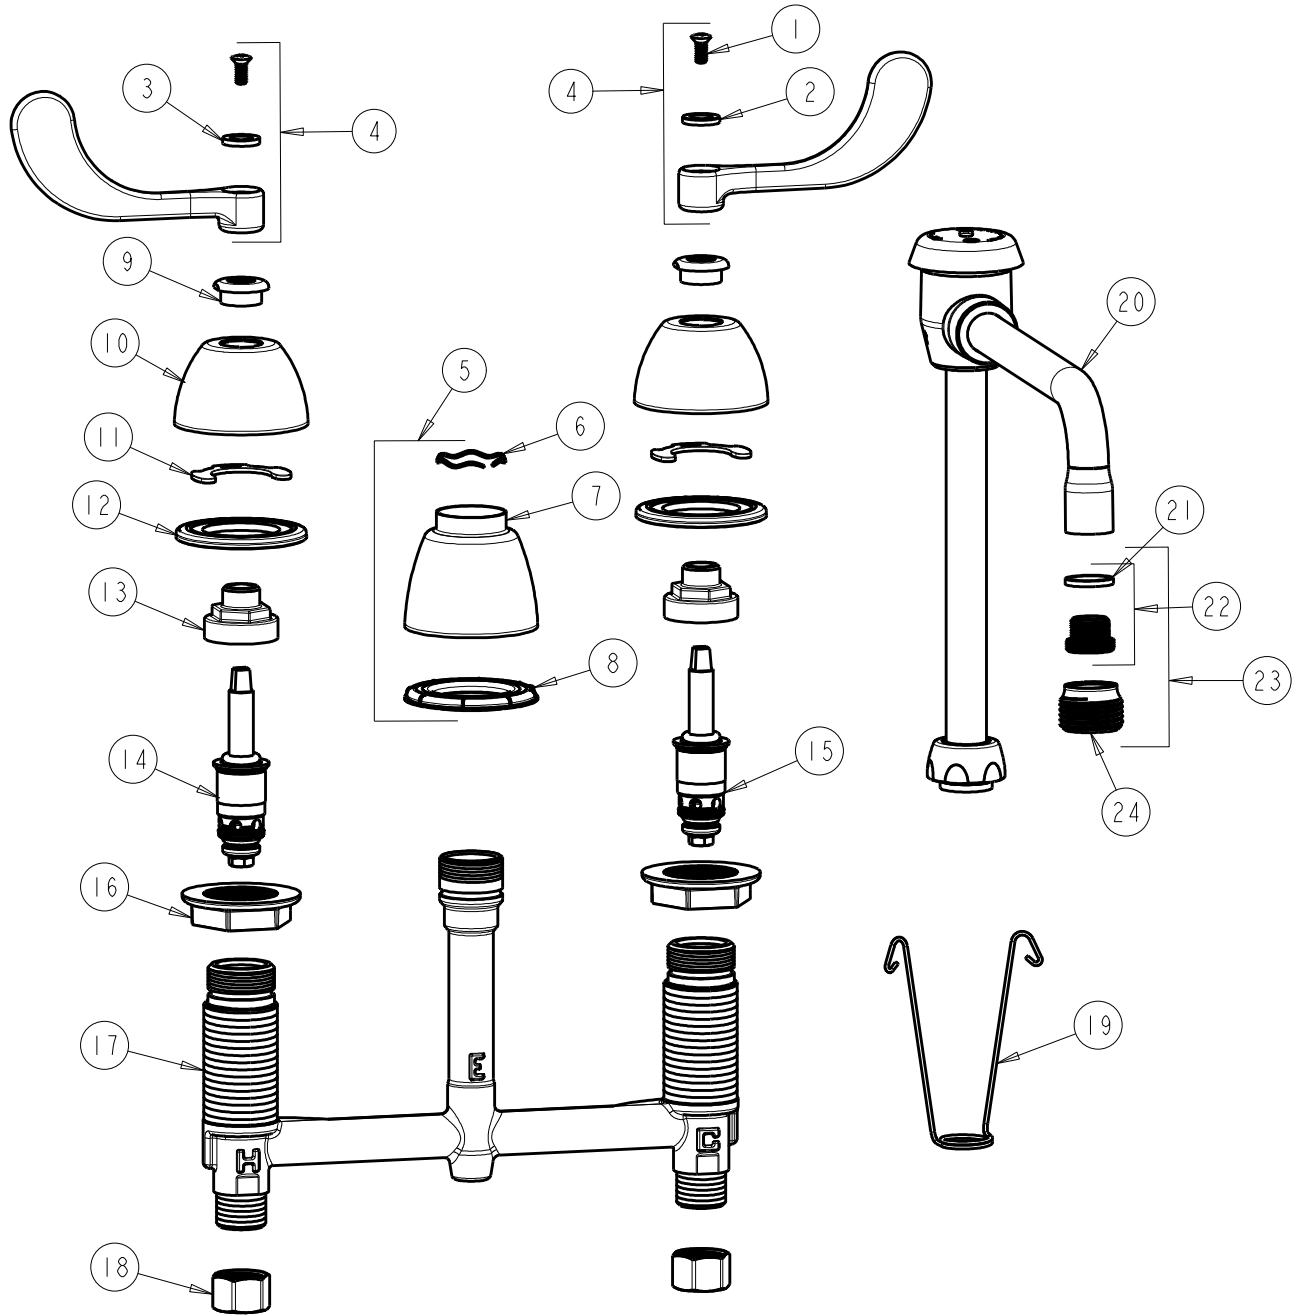

BY: SID

DATE: 03-31-05

CHK:

REV: 05-02-12

ITEM NO.

FOR TECHNICAL ASSISTANCE
1-800-TEC-TRUE (1-800-832-8783)

ITEM	PART NO.	DESCRIPTION	ITEM	PART NO.	DESCRIPTION
1	420-010JKRCF	SCREW, 10-32 UNC PH 1/2	13	274-014JKRBF	NUT, CAP
2	633-123JKNF	INDEX BUTTON (BLUE)	14	377-XTLHJKNF	LH QUATURN CARTRIDGE
3	633-023JKNF	INDEX BUTTON (RED)	15	377-XTRHJKNF	RH QUATURN CARTRIDGE
4	317-PRJKCP	HANDLE, 4" WRISTBLADE (PAIR)	16	250-004JKNF	LOCKNUT
5	785-400JKCP	SPOUT ESCUTCHEON KIT	17	---	BODY, VALVE
6	50-038JKNF	WAVE WASHER	18	49-005JKRBF	COUPLING NUT
7	785-400JKCP	ESCUTCHEON, SPOUT BASE	19	200-008JKNF	HANGER
8	888-027JKNF	SPOUT ESCUTCHEON WASHER	20	GN8BVBJKCP	VACUUM BREAKER SWING SPOUT
9	422-113JKCP	ESCUTCHEON NUT	21	229-003JKNF	WASHER
10	250-082JKCP	ESCUTCHEON	22	K2JKRCF	ADAPTER w/WASHER
11	200-009JKNF	CLIP, RETAIN	23	E2-2JKRCF	OUTLET WITH ADAPTER
12	888-026JKNF	WASHER, SEALING	24	E2JKRCF	3/4 MALE HOSE THREAD OUTLET