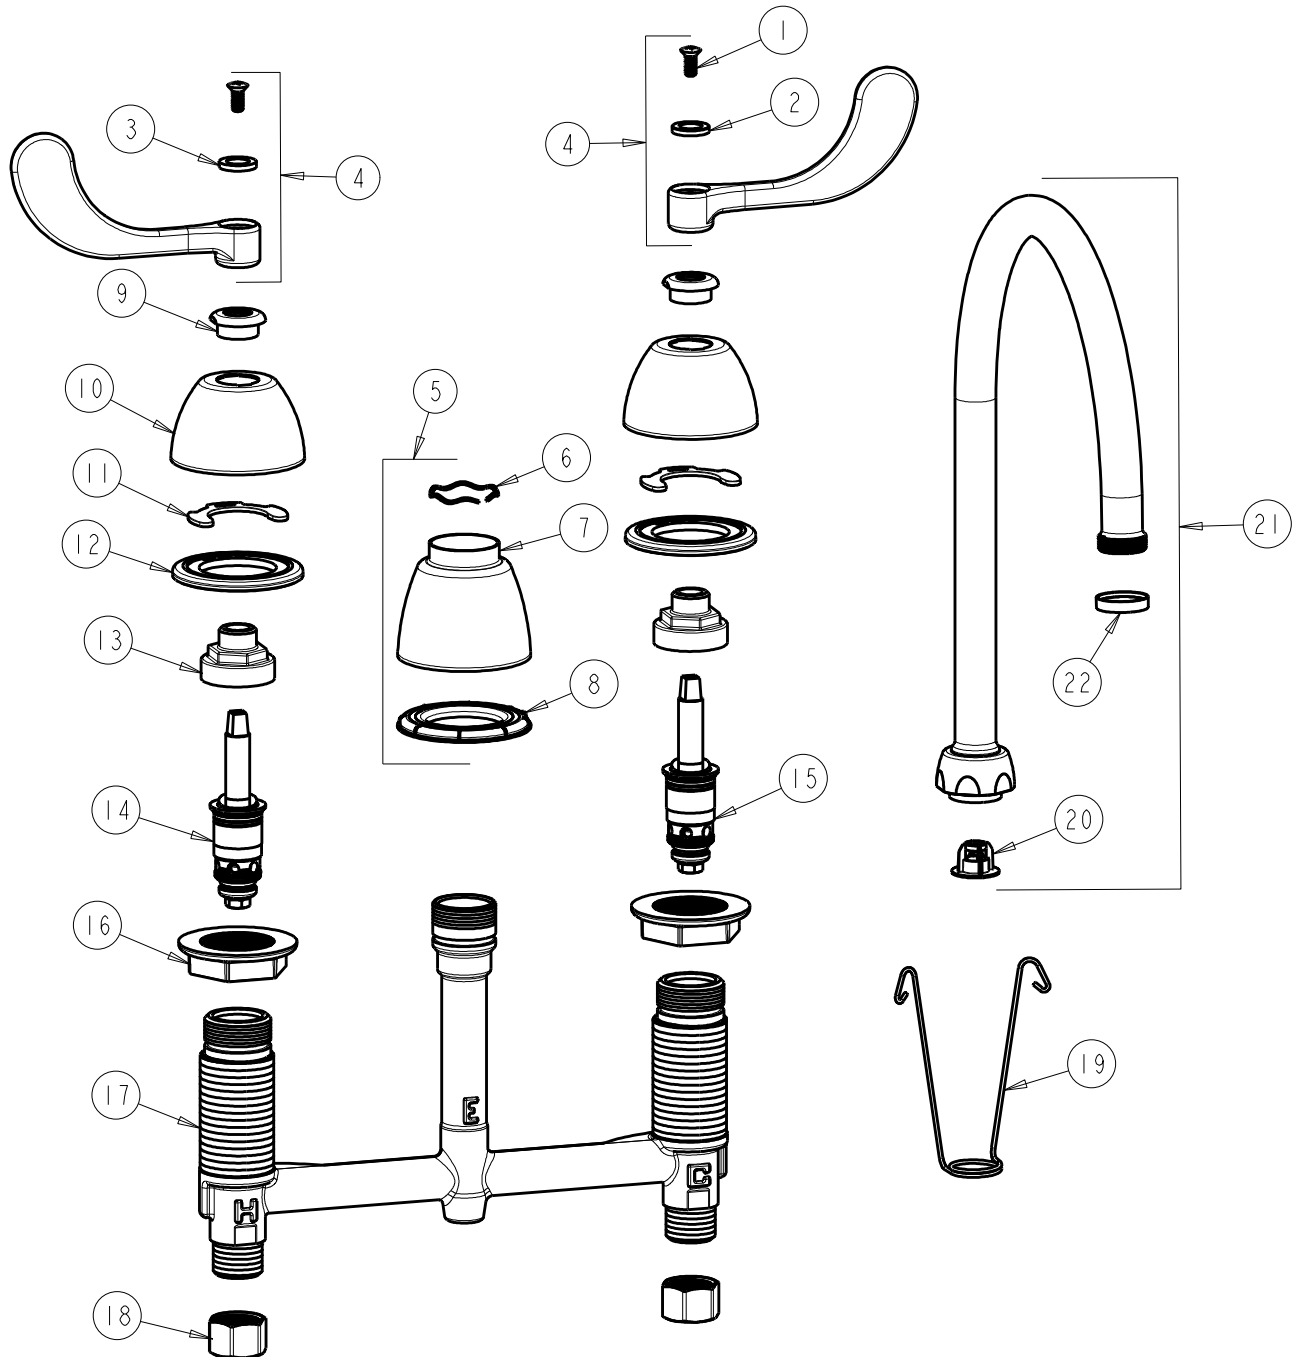

CHICAGO FAUCETS
a Geberit company

2100 South Clearwater Drive
Des Plaines, IL 60018
Phone: 847-803-5000
Fax: 847-803-5454
www.chicagofaucets.com

REPAIR PARTS

FITTING NO.

786-GN8FCABCP

SUBMITTED MODEL NO.

ITEM NO.

FOR TECHNICAL ASSISTANCE
1-800-TEC-TRUE (1-800-832-8783)

BY: SID DATE: 02-01-10
CHK: REV: 05-03-12

| ITEM | PART NO. | DESCRIPTION | ITEM | PART NO. | DESCRIPTION |
|------|--------------|------------------------------|------|----------------|-------------------------|
| 1 | 420-010JKRCF | SCREW, 10-32 UNC PH 1/2 | 12 | 888-026JKNF | WASHER, SEALING |
| 2 | 633-123JKNF | INDEX BUTTON (BLUE) | 13 | 274-014JKRBF | NUT, CAP |
| 3 | 633-023JKNF | INDEX BUTTON (RED) | 14 | 377-XTLHJKABNF | LH QUATURN CARTRIDGE |
| 4 | 317-PRJKCP | HANDLE, 4" WRISTBLADE (PAIR) | 15 | 377-XTRHJKABNF | RH QUATURN CARTRIDGE |
| 5 | 785-400JKCP | SPOUT ESCUTCHEON KIT | 16 | 250-004JKNF | LOCKNUT |
| 6 | 50-038JKNF | WAVE WASHER | 17 | --- | BODY, VALVE |
| 7 | 785-400JKCP | ESCUTCHEON, SPOUT BASE | 18 | 49-005JKRBF | COUPLING NUT |
| 8 | 888-027JKNF | SPOUT ESCUTCHEON WASHER | 19 | 200-008JKNF | HANGER |
| 9 | 422-113JKCP | ESCUTCHEON NUT | 20 | 50-043KJKNF | FLOW CONTROL 1.5 GPM |
| 10 | 250-082JKCP | ESCUTCHEON | 21 | GN8FCJKCP | FOR PARTS SEE GN8FCJKCP |
| 11 | 200-009JKNF | CLIP, RETAIN | 22 | 1-159JKCP | SPOUT END RING |