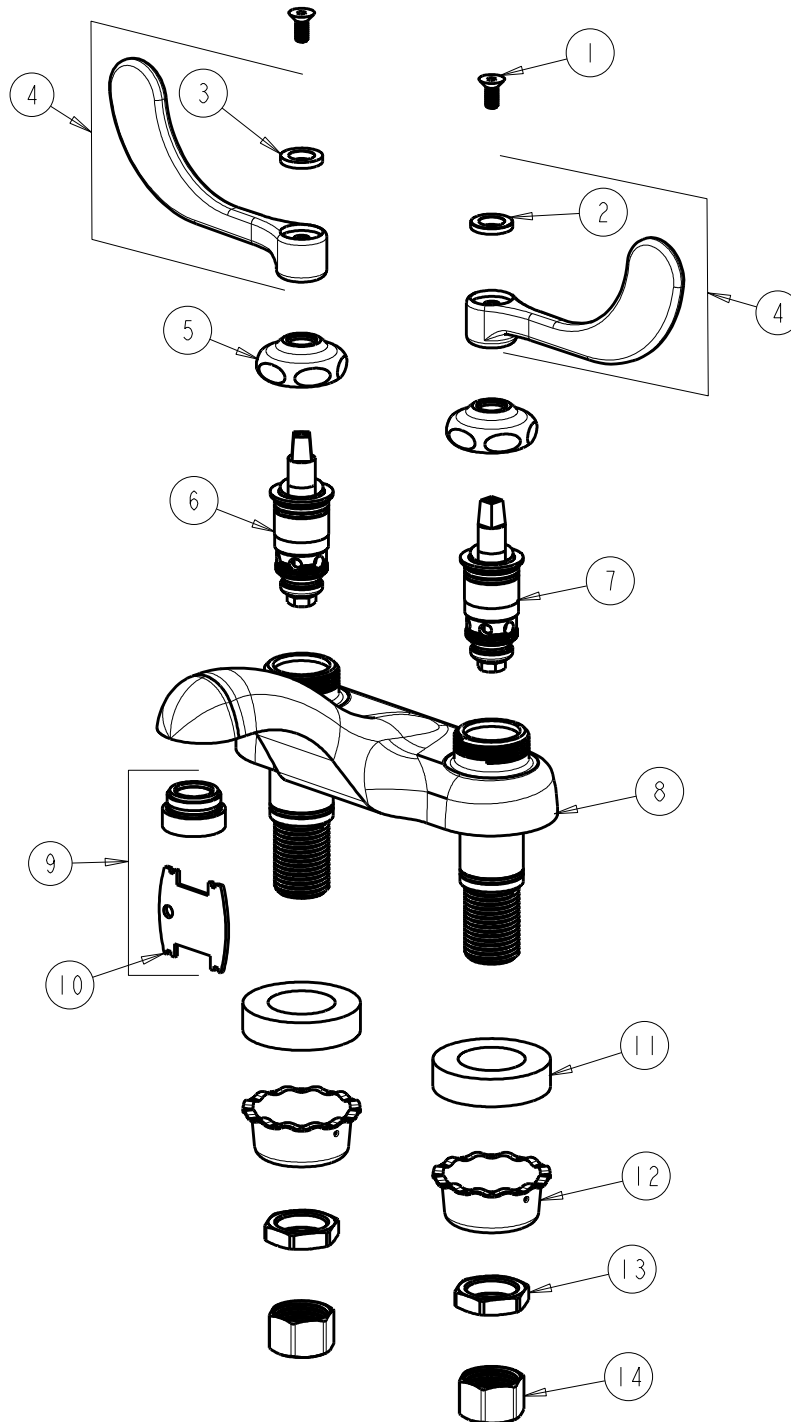

BY: SID

DATE: 06-08-12

CHK: *[Signature]*

REV:

ITEM NO.

FOR TECHNICAL ASSISTANCE
1-800-TEC-TRUE (1-800-832-8783)

ITEM	PART NO.	DESCRIPTION	ITEM	PART NO.	DESCRIPTION
1	420-020JKNF	SCREW, 1/8 FLAT HEX HEAD X 1/2	8	---	VALVE BODY NOT SOLD SEPARATELY
2	633-123JKNF	INDEX BUTTON (BLUE)	9	E39VPJKCP	VP ECONOFLO SPRAY OUTLET w/KEY
3	633-023JKNF	INDEX BUTTON (RED)	10	3-024JKRCF	KEY, VP
4	317-PRJKCP	HANDLE, 4" WRISTBLADE (PAIR)	11	555-313JKNF	WASHER
5	1-214JKCP	CAP	12	1797-114JKNF	BASIN COCK WASHER
6	1-100XTJKABNF	QUATURN CARTRIDGE (LH)	13	49-004JKRBF	LOCKNUT
7	1-099XTJKABNF	QUATURN CARTRIDGE (RH)	14	49-005JKRBF	COUPLING NUT