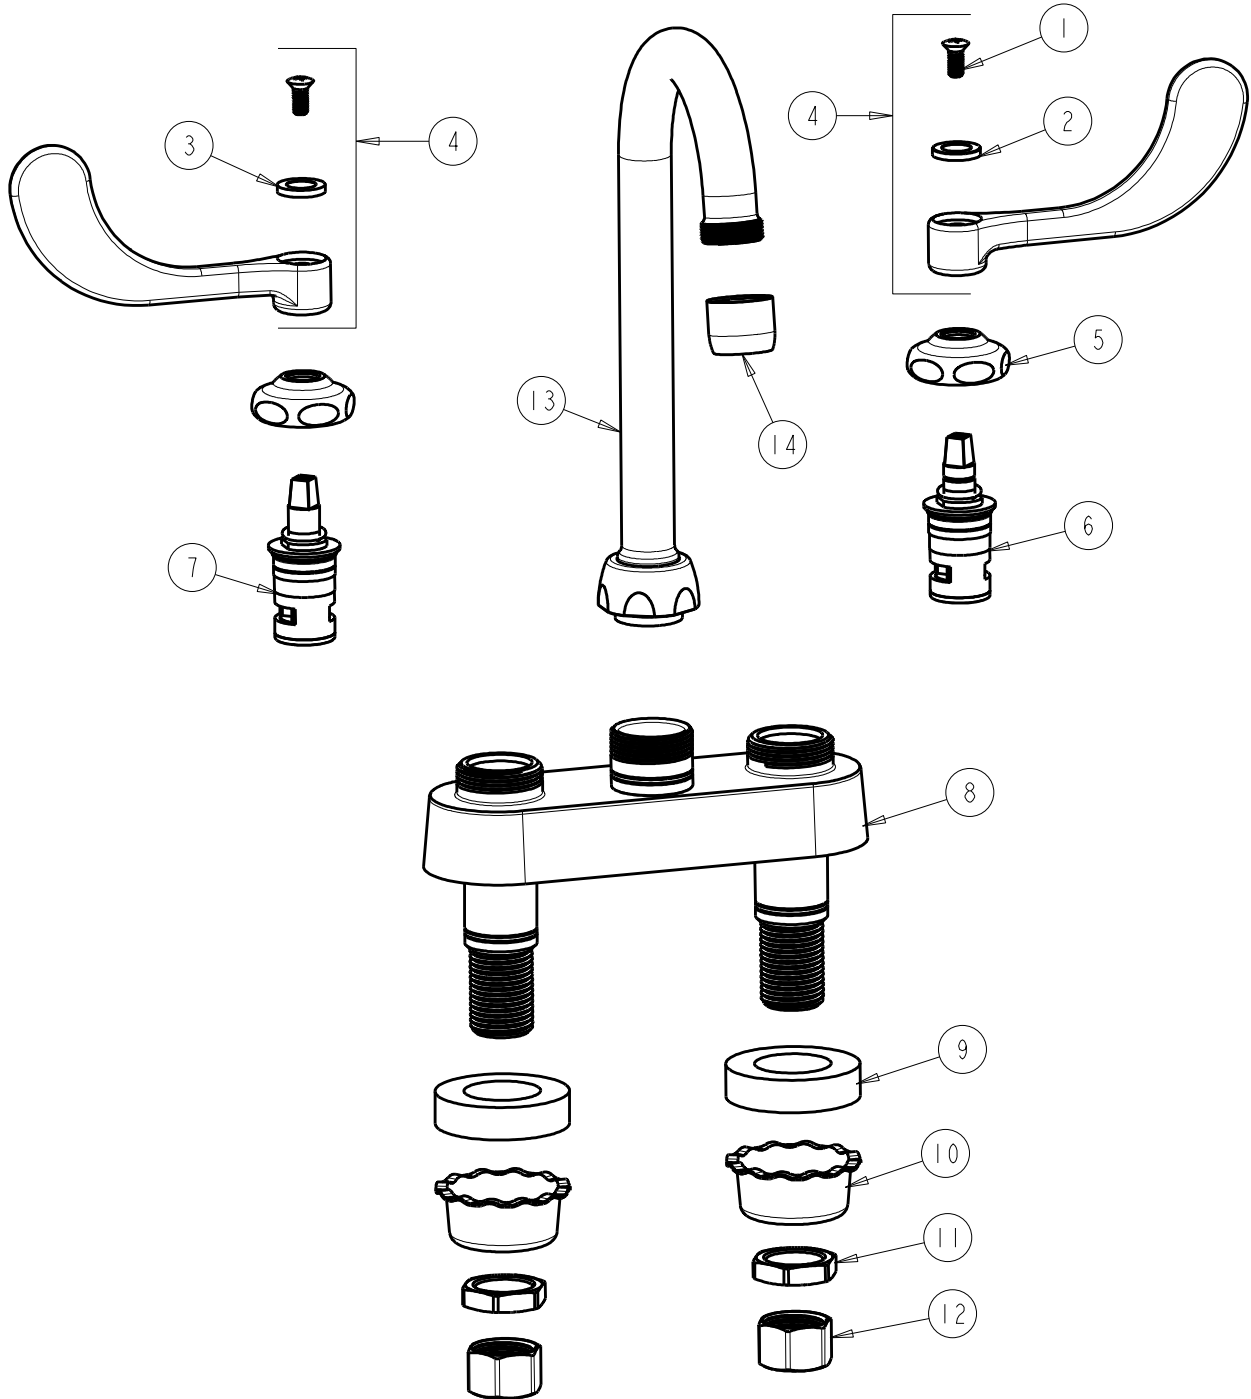

CHICAGO FAUCETS 

a Geberit company

FOR TECHNICAL ASSISTANCE
1-800-TEC-TRUE (1-800-832-8783)

2100 South Clearwater Drive
Des Plaines, IL 60018
Phone: 847-803-5000
Fax: 847-803-5454
www.chicagofaucets.com

REPAIR PARTS

BY: SID DATE: 12-05-11
CHK:  REV:

FITTING NO.

895-317E35XKABCP

SUBMITTED MODEL NO.

ITEM NO.

ITEM	PART NO.	DESCRIPTION	ITEM	PART NO.	DESCRIPTION
1	420-010JKRCF	SCREW, 10-32 UNC PH 1/2	8	---	VALVE BODY (NOT SOLD SEPARATELY)
2	633-123JKNF	INDEX BUTTON (BLUE)	9	555-313JKNF	WASHER
3	633-023JKNF	INDEX BUTTON (RED)	10	1797-114JKNF	BASIN COCK WASHER
4	317-PRJKCP	HANDLE, 4" WRISTBLADE (PAIR)	11	49-004JKRBF	LOCKNUT
5	1-214JKCP	CAP	12	49-005JKRBF	COUPLING NUT
6	1-099XKJKABNF	RH CERAMIC CARTRIDGE 1/4	13	GN1AJKCP	SPOUT
7	1-100XKJKABNF	LH CERAMIC CARTRIDGE 1/4	14	E35JKCP	SOFTFLO AERATOR 1.5 GPM