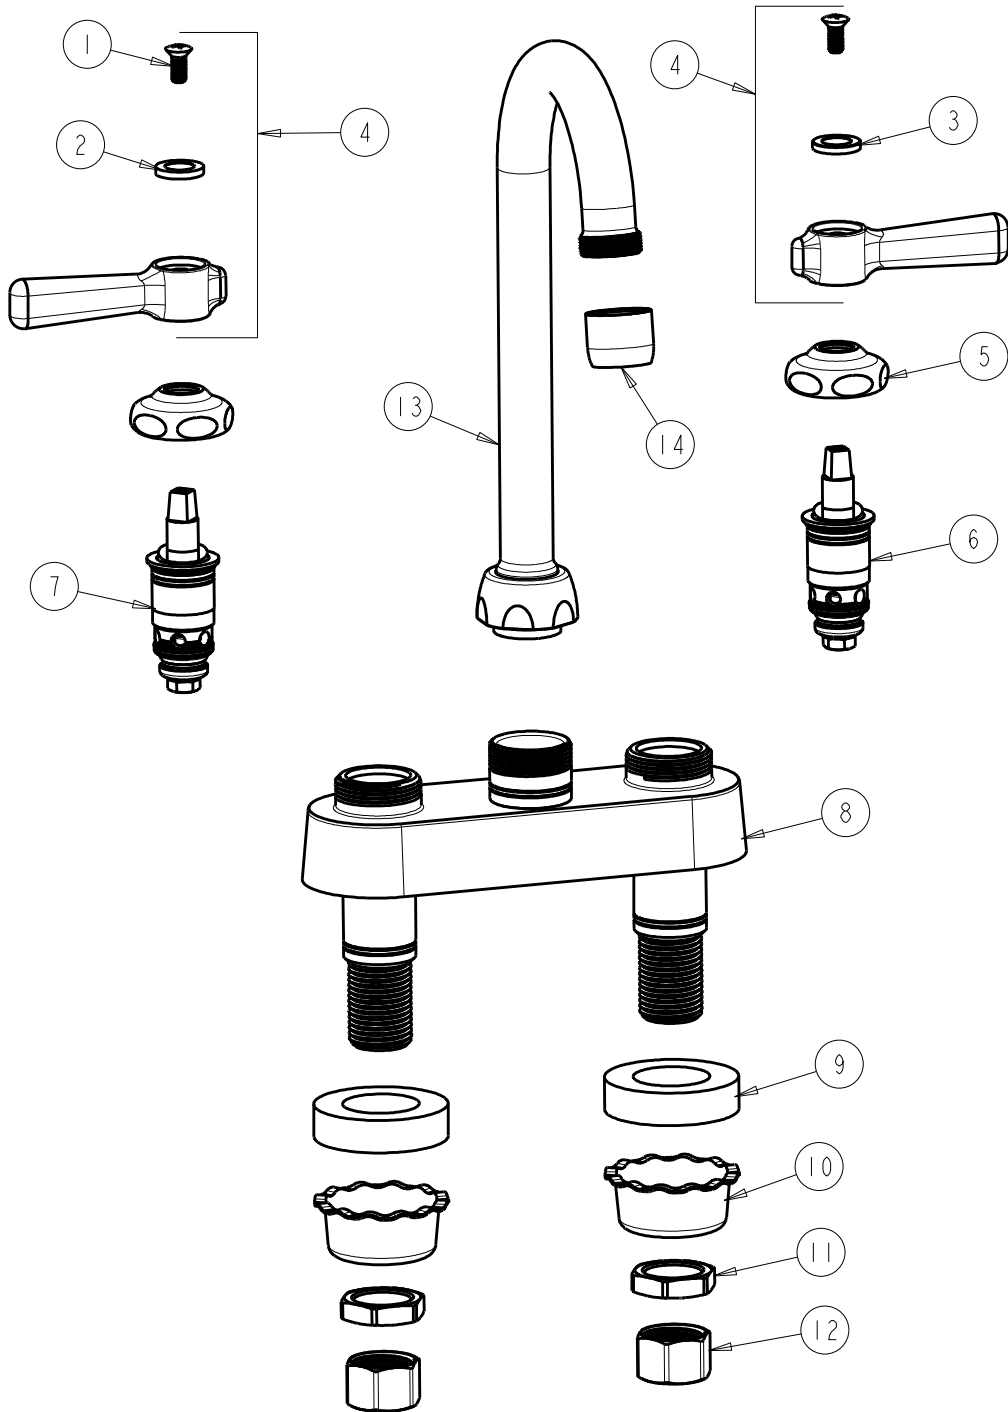

BY: SID DATE: 12-05-11

CHK: *[Signature]* REV:

FITTING NO.

895-E35ABCP

SUBMITTED MODEL NO.

ITEM NO.

ITEM	PART NO.	DESCRIPTION	ITEM	PART NO.	DESCRIPTION
1	420-010JKRCF	SCREW, 10-32 UNC PH 1/2	8	---	VALVE BODY (NOT SOLD SEPARATELY)
2	633-023JKNF	INDEX BUTTON (RED)	9	555-313JKNF	WASHER
3	633-123JKNF	INDEX BUTTON (BLUE)	10	1797-114JKNF	BASIN COCK WASHER
4	369-PRJKCP	LEVER HANDLE ASSEMBLY (PAIR)	11	49-004JKRBF	LOCKNUT
5	1-214JKCP	CAP	12	49-005JKRBF	COUPLING NUT
6	1-099XTJKABNF	QUATURN CARTRIDGE (RH)	13	GN1AJKCP	SPOUT
7	1-100XTJKABNF	QUATURN CARTRIDGE (LH)	14	E35JKCP	SOFTFLO AERATOR 1.5 GPM