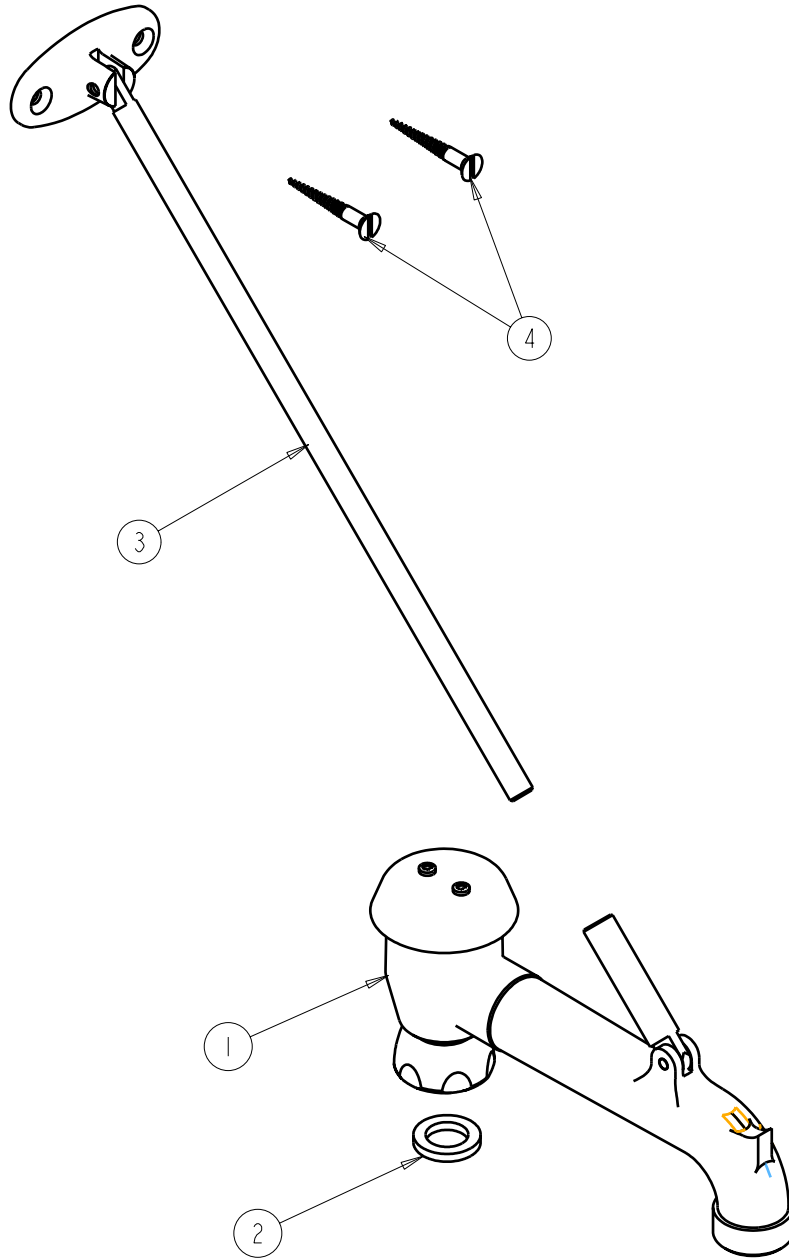

PARTS LIST

BY: SID
CHK'D:

FINISH: AS SPECIFIED
DATE: 11-16-06

897-S

REV:

ITEM NO.	PART NO.	DESCRIPTION
1	-----	BODY NOT SOLD SEPARATELY
2	340-004	CELCON WASHER
3	175-002K	ROD ASSEMBLY
4	173-006	FLAT HEAD WOOD SCREW