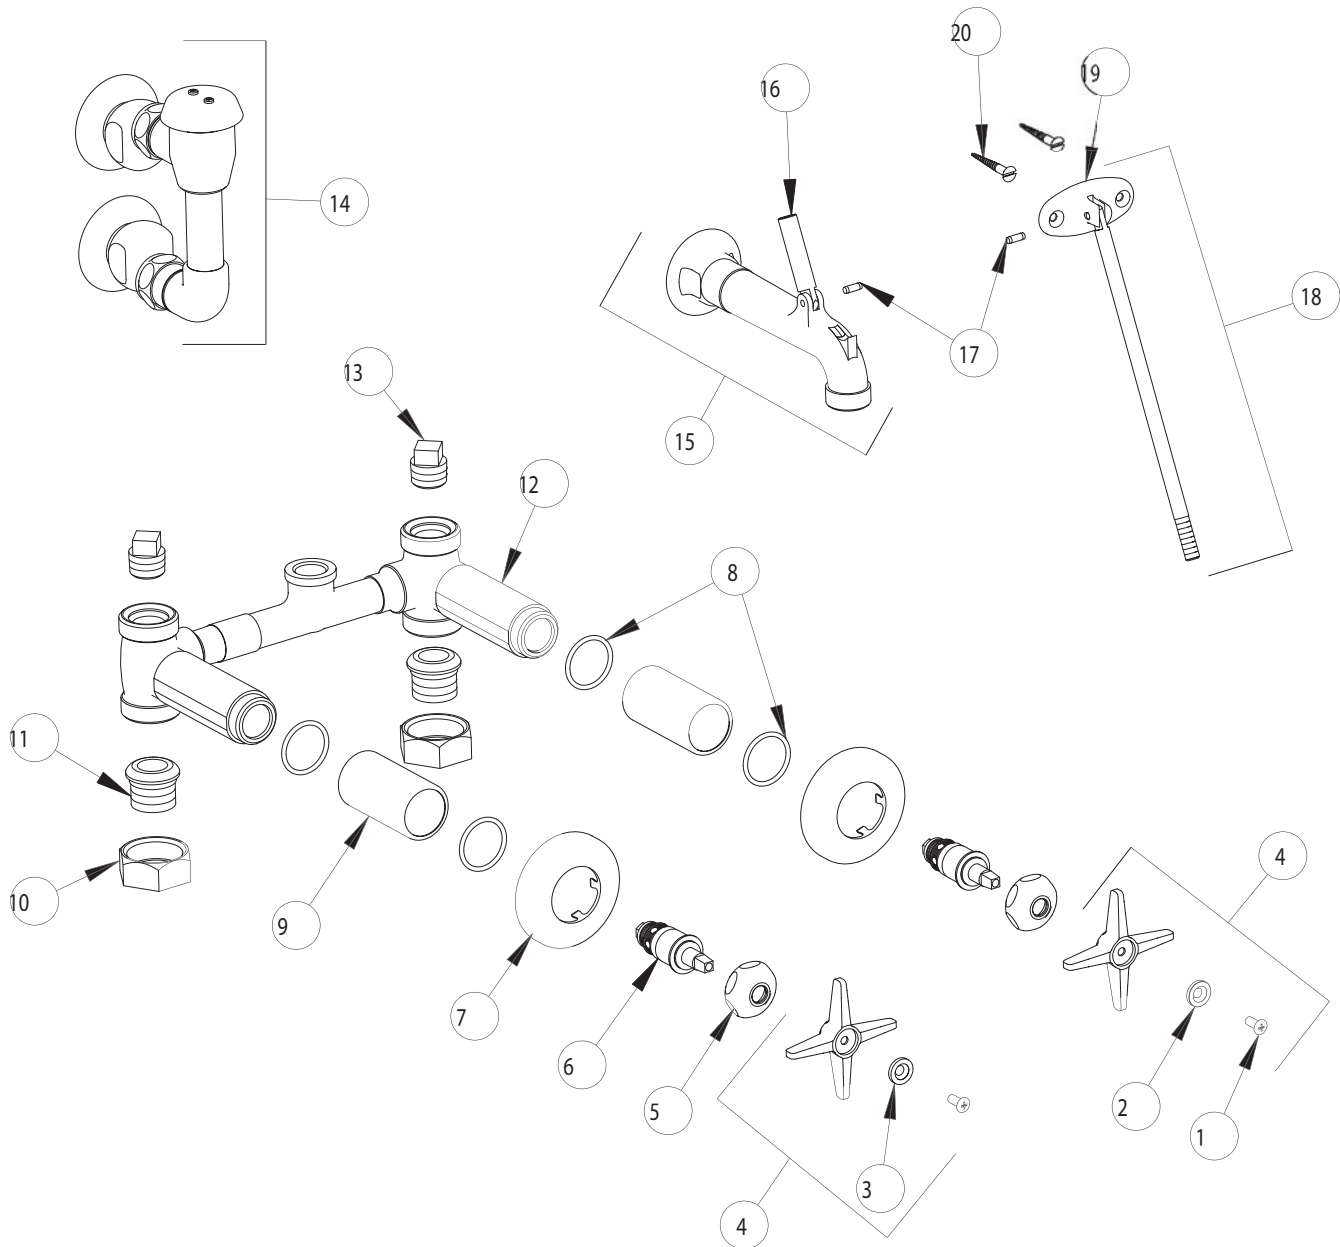

PARTS LIST

BY: JAR
CHK'D:

FINISH:
DATE:

AS SPECIFIED
10-30-01

911

ITEM NO.	PART NO.	DESCRIPTION	ITEM NO.	PART NO.	DESCRIPTION
1	420-010	SCREW	12	-----	VALVE BODY (NOT SOLD SEPARATELY)
2	633-123	INDEX BUTTON (BLUE)	13	234-032	1/2 NPT PLUG
3	633-023	INDEX BUTTON (RED)	14	892-G	FOR PARTS SEE 892-G
4	633-PR	4-ARM CROSS HANDLE ASSEMBLY	15	782-001K	SPOUT ASSEMBLY
5	1-214	CAP	16	173-026	SLEEVE
6	217XTLH	SLO-COMPRESSION UNIT (LH)	17	50-007	PIN
7	633-201	WALL FLANGE	18	173-003K	ROD ASSEMBLY
8	5235-107	O-RING	19	173-105	WALL BRACKET
9	5235-106	SLEEVE	20	173-006	FLAT HEAD WOOD SCREW
10	177-002	UNION NUT			
11	177-003	UNION TAILPIECE			