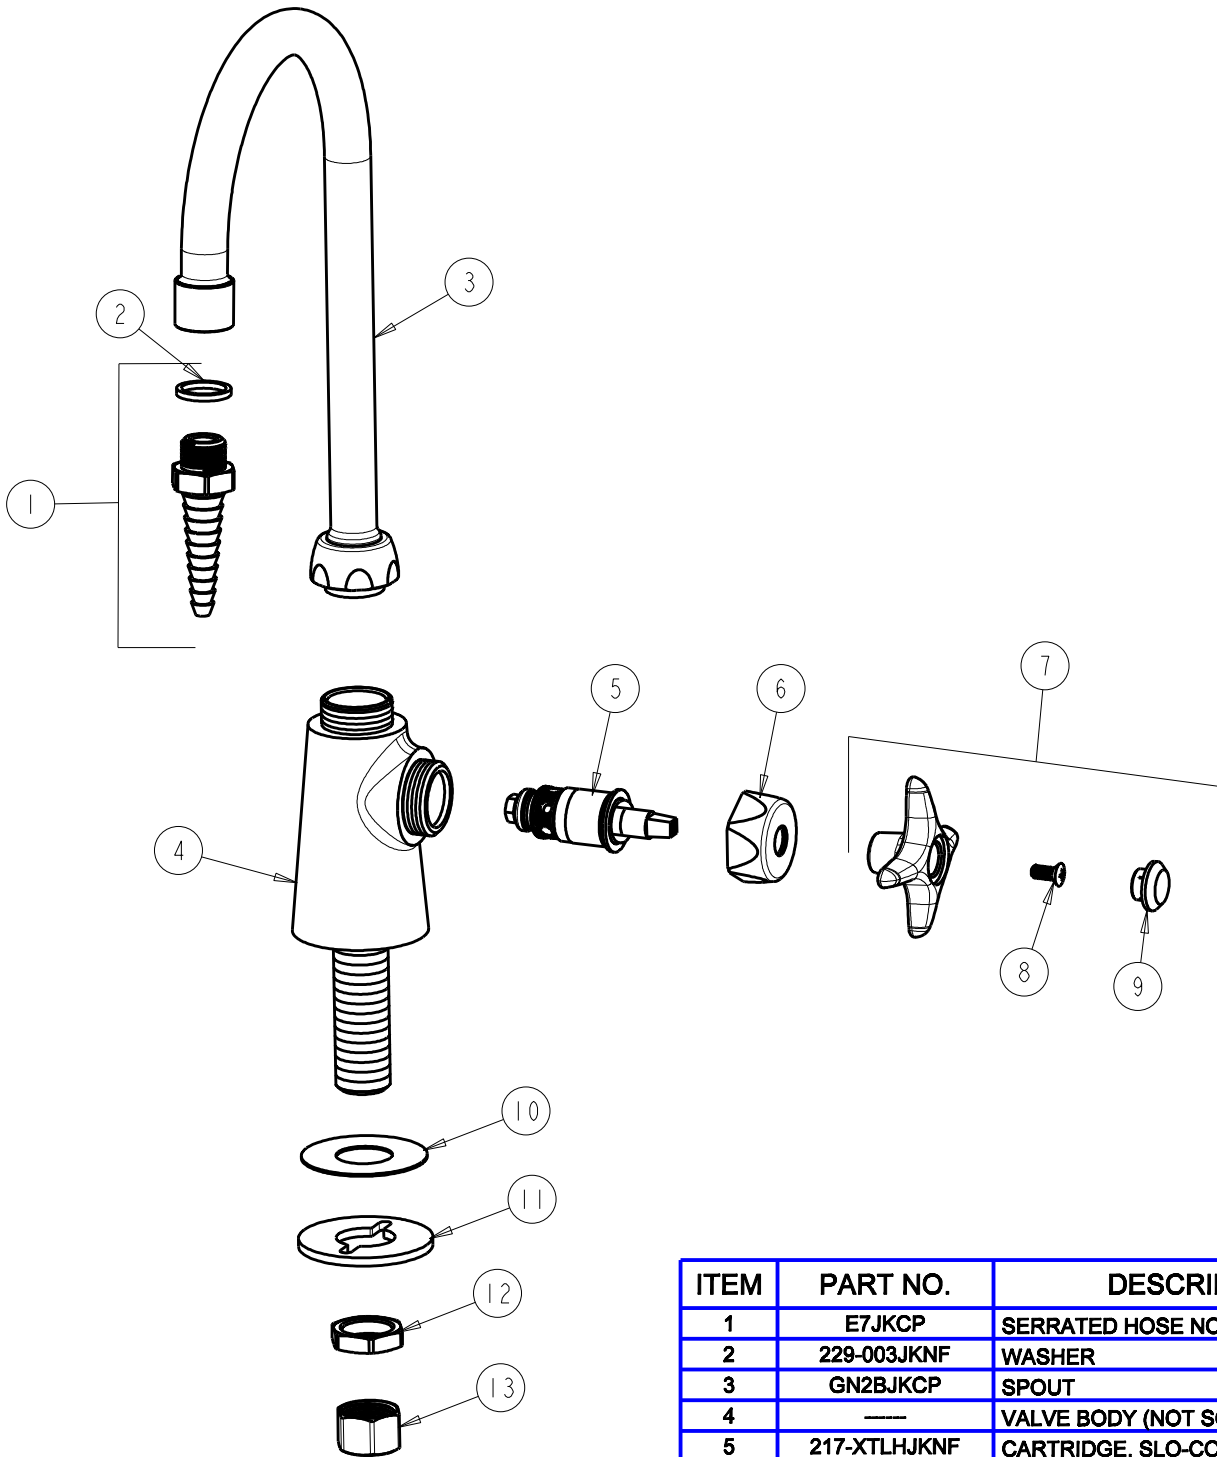

CHICAGO FAUCETS
a Geberit company

2100 South Clearwater Drive
Des Plaines, IL 60018
Phone: 847-803-5000
Fax: 847-803-5454
www.chicagofaucets.com

REPAIR PARTS

BY: SID DATE: 10-25-11
CHK: *[Signature]* REV:

FITTING NO.

927-HWCP

SUBMITTED MODEL NO.

ITEM NO.

FOR TECHNICAL ASSISTANCE
1-800-TEC-TRUE (1-800-832-8783)

ITEM	PART NO.	DESCRIPTION
1	E7JKCP	SERRATED HOSE NOZZLE
2	229-003JKNF	WASHER
3	GN2BJKCP	SPOUT
4	---	VALVE BODY (NOT SOLD SEPARATELY)
5	217-XTLHJKNF	CARTRIDGE, SLO-COMPRESSION (LH)
6	444-005JKCP	CAP
7	204-HWJKCP	HANDLE ASSEMBLY
8	420-010JKRCF	SCREW, 10-32 UNC PH 1/2
9	216-128JKNF	BUTTON 'HW'
10	52-007JKNF	WASHER, RUBBER
11	807-112JKNF	WASHER
12	49-004JKRBF	LOCKNUT
13	49-005JKRBF	COUPLING NUT