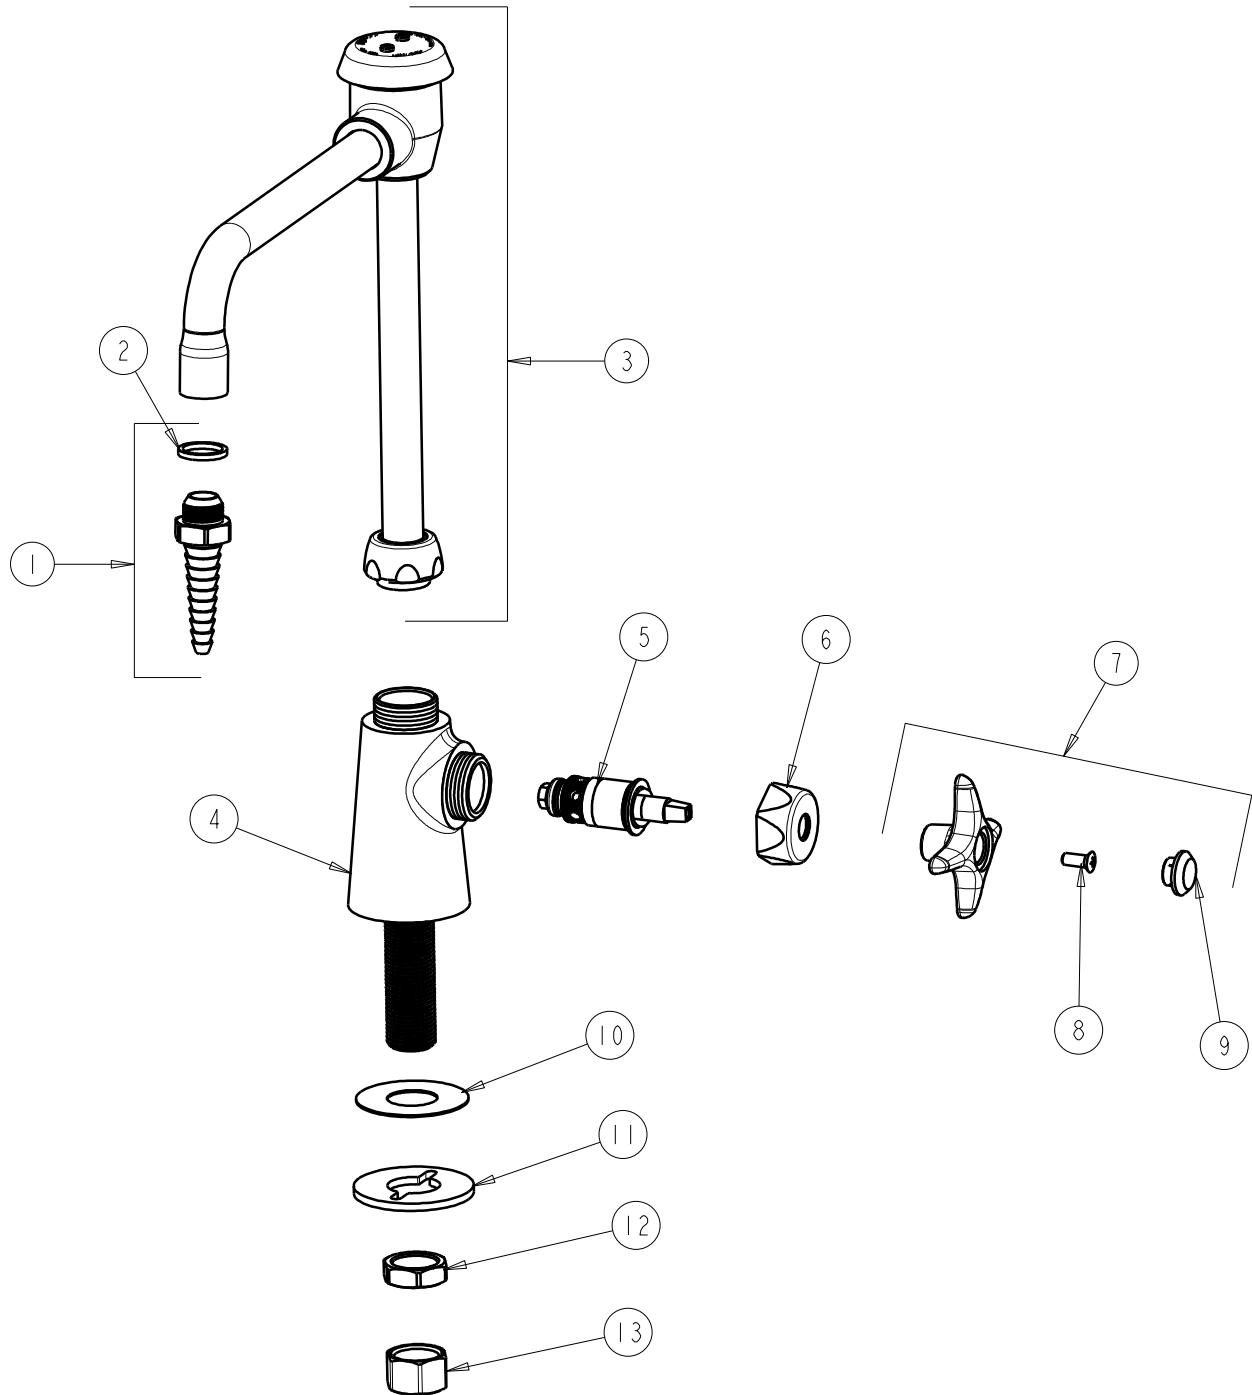

**CHICAGO FAUCETS**  
a Geberit company

2100 South Clearwater Drive  
Des Plaines, IL 60018  
Phone: 847-803-5000  
Fax: 847-803-5454  
www.chicagofaucets.com

**REPAIR PARTS**

FITTING NO.  
**928-GN8BVBE7CP**  
SUBMITTED MODEL NO.

**FOR TECHNICAL ASSISTANCE**  
1-800-TEC-TRUE (1-800-832-8783)

BY: SID DATE: 03-18-09  
CHK: *[Signature]* REV:

ITEM NO.

ITEM	PART NO.	DESCRIPTION	ITEM	PART NO.	DESCRIPTION
1	E7JKCP	SERRATED HOSE NOZZLE	8	420-010JKRCF	SCREW, 10-32 UNC PH 1/2
2	229-003JKNF	WASHER	9	216-178JKNF	BUTTON 'CW'
3	GN8BVBE7JKCP	VACUUM BREAKER SWING SPOUT	10	52-007JKNF	WASHER, RUBBER
4	---	BODY VALVE (NOT SOLD SEPARATELY)	11	807-112JKNF	WASHER
5	217-XTLHJKNF	CARTRIDGE, SLO-COMPRESSION	12	49-004JKRBF	LOCKNUT
6	444-005JKCP	CAP	13	49-005JKRBF	COUPLING NUT
7	204-CWJKCP	HANDLE ASSEMBLY			