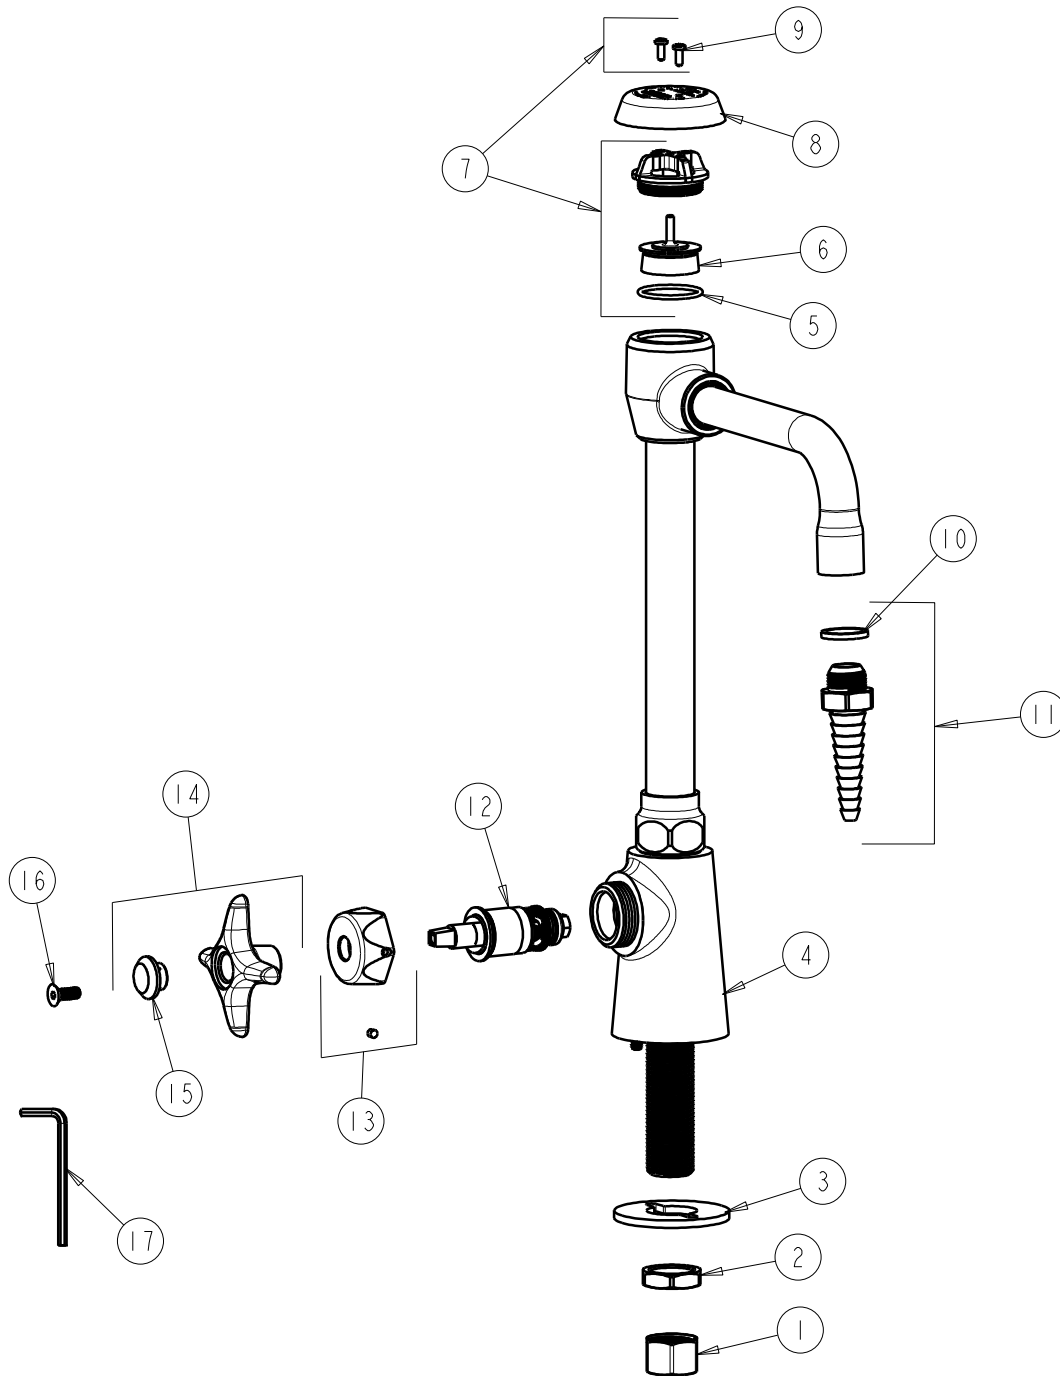

CHICAGO FAUCETS
a Geberit company

2100 South Clearwater Drive
Des Plaines, IL 60018
Phone: 847-803-5000
Fax: 847-803-5454
www.chicagofaucets.com

REPAIR PARTS

BY: SID DATE: 11-06-07
CHK: *[Signature]* REV: 04-17-09

FITTING NO.
928-VRLHCP
SUBMITTED MODEL NO.

FOR TECHNICAL ASSISTANCE
1-800-TEC-TRUE (1-800-832-8783)

ITEM NO.

ITEM	PART NO.	DESCRIPTION	ITEM	PART NO.	DESCRIPTION
1	49-005JKRBF	COUPLING NUT	10	229-003JKNF	WASHER
2	49-004JKRBF	LOCKNUT	11	E7JKCP	SERRATED HOSE NOZZLE
3	807-112JKNF	WASHER	12	217-XTLHJKNF	CARTRIDGE, SLO-COMPRESSION
4	---	NOT SOLD SEPARATELY	13	444-105JKCP	VP CAP NUT WITH VR SCREW
5	80-007JKNF	O-RING	14	204-CWJKCP	HANDLE ASSEMBLY (CW)
6	892-032KJKNF	VACUUM BREAKER DISC ASSEMBLY	15	216-178JKNF	BUTTON 'CW'
7	892-202KJKNF	VACUUM BREAKER REPAIR KIT	16	420-020JKNF	SCREW, 1/8 FLAT HEX HEAD X 1/2
8	892-154JKCP	VACUUM BREAKER COVER	17	420-022JKNF	WRENCH, 1/8 HEX
9	333-321JKNF	VACUUM BREAKER TORX SCREW			